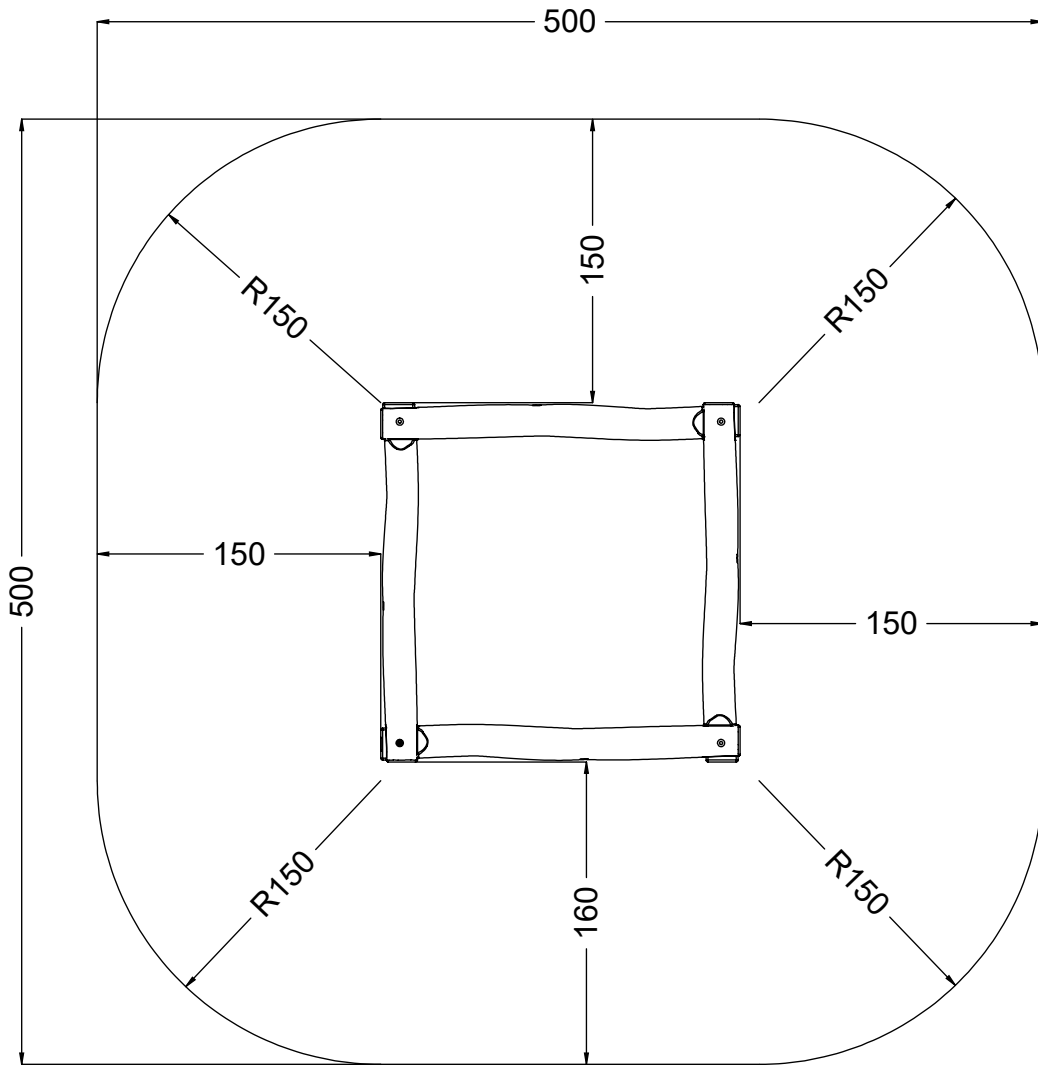

[cm]

vinci
play