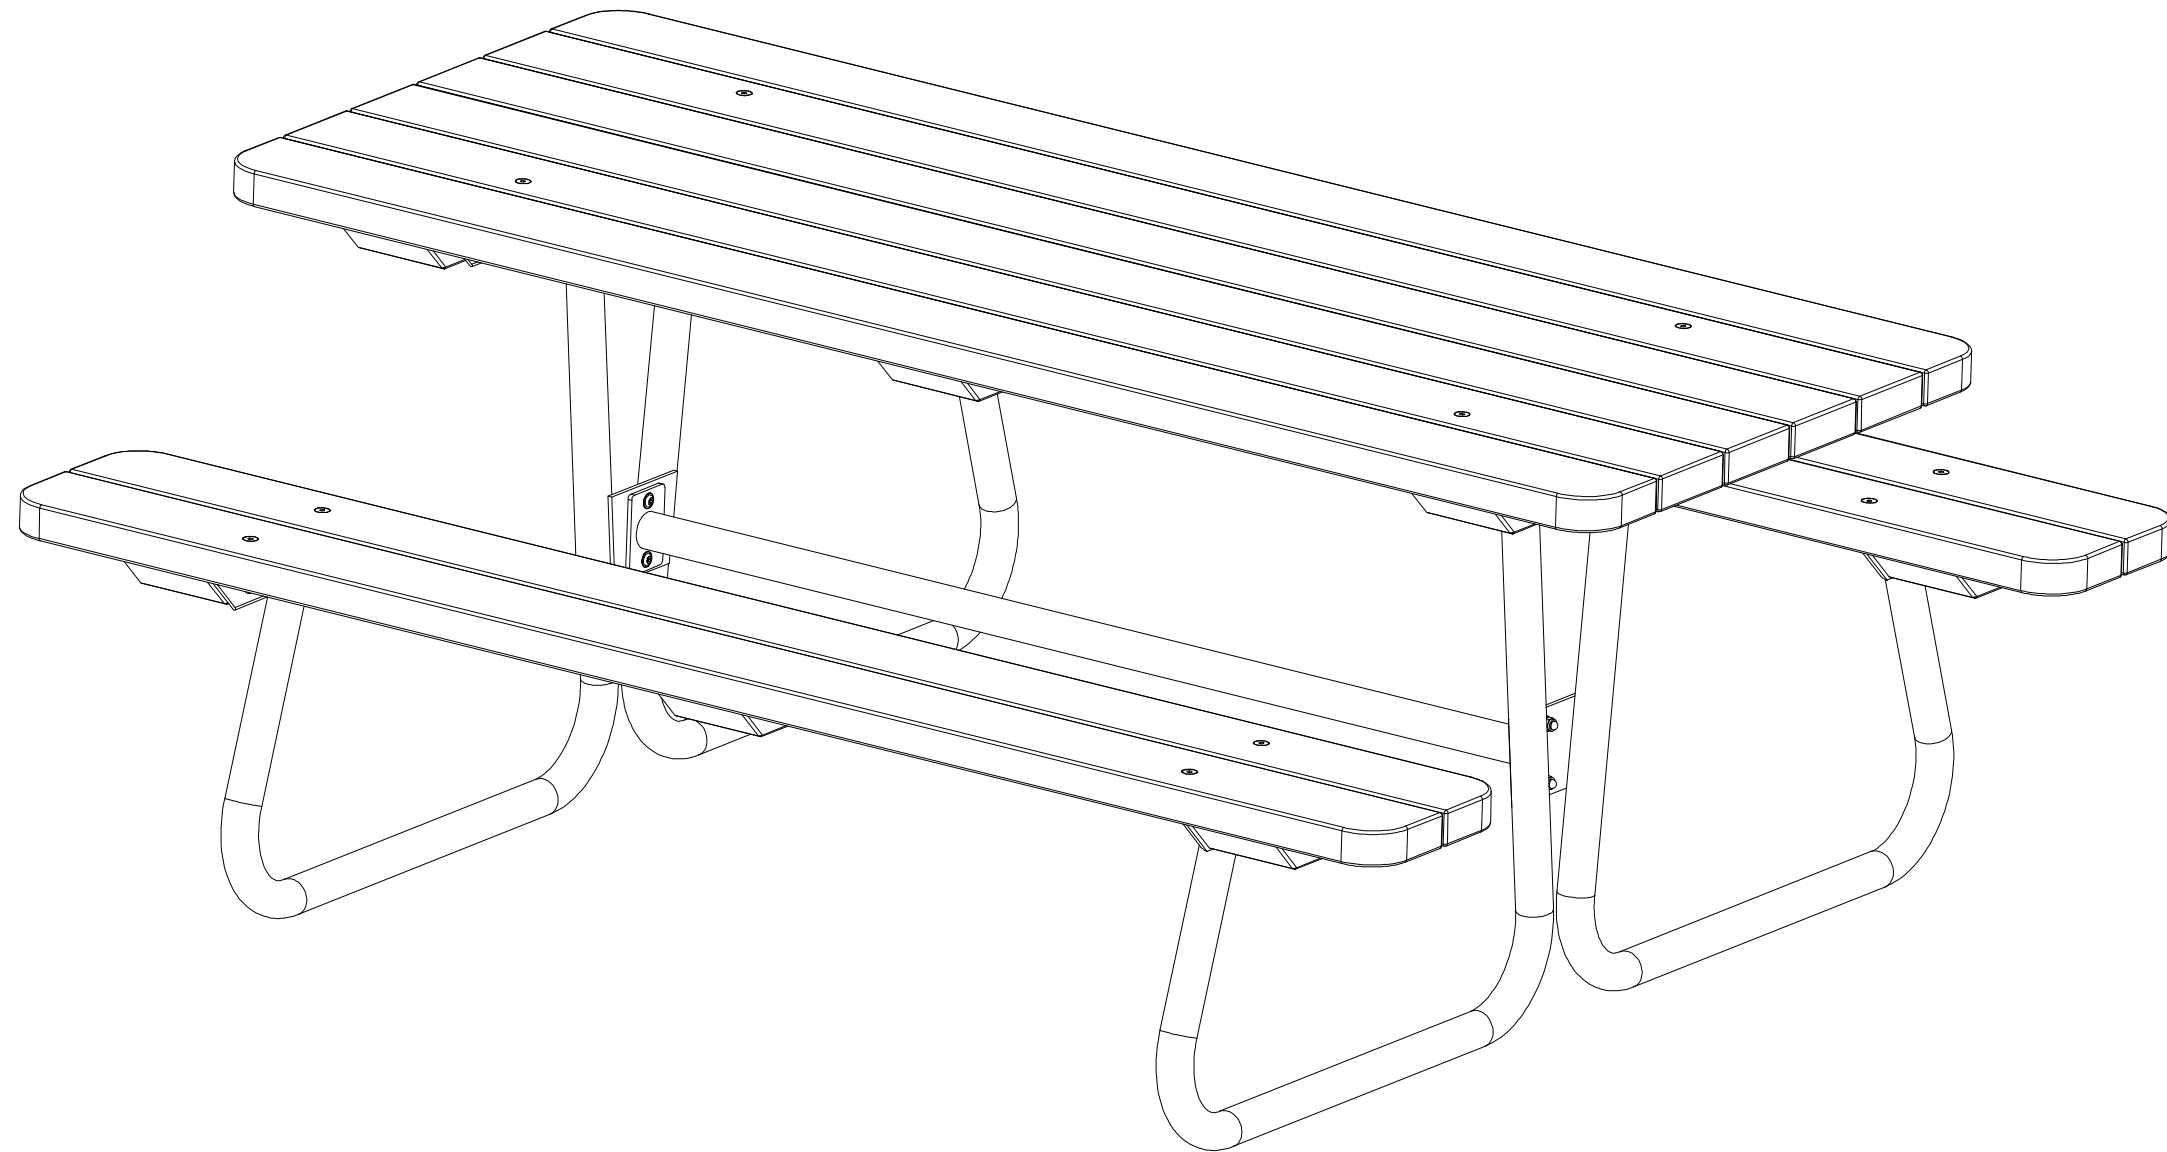

# Rörvik picknickbord furu

**34439/129448/129457/129458/129459/129460/129461/129463/129464/129682/129687/129688**

DIN986_M8_A2	4
ISO7089_8_A2	4
ISO7380_2_M8x20_A2	4

ISO7380\_2\_M8x20\_A2

ISO7380\_2\_M8x20\_A2