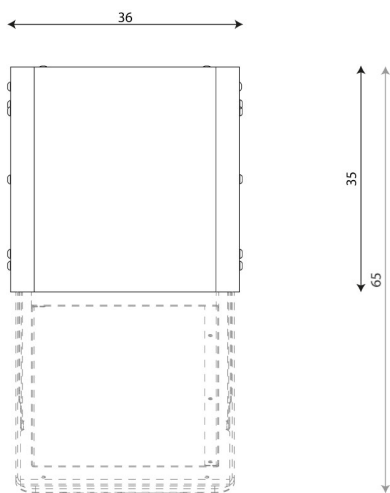

Product technical sheet

PARK 0934

Product data

Length	36 cm
Width	35 cm
Total height	100 cm
Capacity	44 L
Availability of spare parts	YES

Data is subject to change without prior notice.

Material specification

- Powder galvanized and powder coated steel construction,
- Side panels made of durable HDPE plate, resistant to weather conditions
- Stainless steel screws and/or screws covered with plastic caps,

Additional information

- small architecture, complementary element of the playground;
- no sharp edges or chinks that would pose a danger of jimmieing the head, fingers or any other body parts;
- render is for reference only, the actual appearance of the equipment and its color may vary;

Guarantee

30 30 year guarantee - Structural strength of steel and stainless steel components

15 15 year guarantee - Structural failure of steel and stainless steel, for dynamic equipment

10 10 year guarantee - Structural failure of high density polyethylene and high pressure laminates components

5 5 year guarantee - Corrosion of stainless steel and hot dip galvanized and powder coated components; against bark beetles and rot in case of wooden structural elements

Detailed information in the guarantee card

Vinci Group Sp. z o.o.
Seminaryjna 9 Street
99-400 Łowicz

VAT: 534-250-14-46
PHONE: +48 42 203 24 99 ext. 26
M: +48 793 404 991

biuro@vinci-play.com
info@vinci-play.com
www.vinci-play.com