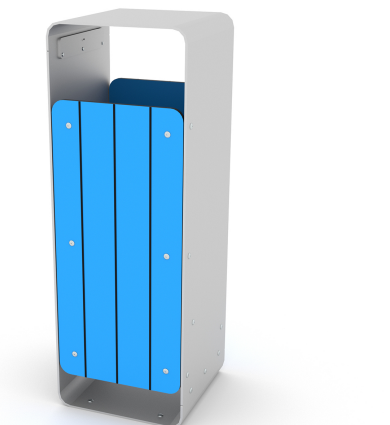

Product technical sheet

PARK 0934

Product data

| | |
|-----------------------------|--------|
| Length | 36 cm |
| Width | 35 cm |
| Total height | 100 cm |
| Capacity | 44 L |
| Availability of spare parts | YES |

Data is subject to change without prior notice.

Material specification

- Powder galvanized and powder coated steel construction,
- Side panels made of durable HDPE plate, resistant to weather conditions
- Stainless steel screws and/or screws covered with plastic caps,

Additional information

- small architecture, complementary element of the playground;
- no sharp edges or chinks that would pose a danger of jimmieing the head, fingers or any other body parts;
- render is for reference only, the actual appearance of the equipment and its color may vary;