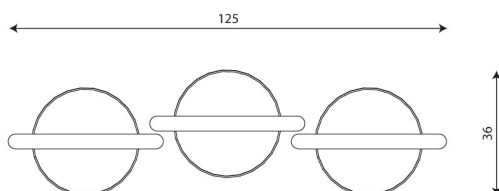

**Product technical sheet**

**PARK 0935**

**Product data**

Length	125 cm
Width	36 cm
Total height	95 cm
Capacity	111 L
Availability of spare parts	YES
Color options	

Data is subject to change without prior notice.

**Material specification**

- Powder galvanized and powder coated steel construction,
- Stainless steel screws and/or screws covered with plastic caps,

**Additional information**

- small architecture, complementary element of the playground;
- no sharp edges or chinks that would pose a danger of jimmieing the head, fingers or any other body parts;
- render is for reference only, the actual appearance of the equipment and its color may vary;