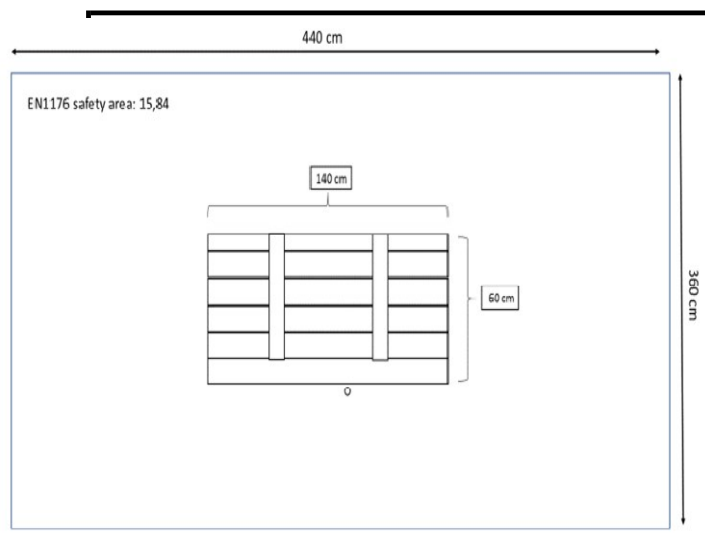

Productsheet

Lekolar®

Article number: 114176

Article name: SOLID:2 Storage box

Description: Storage box in solid Pine wood without bottom, for installation in sandbox or on tiles. The lid can be secured in the open position. Treated for outdoor environment. Anchoring fittings for anchoring are included in the product. The fittings can also be cast down. Dimensions: L140xW60xH180 cm

Material:

Posts: Scandinavian Northern Country pine
Feet: Teaktræet (Tectona grandis)
Planks: Scandinavian Northern Country pine
Floor: Scandinavian Northern Country pine
Chains: -
Seats: -

More Information:

- a) Minimum space: 440 X 360 cm
- b) Free fallheight: 63 cm
- c) Foundations: The product must be attached to the ground.
- d) Biggest part: 140 X 60 cm
- e) Weight, heaviest part: Ca. 100 kg
- f) Age group: 0-99 Age
- g) Use: No supervision required
- h) Availability of spare parts: Spare parts can be requested from Lekolar
- i) Safety information: EN1176 part 1:2017