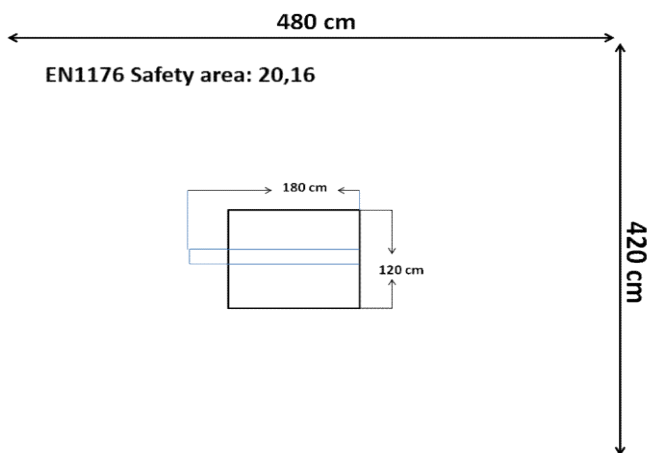

# Lekolar®

**Article number:** 114177

**Article name:** SOLID:2 Playhouse tunnel

**Description:** Play tunnel in massive, Scandinavian northern country pine with different play functions. On one side there are climbing ropes and on the other side climbing grips in different colors. On top there is a big log in robinie wood. Anchoring fittings for anchoring are included in the product. The fittings can also be cast down. Treated for outdoor environment. Deliver assembled. Dimensions of the roof ridge: L180xW120xH78 cm. Dimensions of the tunnel outside: L140xW100xH78 cm.

## **More Information:**

- a) Minimum space: 480 X 420 cm
- b) Free fallheight: 65 cm
- c) Foundations: The product must be attached to the ground.
- d) Biggest part: 180 X 120 cm
- e) Weight, heaviest part: Ca. 175 kg
- f) Age group: 0-99 Age
- g) Use: No supervision required
- h) Availability of spare parts: Spare parts can be requested from Lekolar
- i) Safety information: EN1176 part 1:2017