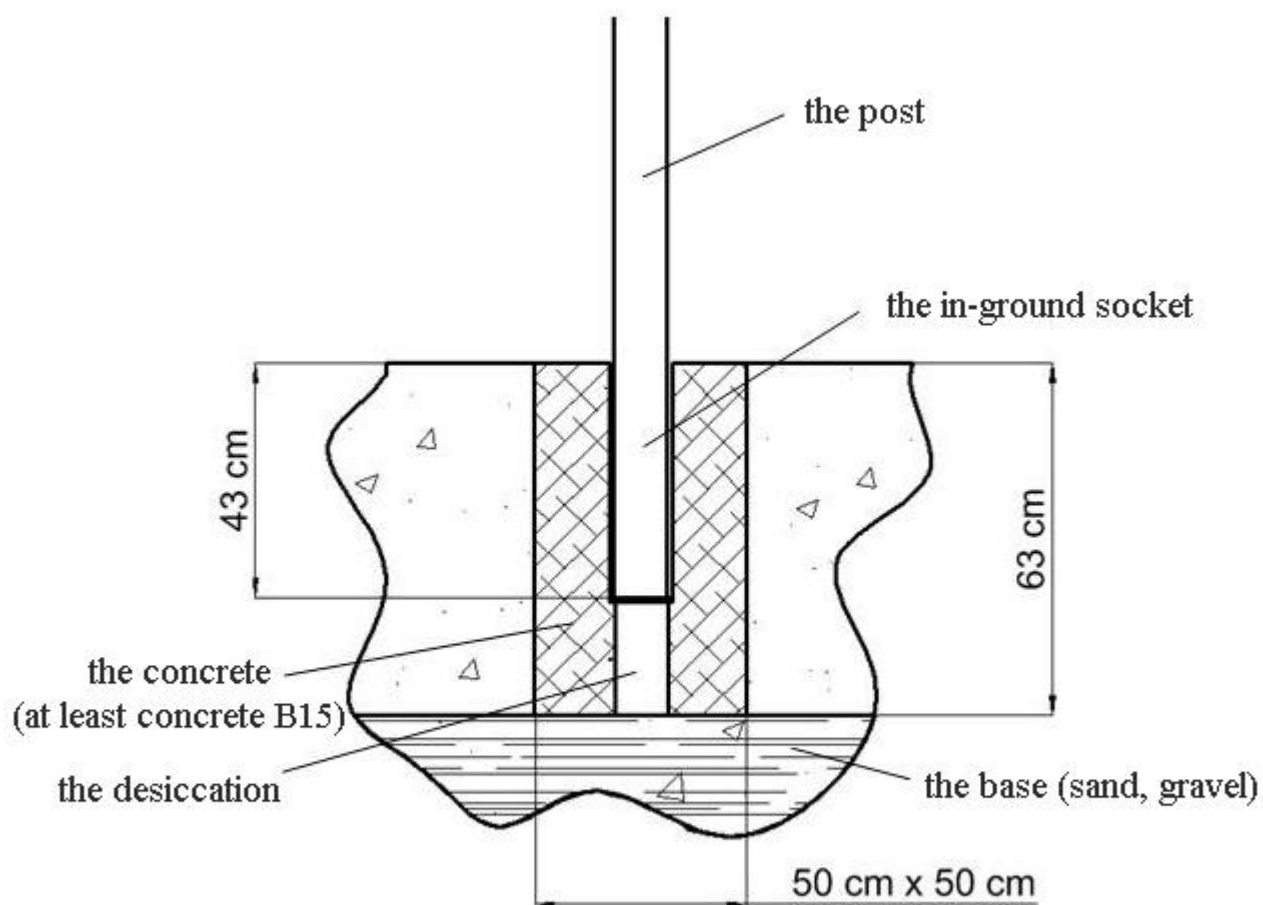

Coma-sport

Coma-Sport Sp. z o.o.
43-502 Czechowice-Dziedzice, ul. Junacka 8
VAT no.: PL6521723282
Phone no.: +48 32 215 60 06
E-mail: info@coma-sport.pl
Website: www.coma-sport.com