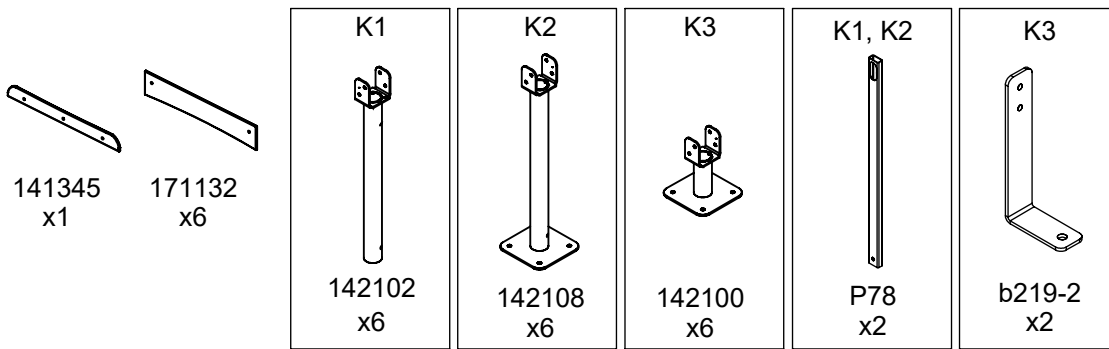

WOOD - (W)

		PLYWOOD / HDPE		HPL	
76x	8x50 sxi	1x	WD74	1x	WD75
6x	8x80 sxt	2x	WD138	2x	WD138
1x	E34 (K1,K3)	1x	WD103	1x	WD103
1x	E35 (K2)	1x	WD28 (S1)	1x	WD29 (S1)
1x	WD91	1x	WD113 (S6)	1x	WD114 (S6)
2x	WD1	6x	WD97	6x	WD97
1x	V001	1x	CE6	1x	CL6
1x		1x	WD33	1x	WD34
				1x	P061 S6

[cm]

vinci play