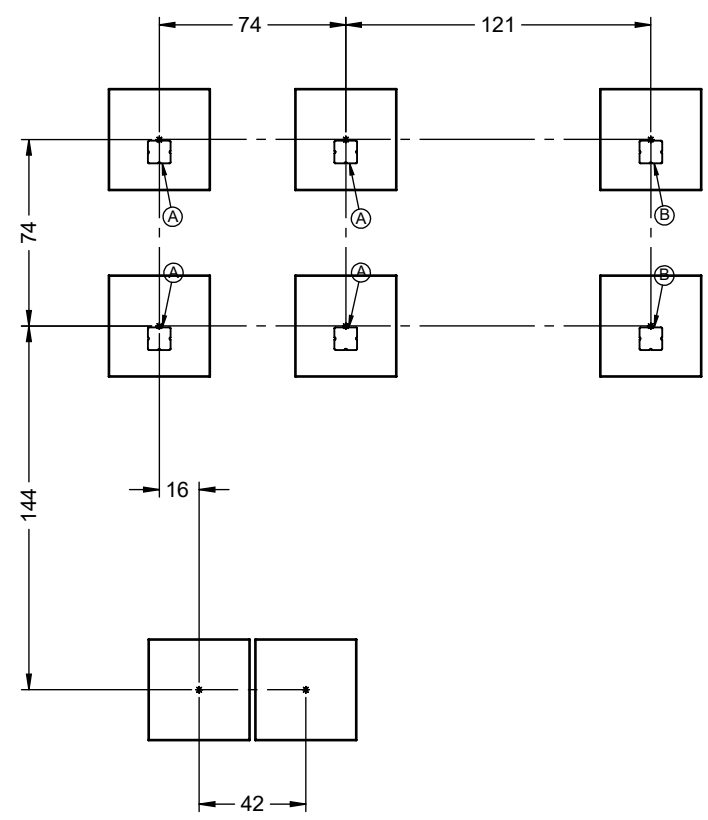

vinci
play

24x M10x120 (K2)
26x M10x120 (K3)

NOT INCLUDED

2x M8x120 (K2)

NOT INCLUDED

[cm]

x2
 4h

 48h
 K1 x8 >0.06m³
 K2 x8 >0.05m³
 K3 x8 >0.10m³

[cm]

vinci play

[cm]

vinci
play

8x50 sxi

8x50 sxi

(W) - K1, K2, K3
(R) - K2, K3

(R)-K1

[cm]

vinci
play

8x50 sxi

WD1

Part No:
000000-
00000

000000-00000

[cm]

vinci play