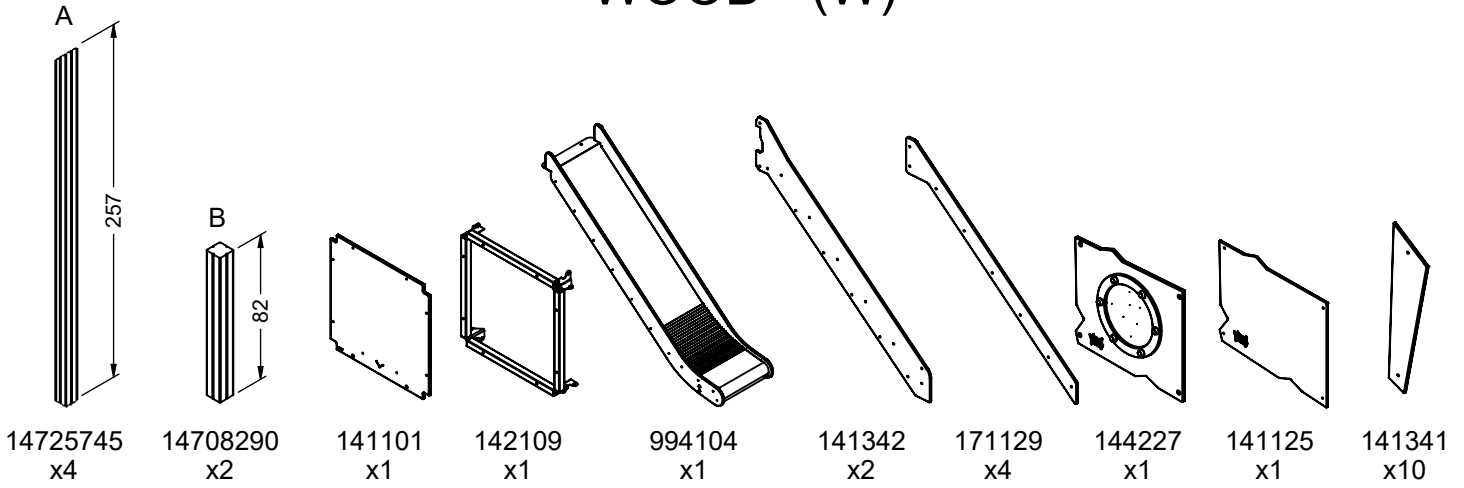

WOOD - (W)

		PLYWOOD / HDPE		HPL	
76x	8x50 sxi	1x	WD74	1x	WD75
6x	8x80 sxt	2x	WD138	2x	WD138
1x	E34 (K1,K3)	1x	WD103	1x	WD103
1x	E35 (K2)	1x	WD28 (S1)	1x	WD29 (S1)
1x	WD91	1x	WD113 (S6)	1x	WD114 (S6)
2x	WD1	6x	WD97	6x	WD97
1x	V001	1x	CE6	1x	CL6
1x		1x	WD33	1x	WD34
				1x	P061 S6

[cm]

vinci play