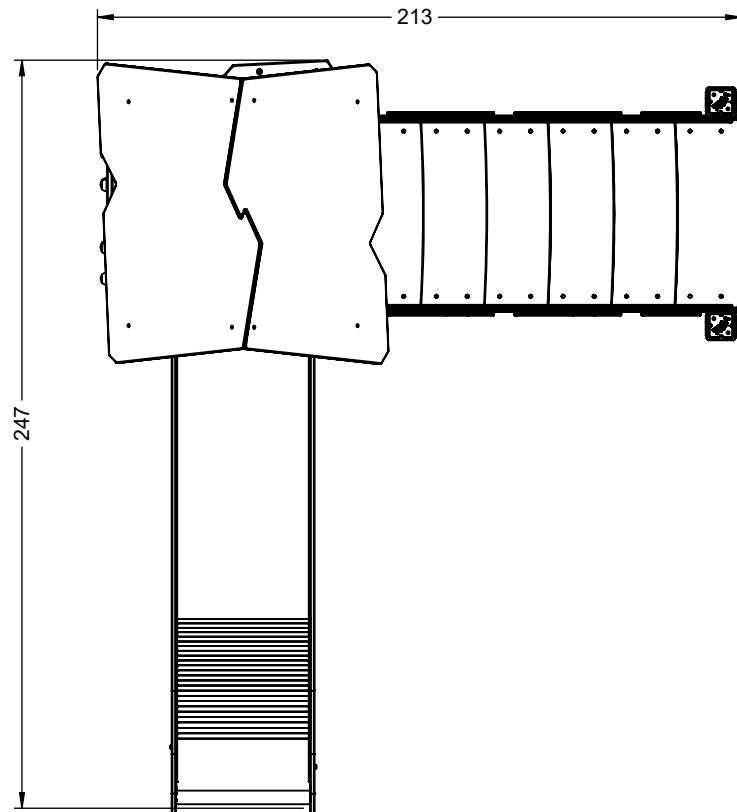

[cm]

vinci
play