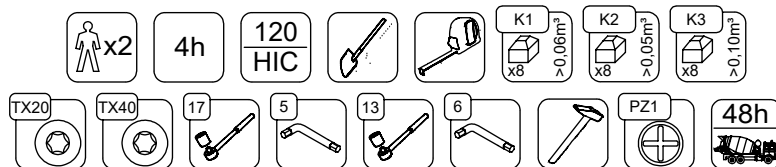

v014
13.12.2023
M.L.
[cm]