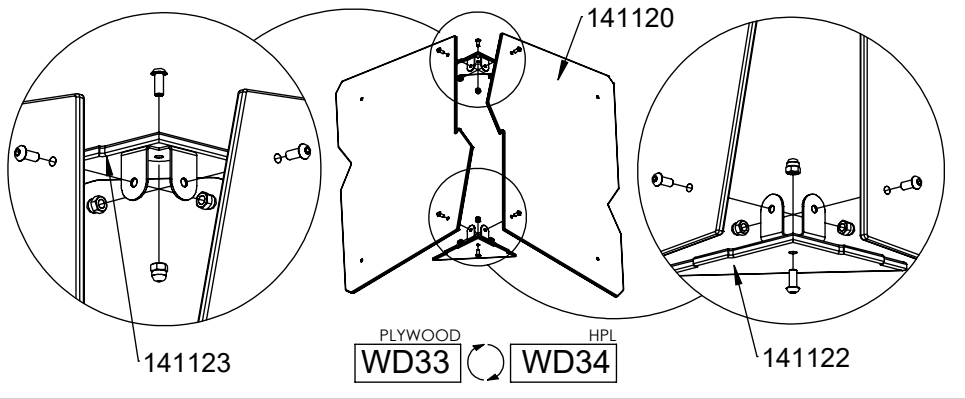

[cm]

vinci play

[cm]

vinci
play

8x50 sxi

8x50 sxi

(W) - K1, K2, K3
(R) - K2, K3

(R)-K1

[cm]

vinci
play

8x50 sxi

WD1

Part No:
000000-
00000

000000-00000

[cm]

vinci play