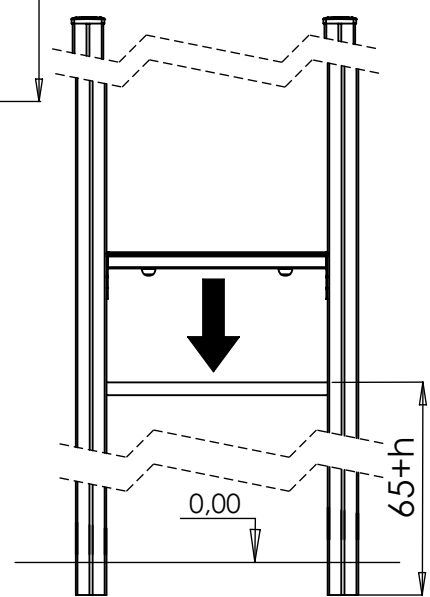

WOOD - (W)

RECYCLED - (R)

[cm]

vinci play