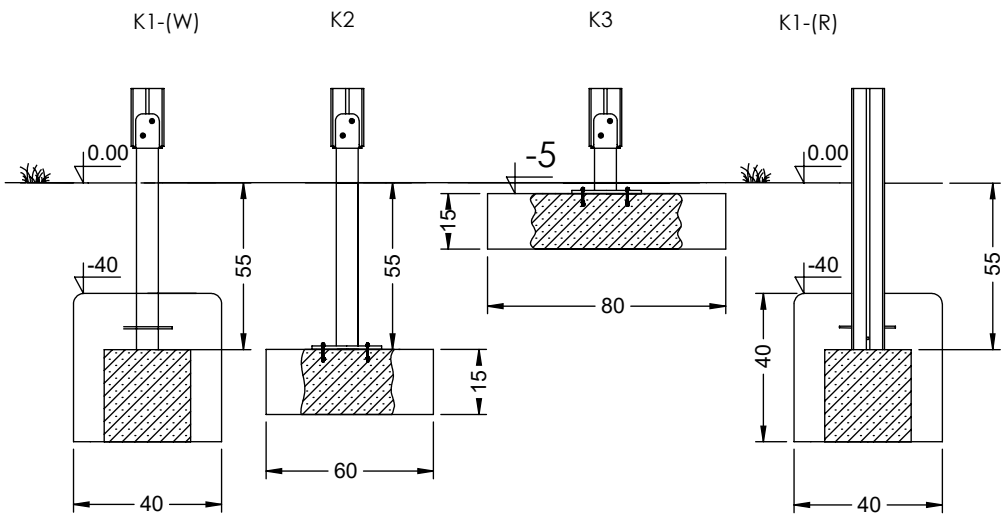

vinci
play

24x M10x120 (K2)
26x M10x120 (K3)

NOT INCLUDED

2x M8x120 (K2)

NOT INCLUDED

[cm]

x2
 4h

 48h
 K1 x8 >0.06m³
 K2 x8 >0.05m³
 K3 x8 >0.10m³

[cm]

vinci
play

8x50 sxi

WD1

Part No:
000000-
00000

000000-00000

[cm]

vinci play