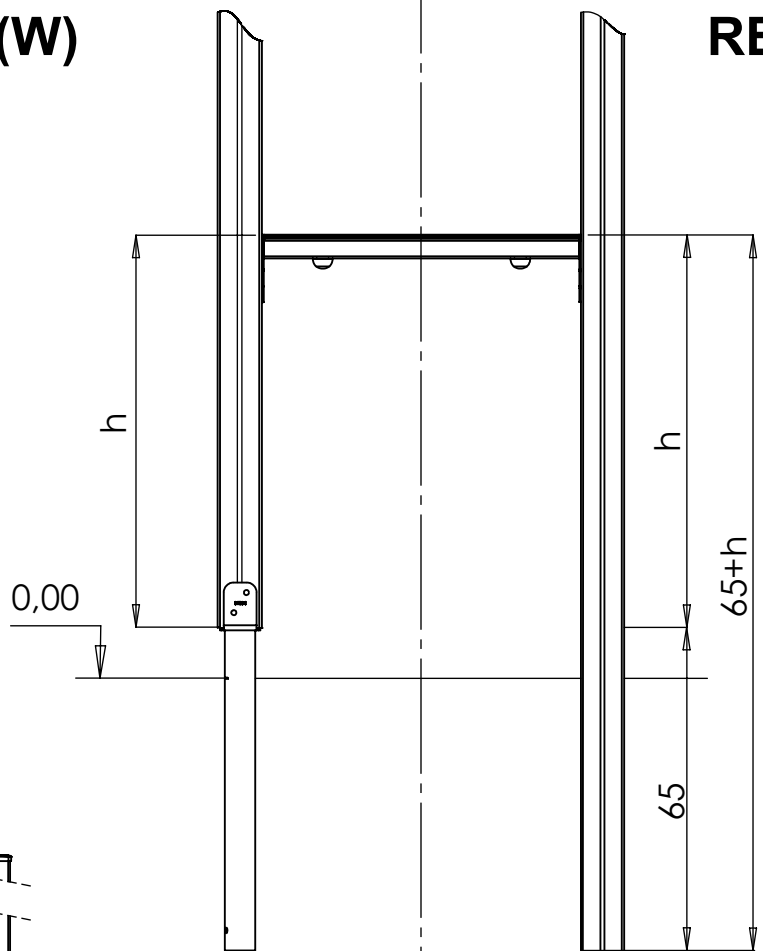

WOOD - (W)

RECYCLED - (R)

[cm]

vinci play