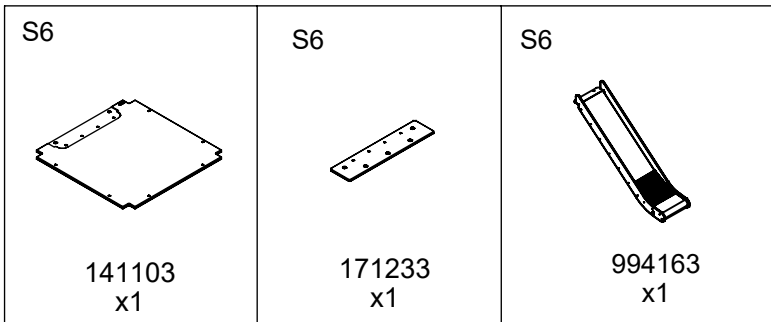

WOOD - (W)

		PLYWOOD / HDPE		HPL	
76x	8x50 sxi	1x	WD74	1x	WD75
6x	8x80 sxt	2x	WD138	2x	WD138
1x	E34 (K1,K3)	1x	WD103	1x	WD103
1x	E35 (K2)	1x	WD28 (S1)	1x	WD29 (S1)
1x	WD91	1x	WD113 (S6)	1x	WD114 (S6)
2x	WD1	6x	WD97	6x	WD97
1x	V001	1x	CE6	1x	CL6
1x		1x	WD33	1x	WD34
				1x	P061 S6

[cm]

vinci play