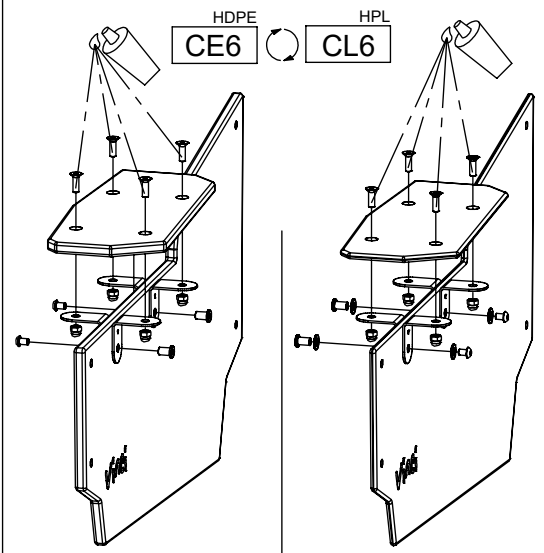

[cm]

vinci play

[cm]

vinci
play

8x50 sxi

8x50 sxi

(W) - K1, K2, K3
(R) - K2, K3

(R)-K1

[cm]

vinci
play

8x50 sxi

WD1

Part No:
000000-
00000

000000-00000

[cm]

vinci play