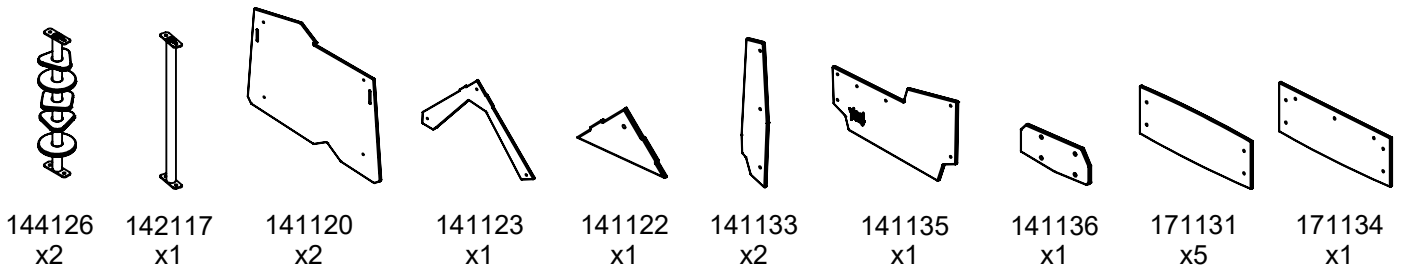

WOOD - (W)

		PLYWOOD / HDPE		HPL	
76x	8x50 sxi	1x	WD74	1x	WD75
6x	8x80 sxt	2x	WD138	2x	WD138
1x	E34 (K1,K3)	1x	WD103	1x	WD103
1x	E35 (K2)	1x	WD28 (S1)	1x	WD29 (S1)
1x	WD91	1x	WD113 (S6)	1x	WD114 (S6)
2x	WD1	6x	WD97	6x	WD97
1x	V001	1x	CE6	1x	CL6
1x		1x	WD33	1x	WD34
				1x	P061 S6

[cm]

vinci play