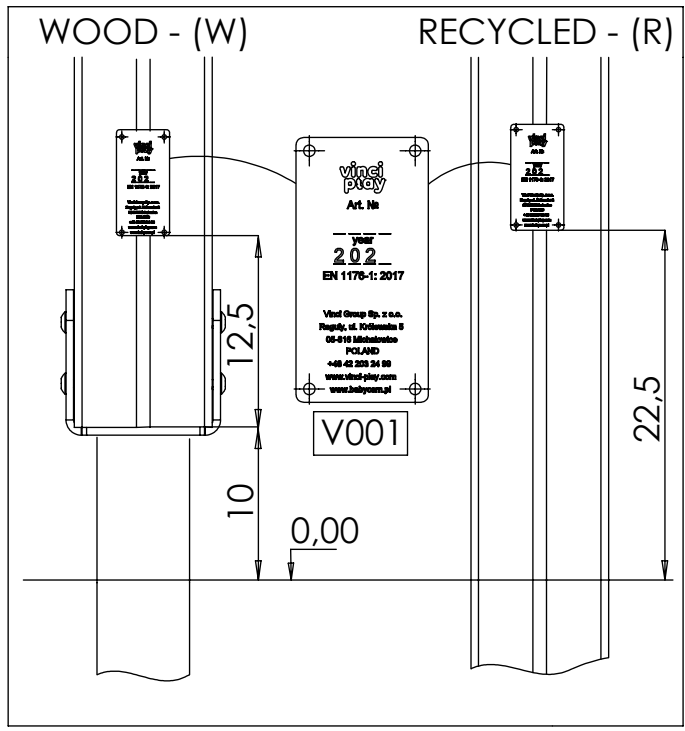

[cm]

vinci
play

8x50 sxi

WD1

Part No:
000000-
00000

000000-00000

[cm]

vinci play