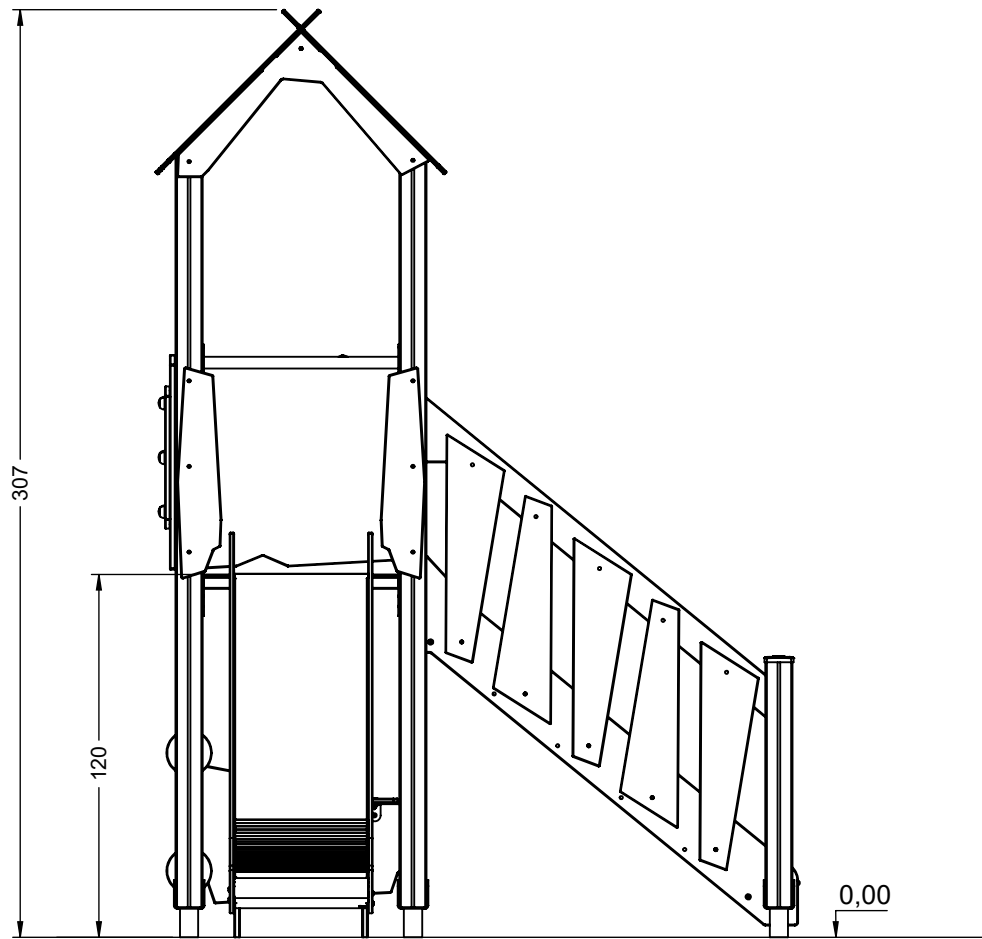

[cm]

vinci
play