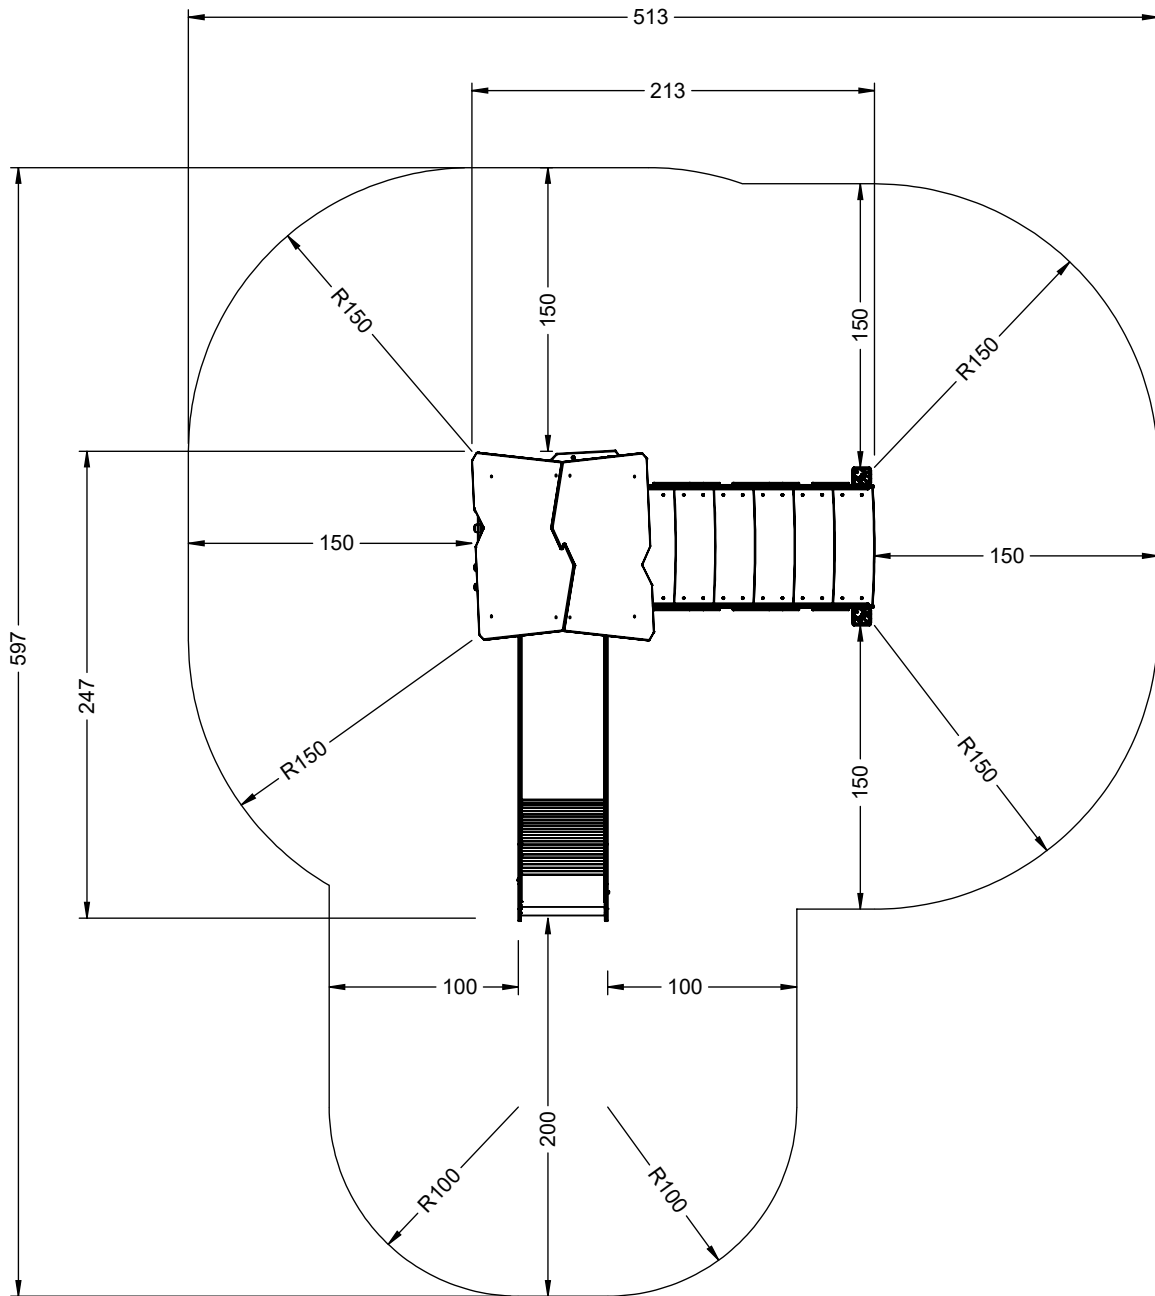

[cm]

vinci
play