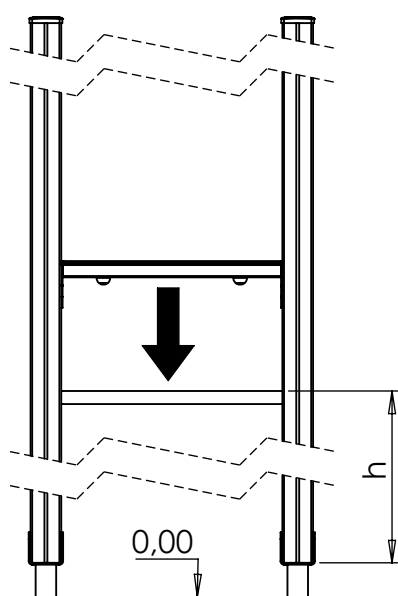

WOOD - (W)

RECYCLED - (R)

[cm]

vinci play