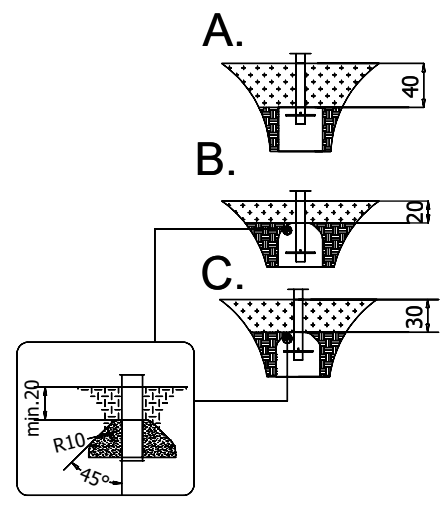

vinci
play

24x M10x120 (K2)
26x M10x120 (K3)

NOT INCLUDED

2x M8x120 (K2)

NOT INCLUDED

[cm]

x2
 4h

 48h
 K1 x8 >0.06m³
 K2 x8 >0.05m³
 K3 x8 >0.10m³

[cm]

vinci play

[cm]

vinci
play

8x50 sxi

8x50 sxi

(W) - K1, K2, K3
(R) - K2, K3

(R)-K1

[cm]

vinci
play

8x50 sxi

WD1

Part No:
000000-
00000

000000-00000

[cm]

vinci play