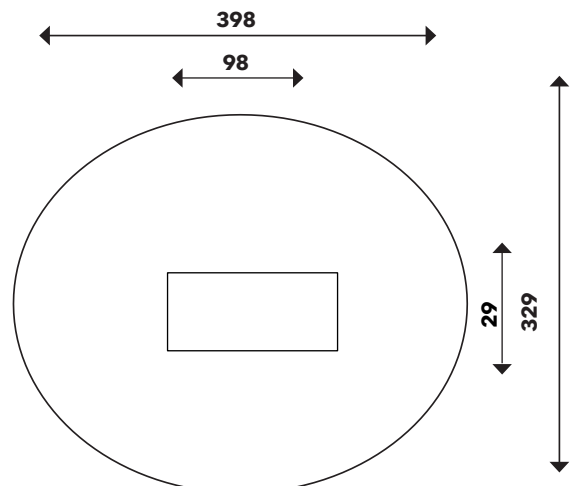

URBAN SEAT MODUL ART.NR. 123250

Safety zone:	13 m ²
Length:	98 cm
Width:	29 cm
Total height:	29 cm
Dimensions:	98x29x29 cm
Availability of spare parts:	Yes

Material:

- Wooden construction of pine.
- Metal parts and metal fittings in hot dip galvanized steel.

Comments:

- Renders is only for reference, colors and appearance may vary from render.
- Depth of metal anchors on a flat surface is 50 cm.
- No special attenuation surface is needed. The surface must be free from protruding sharp elements and must be flat. Fill in areas where material has been removed.