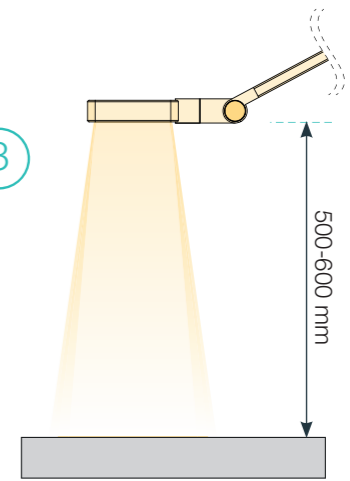

- 1 x (45 mm)
- 1 x (40 mm)
- 1 x (35 mm)
- 1 x (30 mm)
- 1 x

1

Screen thickness	Screw length
27.0 - 32.0 mm	30 mm
32.0 - 37.0 mm	35 mm
37.0 - 42.0 mm	40 mm
42.0 - 47.0 mm	45 mm
8.0 - 13.0 mm	30 mm
13.0 - 18.0 mm	35 mm
18.0 - 23.0 mm	40 mm
23.0 - 28.0 mm	45 mm

2

3

1

2

3