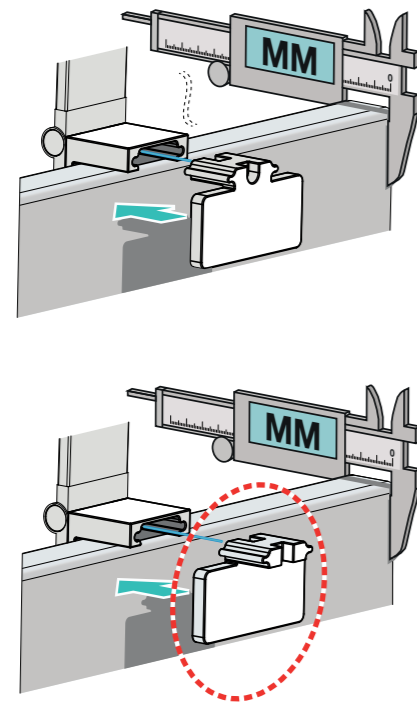

Indoors use only.

Lykke
LED LAMP

- 1 x (45 mm)
- 1 x (40 mm)
- 1 x (35 mm)
- 1 x (30 mm)
- 1 x

1

Screen thickness	Screw length
27.0 - 32.0 mm	30 mm
32.0 - 37.0 mm	35 mm
37.0 - 42.0 mm	40 mm
42.0 - 47.0 mm	45 mm
8.0 - 13.0 mm	30 mm
13.0 - 18.0 mm	35 mm
18.0 - 23.0 mm	40 mm
23.0 - 28.0 mm	45 mm