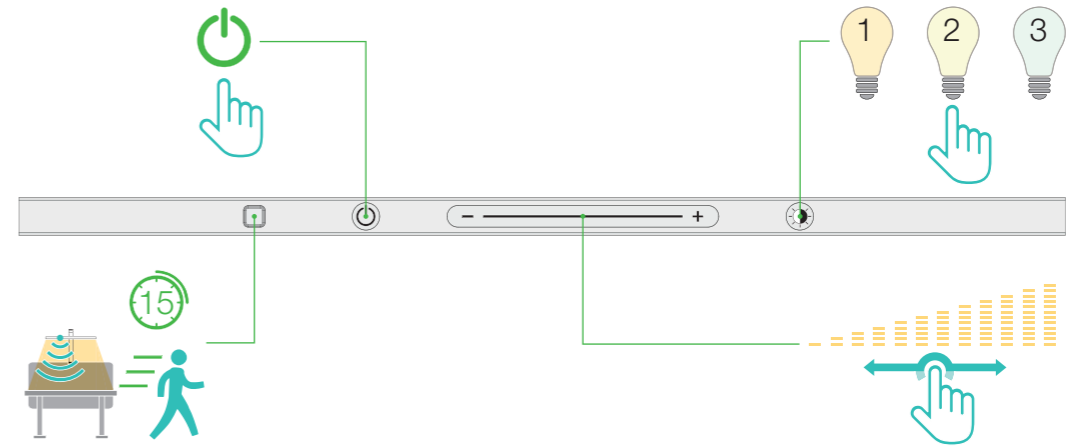

Indoors use only.

Lykke
LED LAMP

- 1 x (45 mm)
- 1 x (40 mm)
- 1 x (35 mm)
- 1 x (30 mm)
- 1 x

1

Screen thickness	Screw length
27.0 - 32.0 mm	30 mm
32.0 - 37.0 mm	35 mm
37.0 - 42.0 mm	40 mm
42.0 - 47.0 mm	45 mm
8.0 - 13.0 mm	30 mm
13.0 - 18.0 mm	35 mm
18.0 - 23.0 mm	40 mm
23.0 - 28.0 mm	45 mm