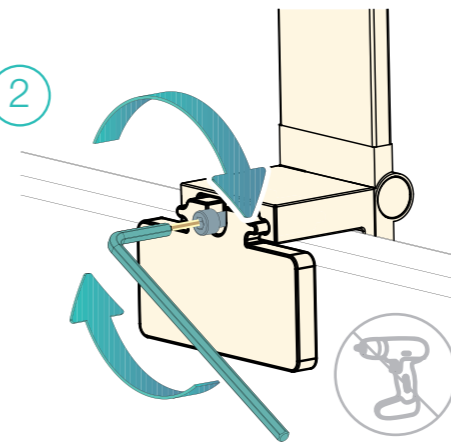

Screen thickness	Screw length
27.0 - 32.0 mm	30 mm
32.0 - 37.0 mm	35 mm
37.0 - 42.0 mm	40 mm
42.0 - 47.0 mm	45 mm
8.0 - 13.0 mm	30 mm
13.0 - 18.0 mm	35 mm
18.0 - 23.0 mm	40 mm
23.0 - 28.0 mm	45 mm

2