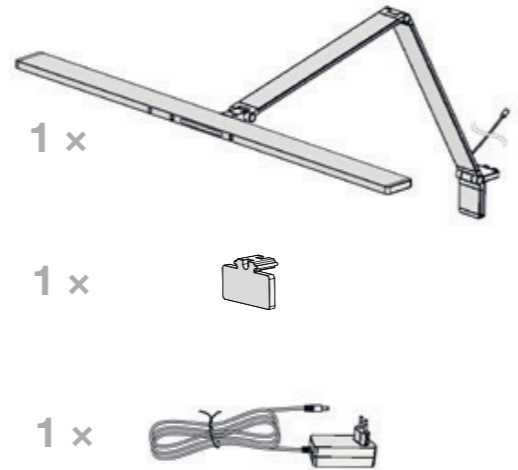

Indoors use only.

Lykke
LED LAMP

- 1 x (45 mm)
- 1 x (40 mm)
- 1 x (35 mm)
- 1 x (30 mm)
- 1 x

1

Screen thickness	Screw length
27.0 - 32.0 mm	30 mm
32.0 - 37.0 mm	35 mm
37.0 - 42.0 mm	40 mm
42.0 - 47.0 mm	45 mm
8.0 - 13.0 mm	30 mm
13.0 - 18.0 mm	35 mm
18.0 - 23.0 mm	40 mm
23.0 - 28.0 mm	45 mm