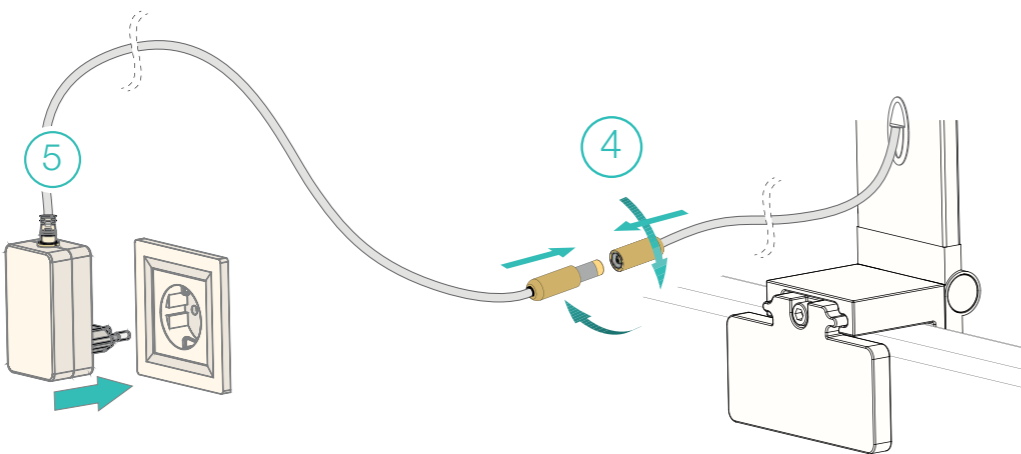

- 1 x (45 mm)
- 1 x (40 mm)
- 1 x (35 mm)
- 1 x (30 mm)
- 1 x

1

Screen thickness	Screw length
27.0 - 32.0 mm	30 mm
32.0 - 37.0 mm	35 mm
37.0 - 42.0 mm	40 mm
42.0 - 47.0 mm	45 mm
8.0 - 13.0 mm	30 mm
13.0 - 18.0 mm	35 mm
18.0 - 23.0 mm	40 mm
23.0 - 28.0 mm	45 mm

2

3

1

2

3