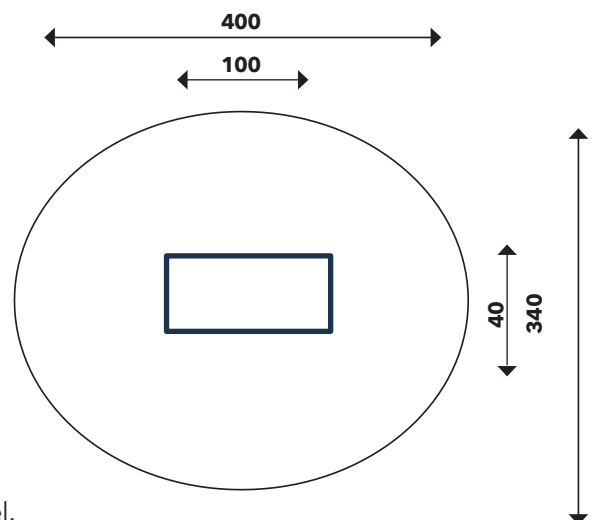

URBAN FLOWER BOX ART.NR. 139112

Safety zone:	13,6 m ²
Length:	100 cm
Width:	40 cm
Total height:	40, 60, 80 cm
Dimensions:	100x40x40, 60, 80 cm
Availability of spare parts:	Yes

Material:

- Wooden construction of Pine.
- Metal parts and metal fittings in hot dip galvanized steel.

Comments:

- Renders is only for reference, colors and appearance may vary from render.
- Depth of metal anchors on a flat surface is 50 cm.
- No special attenuation surface is needed. The surface must be free from protruding sharp elements and must be flat. Fill in areas where material has been removed.