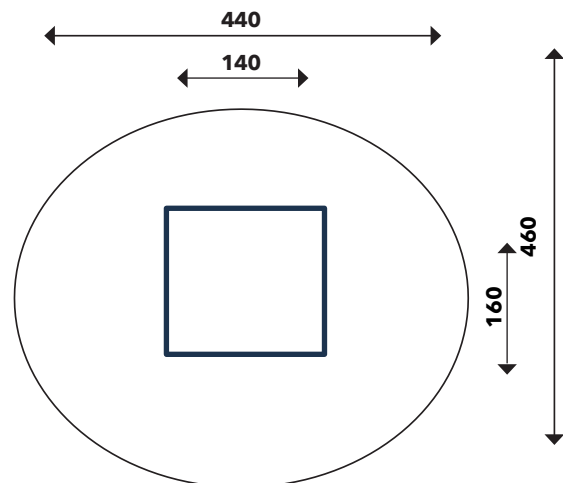

URBAN SENSORY HUT ART.NR. 139121

Safety zone:	20,2 m2
Length:	140 cm
Width:	160 cm
Total height:	140 cm
Free fall height :	< 60 cm
Age range:	0-10
EN standard:	EN1176-1:2017
Dimensions:	140x160x140 cm
Availability of spare parts:	Yes

Material:

- Wooden construction of Pine.
- Metal parts and metal fittings in hot dip galvanized steel.
- Colored plexiglass

Comments:

- Renders is only for reference, colors and appearance may vary from render.
- Depth of metal anchors on a flat surface is 50 cm.
- No special attenuation surface is needed. The surface must be free from protruding sharp elements and must be flat. Fill in areas where material has been removed.