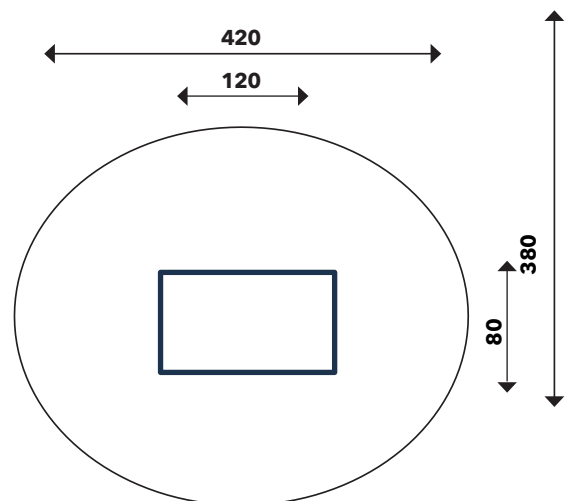

URBAN SENSORY PORTAL ART.NR. 139122

Safety zone:	16 m ²
Length:	120 cm
Width:	80 cm
Total height:	180 cm
Free fall height :	< 60 cm
Age range:	0-10
EN standard:	EN1176-1:2017
Dimensions:	120x80x180 cm
Availability of spare parts:	Yes

Material:

- Wooden construction of Pine.
- Metal parts and metal fittings in hot dip galvanized steel.
- Colored plexiglass

Comments:

- Renders is only for reference, colors and appearance may vary from render.
- Depth of metal anchors on a flat surface is 50 cm.
- No special attenuation surface is needed. The surface must be free from protruding sharp elements and must be flat. Fill in areas where material has been removed.