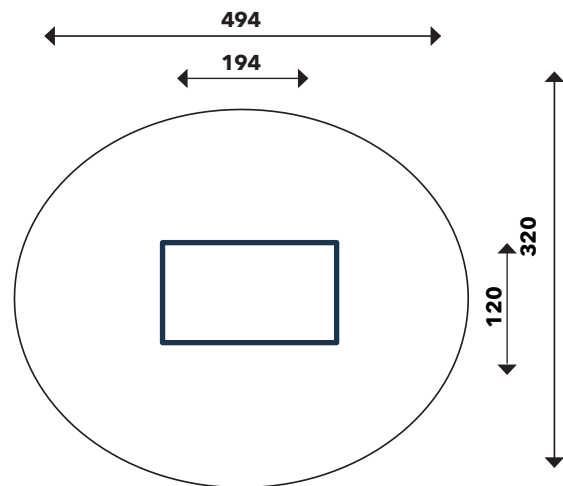

URBAN READINGHOUSE ART.NR. 140158

Safety zone:	15,8 m ²
Length:	194 cm
Width:	120 cm
Total height:	180 cm
Free fall height :	< 60 cm
Age range:	0-10
EN standard:	EN1176-1:2017
Dimensions:	194x120x180 cm
Availability of spare parts:	Yes

Material:

- Wooden construction of Pine.
- Metal parts and metal fittings in hot dip galvanized steel.

Comments:

- Renders is only for reference, colors and appearance may vary from render.
- Depth of metal anchors on a flat surface is 50 cm.
- No special attenuation surface is needed. The surface must be free from protruding sharp elements and must be flat. Fill in areas where material has been removed.