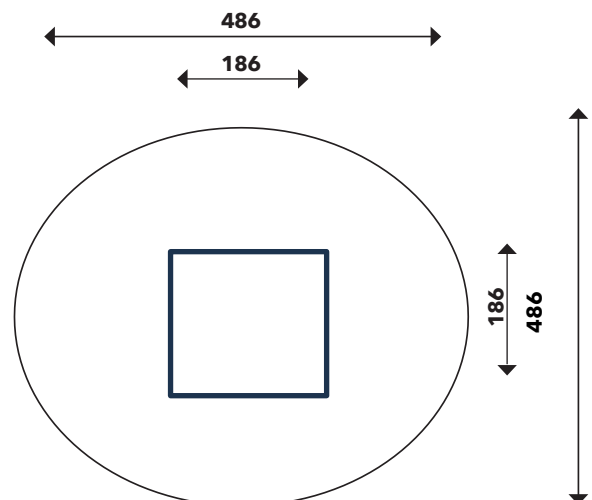

URBAN SENSORY GARDEN ART.NR. 140418

Safety zone:	23,6 m ²
Length:	186 cm
Width:	186 cm
Total height:	18 cm
Dimensions:	186x186x18 cm
Availability of spare parts:	Yes

Material:

- Wooden construction of Pine.
- Metal parts and metal fittings in hot dip galvanized steel.

Comments:

- Renders is only for reference, colors and appearance may vary from render.
- Depth of metal anchors on a flat surface is 50 cm.
- No special attenuation surface is needed. The surface must be free from protruding sharp elements and must be flat. Fill in areas where material has been removed.