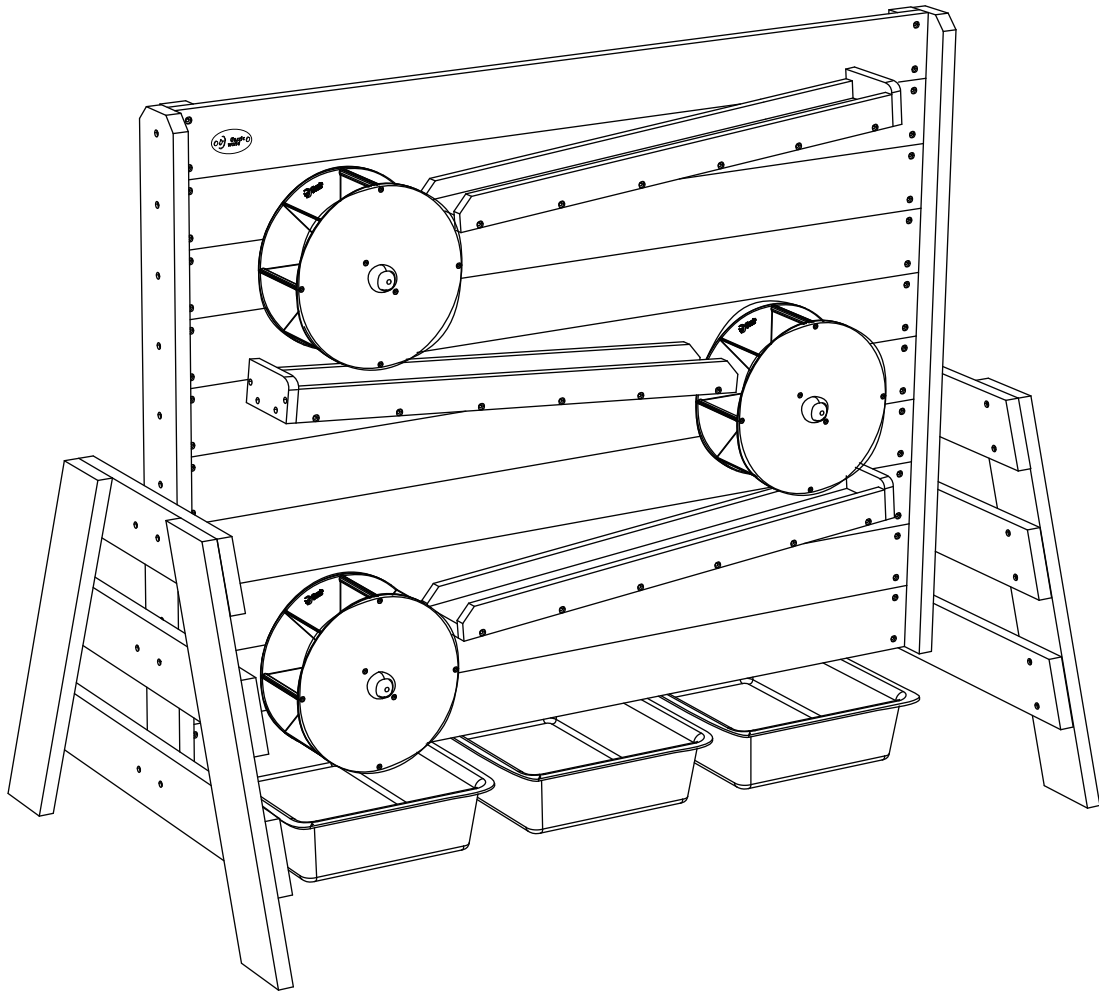

# Assembly Instruction

 **Classic**  
WORLD  
70065

31 pcs

## WARNING:

- Assembly by an adult.  
本产品需成人组装。
- Small parts not for child or any individuals who have a tendency to place inedible objects in their mouths.  
本产品组装前含有小物件，请在组装前不要让小朋友接近，防止小物件被小朋友误食，组装完成后才能提供给小朋友使用。
- This products contain sharp points and should be assembled by adult only.  
本产品配件中可能存在尖点，请在组装时不要让小朋友接触。
- Please follow the installation direction to assembling.  
请严格按照此说明书安装步骤组装。

<p>① x 1</p> 	<p>② x 1</p> 	<p>③ x 2</p> 
<p>④ x 2</p> 	<p>⑤ x 2</p> 	<p>⑥ x 3</p> 
<p>⑦ x 2</p> 	<p>⑧ x 1</p> 	<p>⑨ x 1</p> 
<p>⑩ x 1</p> 	<p>⑪ x 3</p> 	<p>⑫ x 3</p> 
<p>⑬ x 3</p> 	<p>⑭ x 3</p> 	<p>⑮ x 3</p> 
<p>⑯ x 3</p> 	<p>⑰ x 12</p>  <p>M3.5x16</p>	<p>⑱ x 60</p>  <p>M4x32</p>
<p>⑲ x 12</p>  <p>M4x38</p>	<p>⑳ x 9</p> 	<p>㉑ x 4</p> 