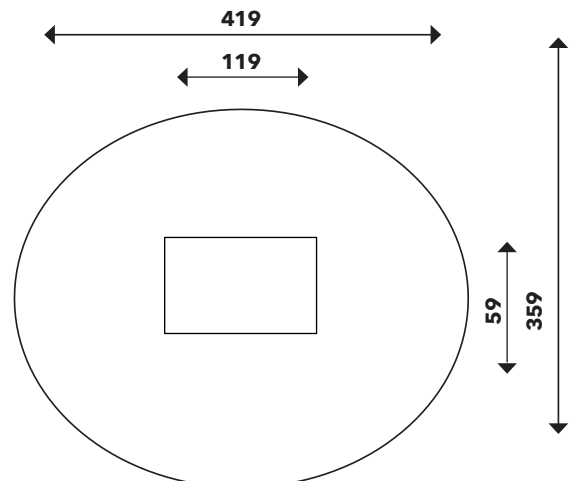

COSY STORAGE CABINET L ART.NR. 151130

| | |
|-------------------------------------|-------------------|
| Safety zone: | 15 m ² |
| Length: | 119 cm |
| Width: | 59 cm |
| Total height: | 155 cm |
| Total weight: | 80 kg |
| Dimensions: | 119x59x155cm |
| Availability of spare parts: | Yes |

Material:

- Wooden construction of Pine.
- Metal parts and metal fittings in hot dip galvanized steel.

Comments:

- Renders is only for reference, colors and appearance may vary from render.
- Depth of metal anchors on a flat surface is 50 cm.
- No special attenuation surface is needed. The surface must be free from protruding sharp elements and must be flat. Fill in areas where material has been removed.