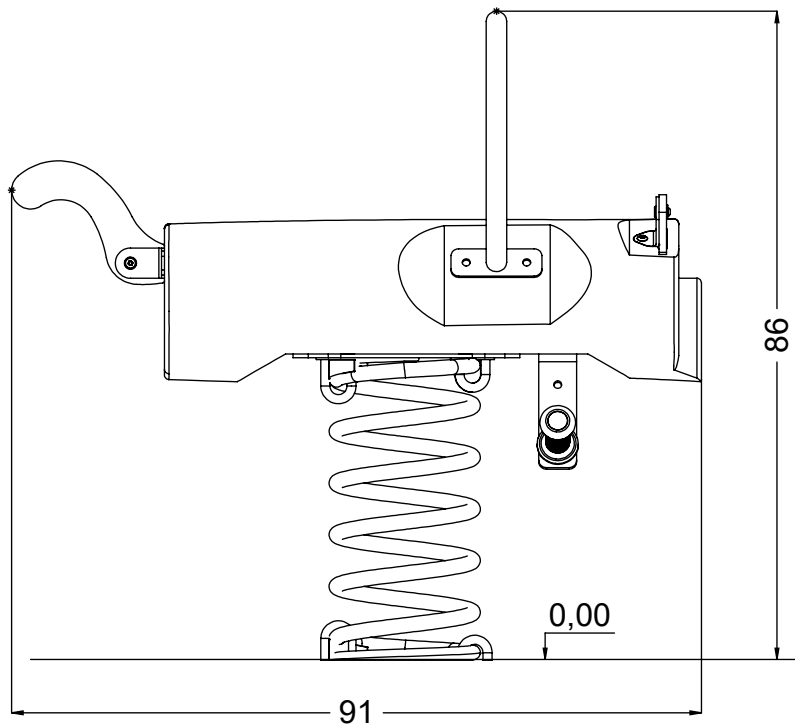

[cm]

vinci
play