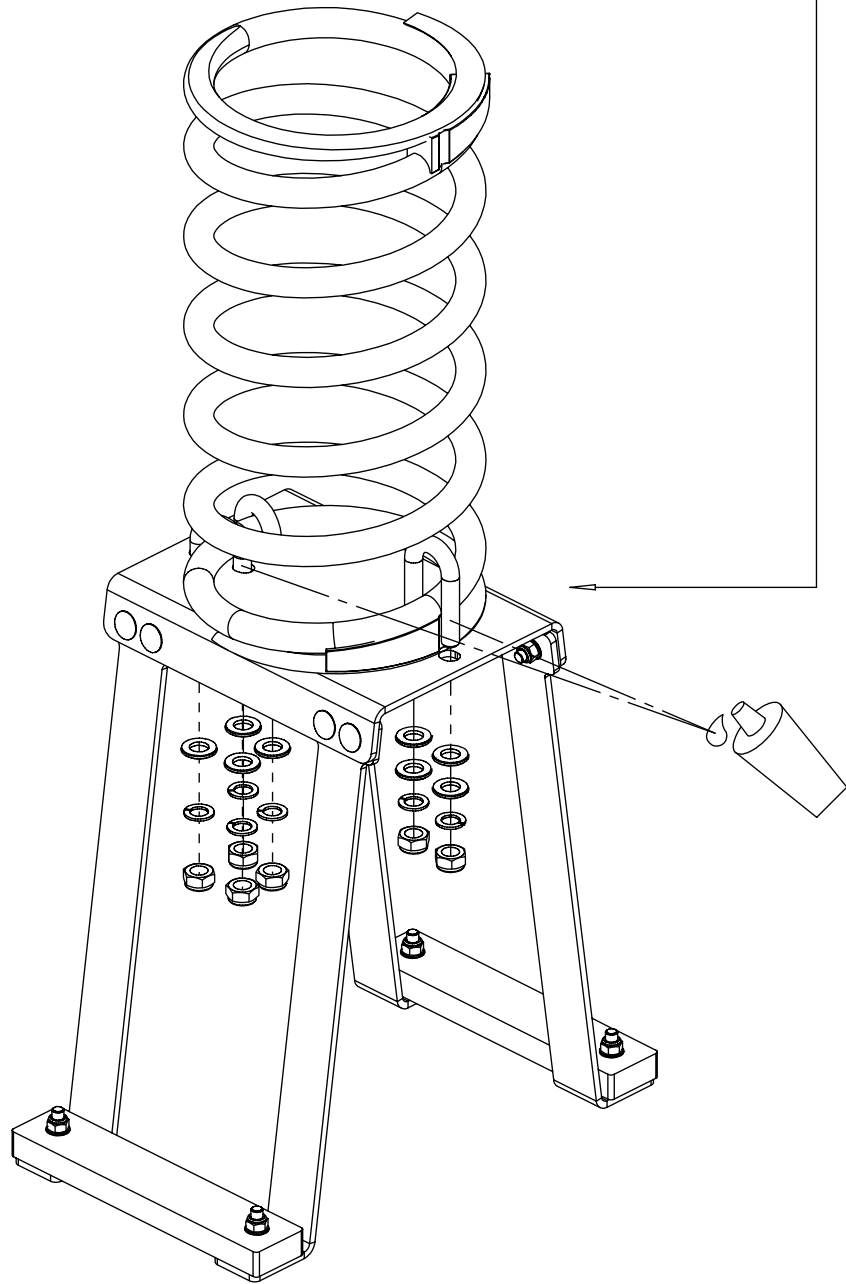

SP3 x1

K3

SP1 x1

[cm]

vinci
play

SP2 x1

[cm]

vinci
play

4.

5.

2x 8x50sxi

1.

1x E297

2.

3.

Ø5.5

2x E298

1x SP58

V001 x1

Part No:
000000-
00000

000000-00000

vinci
play

[mm]