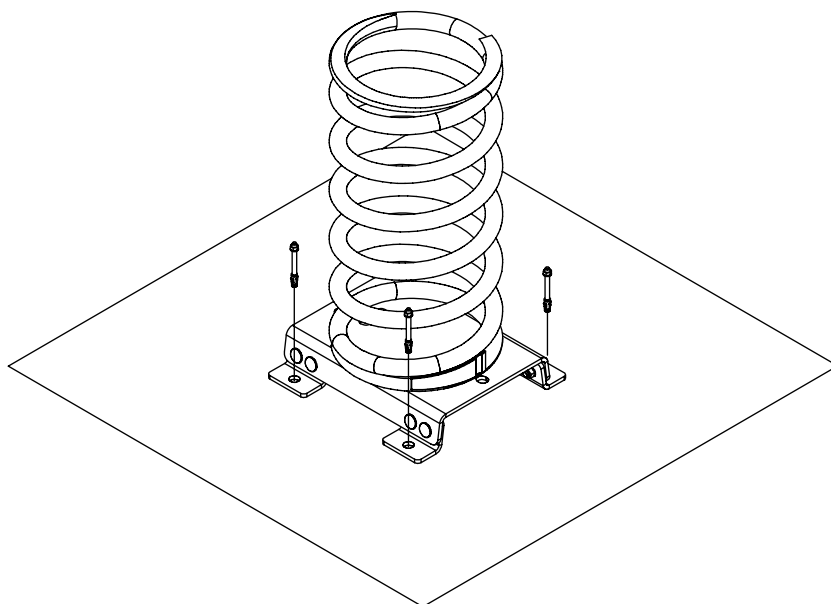

K3

	K3
M10x120 x4	
NOT INCLUDED	

[cm]

 x2	3h			 x1 >0.12m ²	 48h	 x1 >0.09m ²
--	----	---	---	---	---	--

vinci
play

1271279
x1

B393
x1

122105
x1

2x E298

1x SP58

V001 x1

Part No:
000000-
00000

000000-00000

vinci
play

[mm]