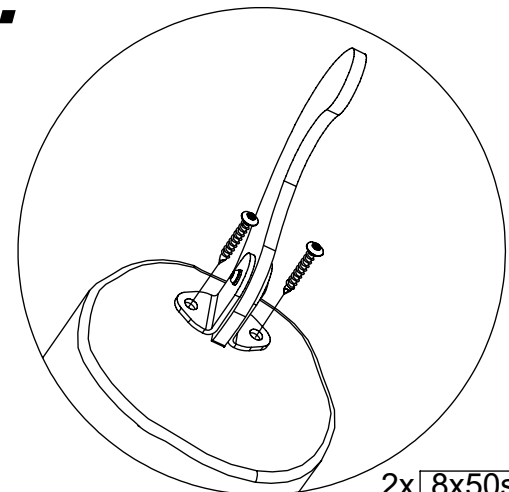

4.

5.

2x 8x50sxi

1.

1x E297

2.

3.

Ø5.5

4.

2x 8x50sxi

SP2 x1

12x 8x50sxi

[cm]

vinci
play

2x 10x16i

2x 10nk

2x E298

1x SP58

V001 x1

Part No:
000000-
00000

000000-00000

vinci
play

[mm]