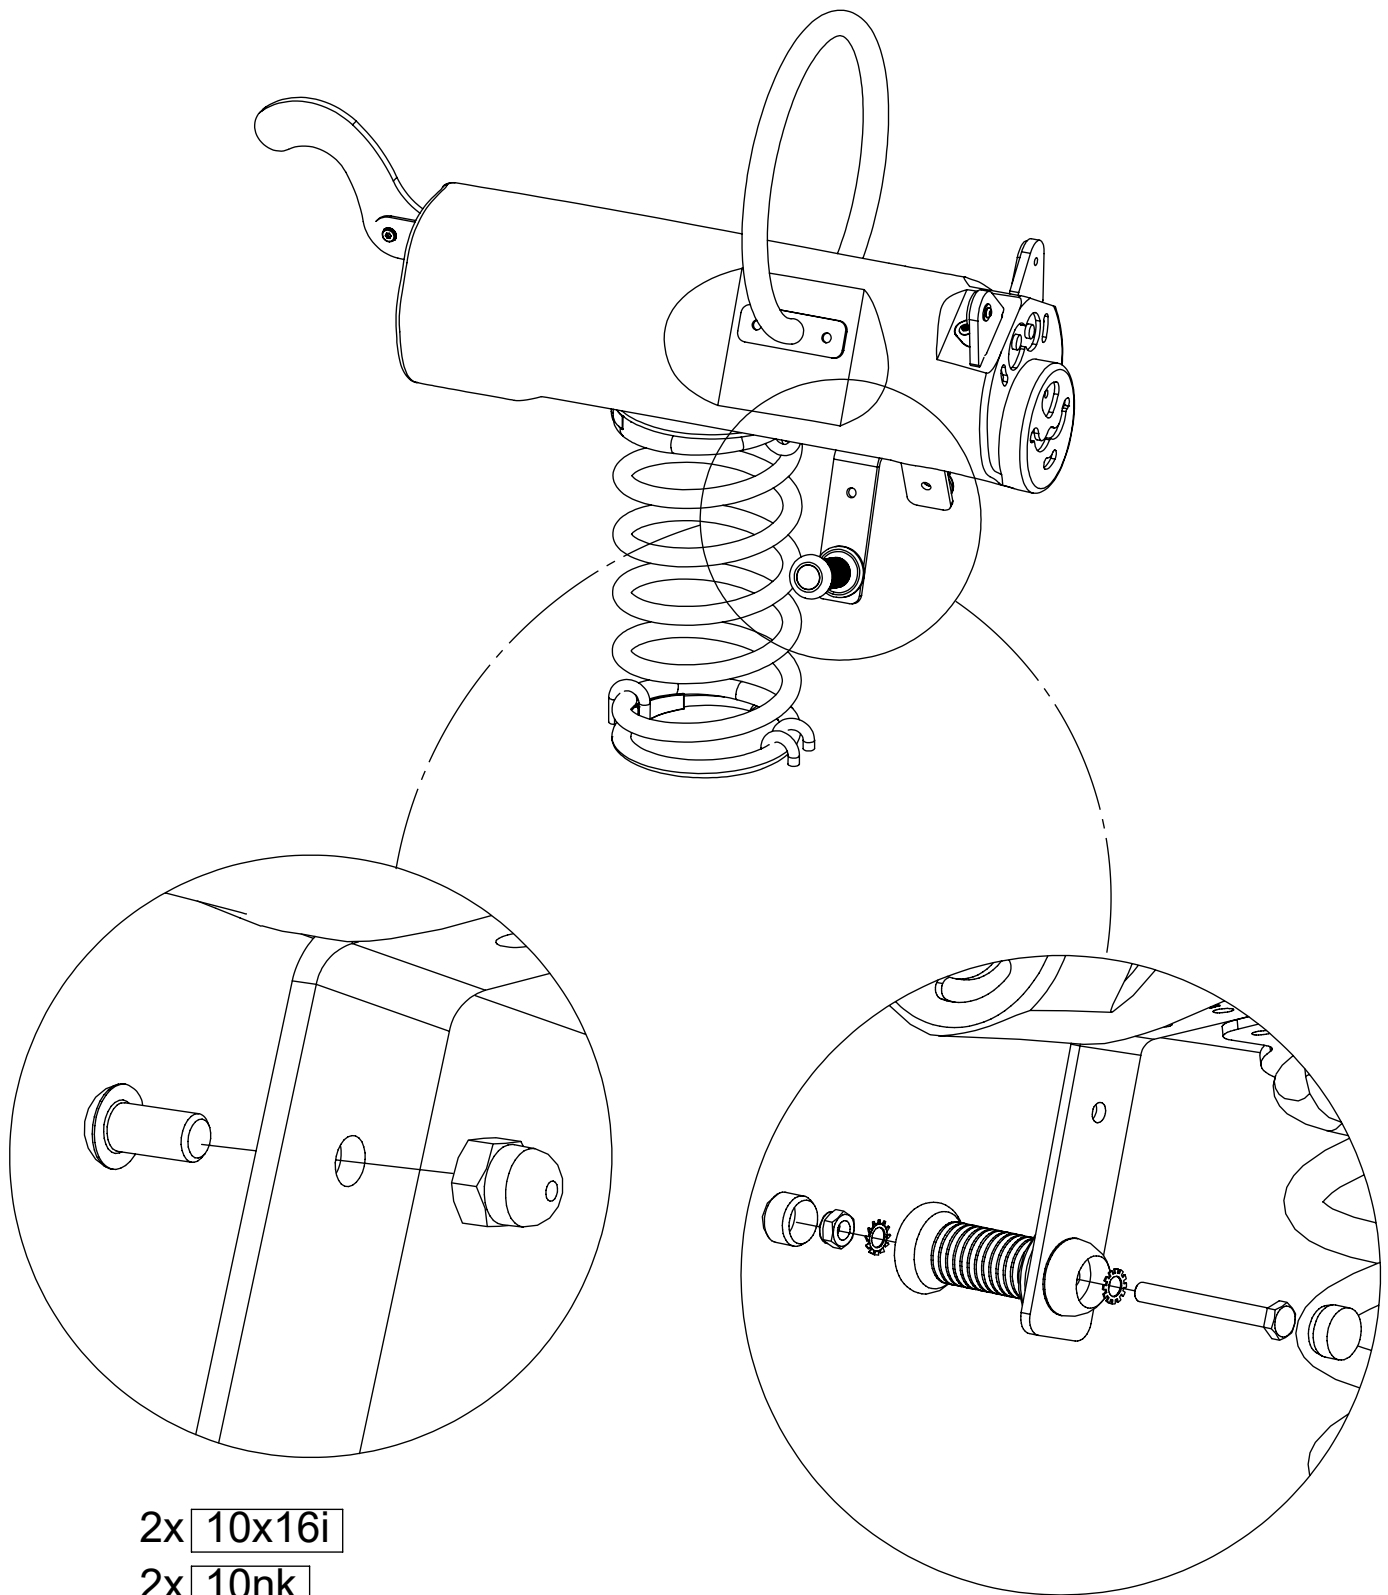

4.

5.

2x 8x50sxi

1.

1x E297

2.

3.

Ø5.5

4.

2x 8x50sxi

SP2 x1

12x 8x50sxi

[cm]

vinci
play

2x 10x16i

2x 10nk

2x E298

1x SP58

V001 x1

Part No:
000000-
00000

000000-00000

vinci
play

[mm]