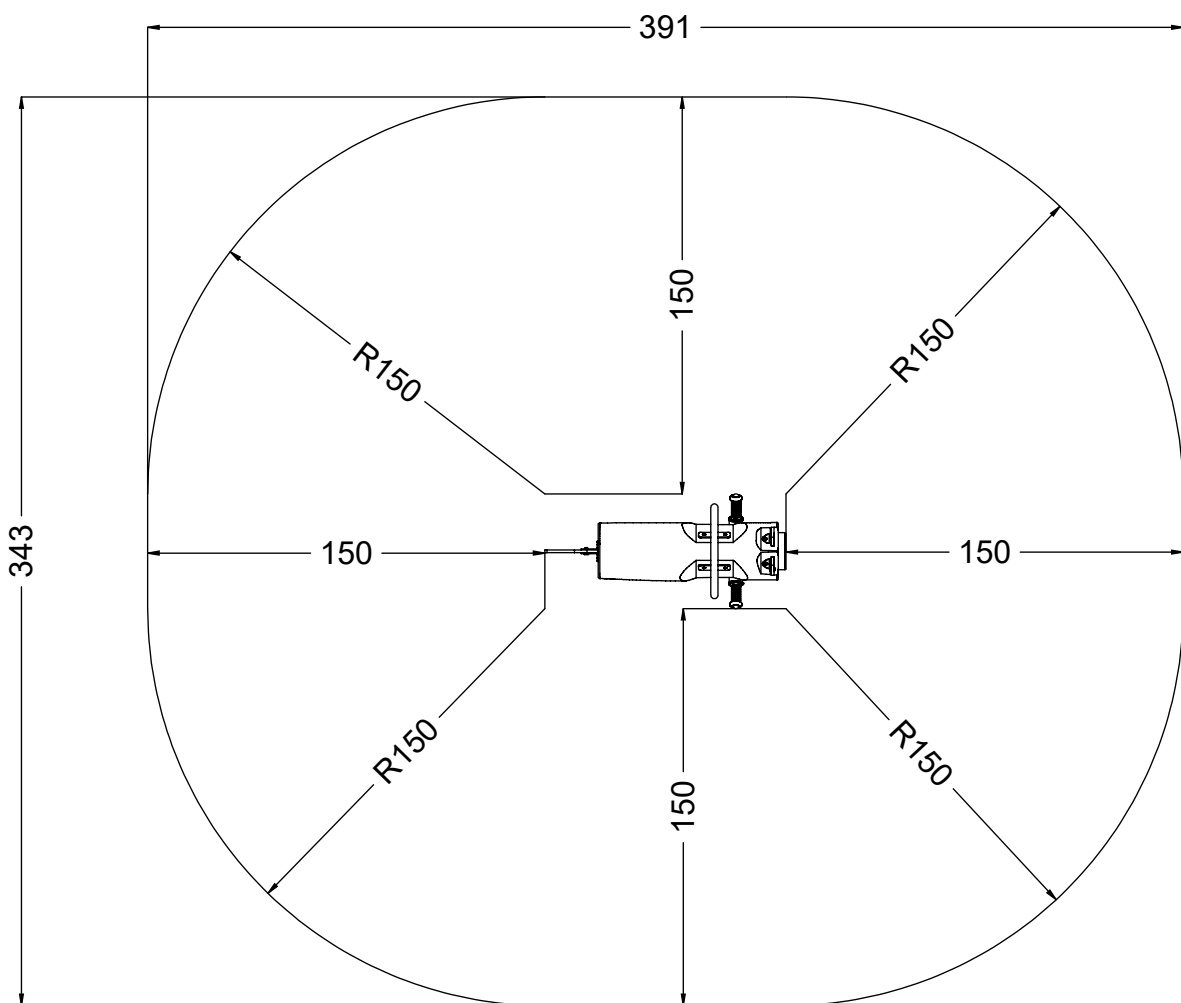

[cm]

vinci
play