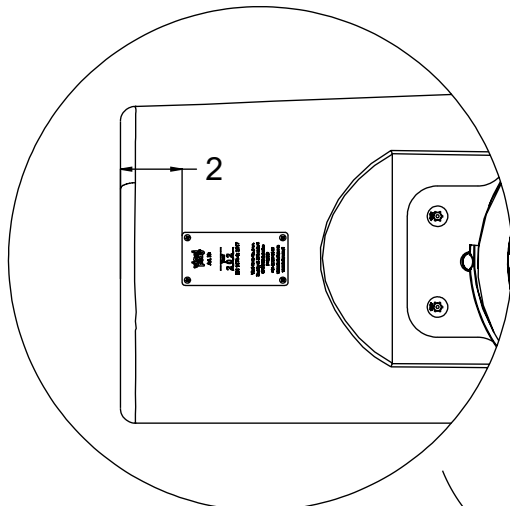

4.

2x 8x50sxi

SP2 x1

12x 8x50sxi

[cm]

vinci
play

2x 10x16i

2x 10nk

2x E298

1x SP58

V001 x1

Part No:
000000-
00000

000000-00000

vinci
play

[mm]