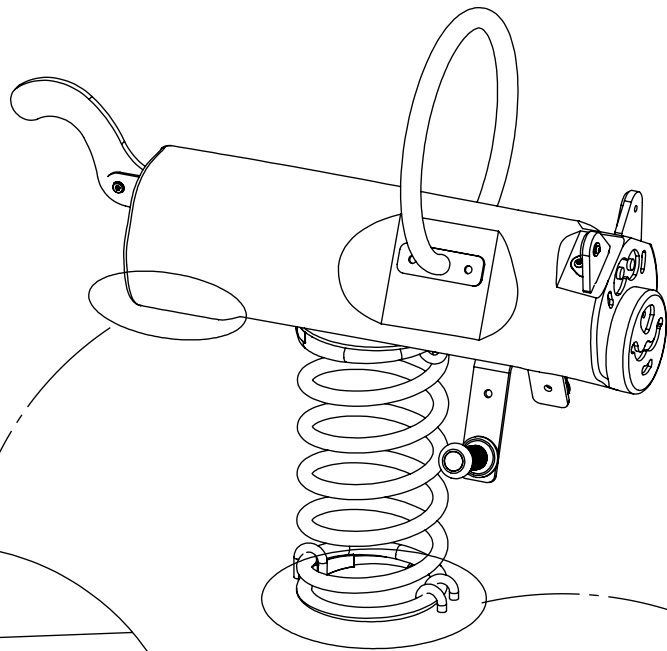

4.

2x 8x50sxi

SP2 x1

12x 8x50sxi

[cm]

vinci
play

2x 10x16i

2x 10nk

2x E298

1x SP58

V001 x1

Part No:
000000-
00000

000000-00000

vinci
play

[mm]