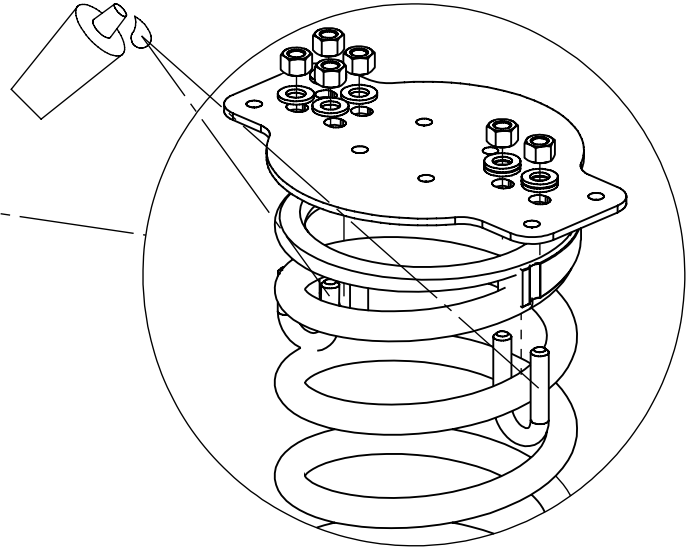

4.

5.

2x 8x50sxi

1.

1x E297

2.

3.

Ø5.5

4.

2x 8x50sxi

SP2 x1

12x 8x50sxi

[cm]

vinci
play

2x 10x16i

2x 10nk

2x E298

1x SP58

V001 x1

Part No:
000000-
00000

000000-00000

vinci
play

[mm]