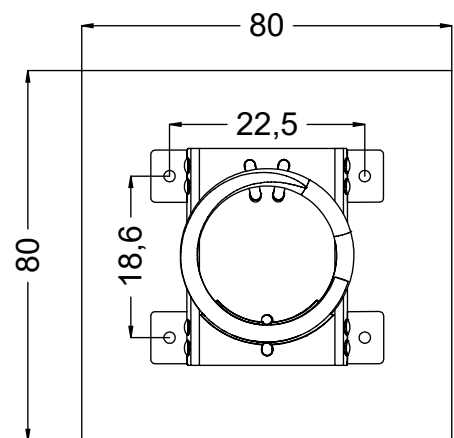

K3

	K3
M10x120 x4	
NOT INCLUDED	

[cm]

 x2	3h			 x1 >0.12m ²	 48h	 x1 >0.09m ²
--	----	---	---	---	---	--

vinci
play

1271279
x1

B393
x1

122105
x1

4.

5.

2x 8x50sxi

1.

1x E297

2.

3.

Ø5.5

4.

2x 8x50sxi

SP2 x1

12x 8x50sxi

[cm]

vinci
play

2x 10x16i

2x 10nk

2x E298

1x SP58

V001 x1

Part No:
000000-
00000

000000-00000

vinci
play

[mm]