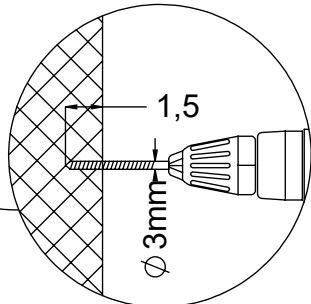

4.

5.

2x 8x50sxi

1.

1x E297

2.

3.

Ø5.5

4.

2x 8x50sxi

SP2 x1

12x 8x50sxi

[cm]

vinci
play

2x 10x16i

2x 10nk

2x E298

1x SP58

V001 x1

Part No:
000000-
00000

000000-00000

vinci
play

[mm]