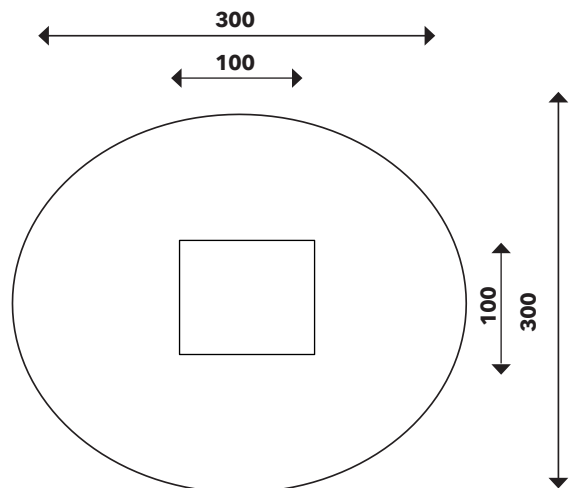

COSY CRAWL IN ART.NR. 157412

Safety zone:	9 m ²
Length:	100 cm
Width:	100 cm
Total height:	75 cm
Weight:	13,3 kg
Dimensions:	100x100x75cm
Availability of spare parts:	Yes

Material:

- Wooden construction of willow.
- Metal parts and metal fittings in hot dip galvanized steel.

Comments:

- Renders is only for reference, colors and appearance may vary from render.
- Depth of metal anchors on a flat surface is 50 cm.
- No special attenuation surface is needed. The surface must be free from protruding sharp elements and must be flat. Fill in areas where material has been removed.