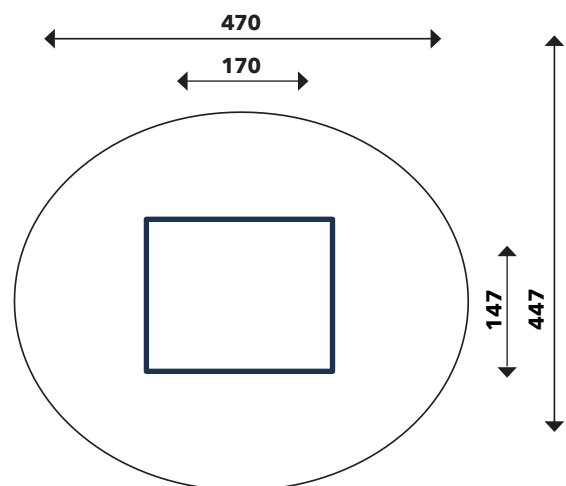

# COSY ARTHOUSE ART.NR. 157414

<b>Safety zone:</b>	14,3 m2
<b>Length:</b>	170 cm
<b>Width:</b>	147 cm
<b>Total height:</b>	165 cm
<b>Free fall height :</b>	< 60 cm
<b>Age range:</b>	0-10
<b>EN standard:</b>	EN1176-1:2017
<b>Dimensions:</b>	170x147x165 cm
<b>Netweight</b>	150 kg
<b>Availability of spare parts:</b>	Yes

## Comments:

- Renders is only for reference, colors and appearance may vary from render.
- Depth of metal anchors on a flat surface is 50 cm.
- No special attenuation surface is needed. The surface must be free from protruding sharp elements and must be flat. Fill in areas where material has been removed.