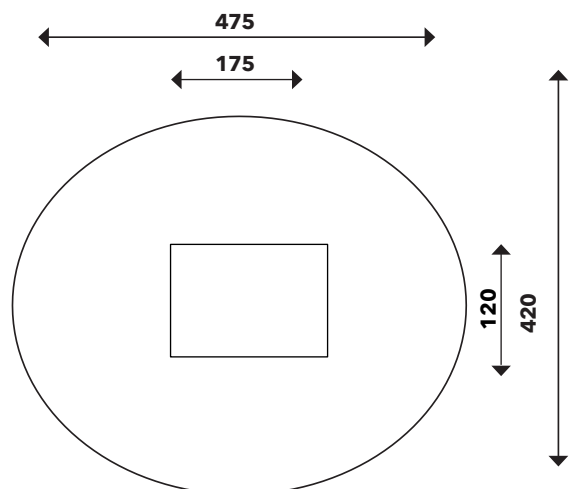

COSY PAVILION ART.NR. 157420

Safety zone:	20 m ²
Length:	175 cm
Width:	120 cm
Total height:	157 cm
Total weight:	21,8 kg
Dimensions:	175x120x157 cm
Availability of spare parts:	Yes

Material:

- Wooden construction of willow.
- Metal parts and metal fittings in hot dip galvanized steel.

Comments:

- Renders is only for reference, colors and appearance may vary from render.
- Depth of metal anchors on a flat surface is 50 cm.
- No special attenuation surface is needed. The surface must be free from protruding sharp elements and must be flat. Fill in areas where material has been removed.