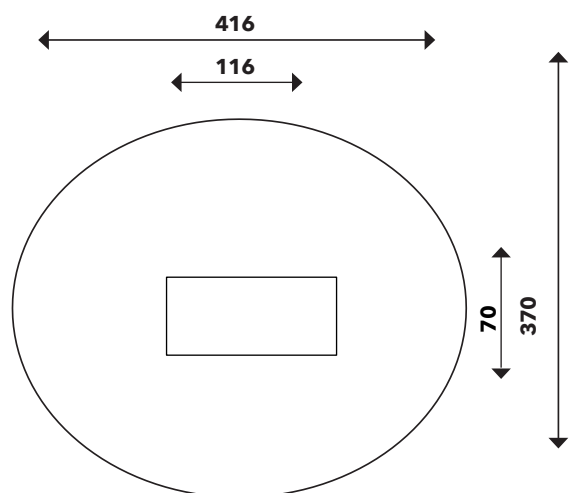

# COSY LOW TABLE ART.NR. 163597

<b>Safety zone:</b>	15,4 m <sup>2</sup>
<b>Length:</b>	116 cm
<b>Width:</b>	70 cm
<b>Total height:</b>	30 cm
<b>Dimensions:</b>	116x70x30 cm
<b>Availability of spare parts:</b>	Yes

## Comments:

- Renders is only for reference, colors and appearance may vary from render.
- Depth of metal anchors on a flat surface is 50 cm.
- No special attenuation surface is needed. The surface must be free from protruding sharp elements and must be flat. Fill in areas where material has been removed.