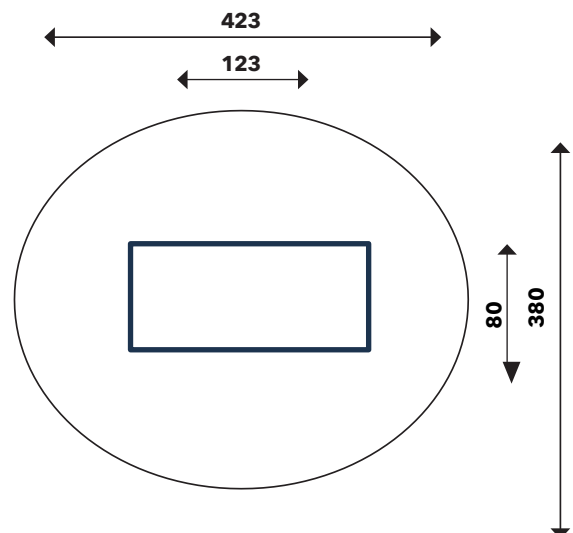

COSY SENSORY TUNNEL ART.NR. 163605

Safety zone:	16 m ²
Length:	123 cm
Width:	80 cm
Total height:	72 cm
Free fall height :	< 60 cm
Age range:	0-10
EN standard:	EN1176-1:2017
Dimensions:	123x80x72 cm
Availability of spare parts:	Yes

Material:

- Wooden construction of Pine.
- Metal parts and metal fittings in hot dip galvanized steel.
- Colored plexiglass.

Comments:

- Renders is only for reference, colors and appearance may vary from render.
- Depth of metal anchors on a flat surface is 50 cm.
- No special attenuation surface is needed. The surface must be free from protruding sharp elements and must be flat. Fill in areas where material has been removed.