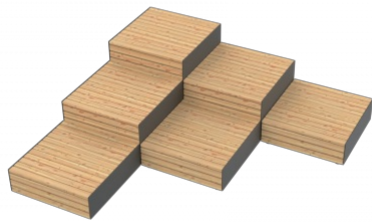

PLAT-O-PARC 7

GENERAL INFORMATION

 **Dimensions:** 3,60 x 3,60 x 0,90

Transform urban spaces into lively, natural oases with PLAT-O-PARC, the modular system for modern recreational areas with added value.

Whether in a park, schoolyard or the courtyard of a residential area, the well-designed combination of seating and planting elements creates a pleasant place to spend time with character.

**PLAT-O-PARC – DESIGN RELAXATION, EXPERIENCE NATURE
THE SEATER AND PLANTER MODULES CAN BE FLEXIBLY
COMBINED IN THREE DIFFERENT HEIGHTS. THANKS TO THE
CLEARLY STRUCTURED GRID OF 1.20 x 1.20 M, YOU CAN
DESIGN ANY AREA INDIVIDUALLY – GEOMETRICALLY,
ORGANICALLY OR PLAYFULLY. IN JUST A FEW SIMPLE STEPS,
YOU CAN CREATE A GREEN MEETING PLACE THAT INVITES
PEOPLE TO LINGER, RELAX AND SOCIALISE. WITH PLAT-O-
PARC, URBAN DESIGN BECOMES A CREATIVE EXPERIENCE –
FUNCTIONAL, VERSATILE AND AESTHETICALLY APPEALING.**