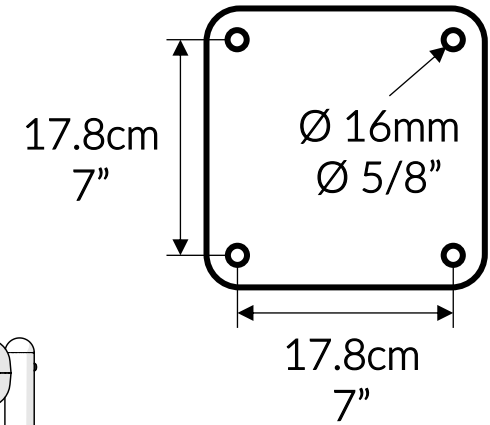

Part Reference	Description
PP-BABL-LGE-SF	Babel Drum (Large) - G-Major (Surface Fix)

Check Risk Assessment

Packages

x1

x1

x1

		L	W	H	Weight	Net
x1	900929	47cm / 18.5"	47cm / 18.5"	26cm / 10"	11kg / 24lbs	
x1	900525	140cm / 55"	40cm / 16"	5cm / 2"	10kg / 22lbs	
x1	902170	32cm / 12.5"	23cm / 9"	23cm / 9"	6kg / lbs	

Tools required (not supplied)

¼" Bit Driver Ratchet

Spirit level

Tape Measure

900929

900525

6mm x1

301119

 x3

603403

902170

③ x1

803387

Ⓑ x3

501203

Ⓒ x4