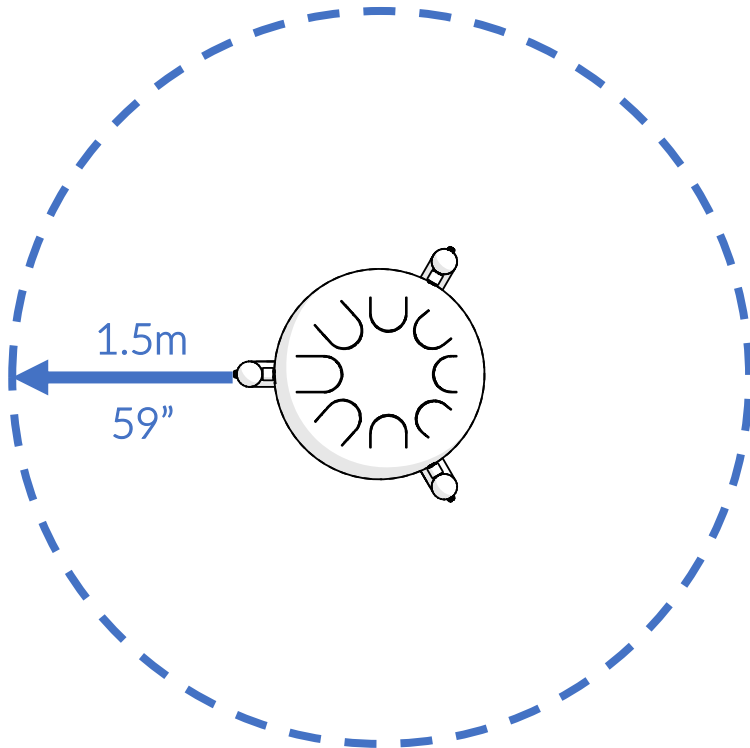

Part Reference	Description
PP-BABL-LGE-SF	Babel Drum (Large) - G-Major (Surface Fix)

Check Risk Assessment

Packages

x1

x1

x1

		L	W	H	Weight	Net
x1	900929	47cm / 18.5"	47cm / 18.5"	26cm / 10"	11kg / 24lbs	
x1	900525	140cm / 55"	40cm / 16"	5cm / 2"	10kg / 22lbs	
x1	902170	32cm / 12.5"	23cm / 9"	23cm / 9"	6kg / lbs	

Tools required (not supplied)

¼" Bit Driver Ratchet

Spirit level

Tape Measure

900929

900525

6mm x1

301119