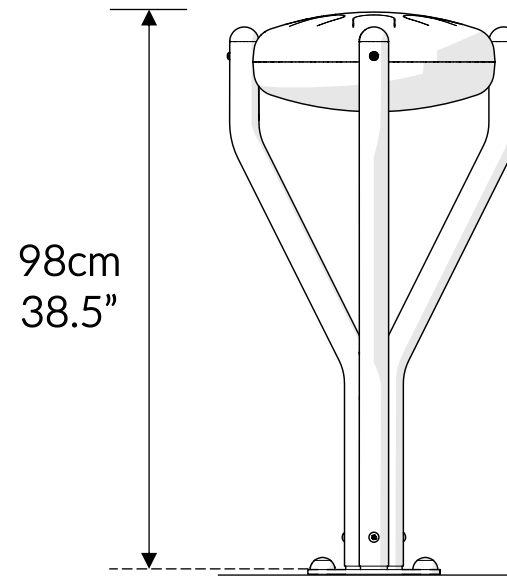

Part Reference	Description
PP-BABL-LGE-SF	Babel Drum (Large) - G-Major (Surface Fix)

Check Risk Assessment

Packages

x1

x1

x1

		L	W	H	Weight	Net
x1	900929	47cm / 18.5"	47cm / 18.5"	26cm / 10"	11kg / 24lbs	
x1	900525	140cm / 55"	40cm / 16"	5cm / 2"	10kg / 22lbs	
x1	902170	32cm / 12.5"	23cm / 9"	23cm / 9"	6kg / lbs	

Tools required (not supplied)

¼" Bit Driver Ratchet

Spirit level

Tape Measure

900929

900525

6mm x1

301119

 x3

603403

902170

③ x1

803387

Ⓑ x3

501203

Ⓒ x4