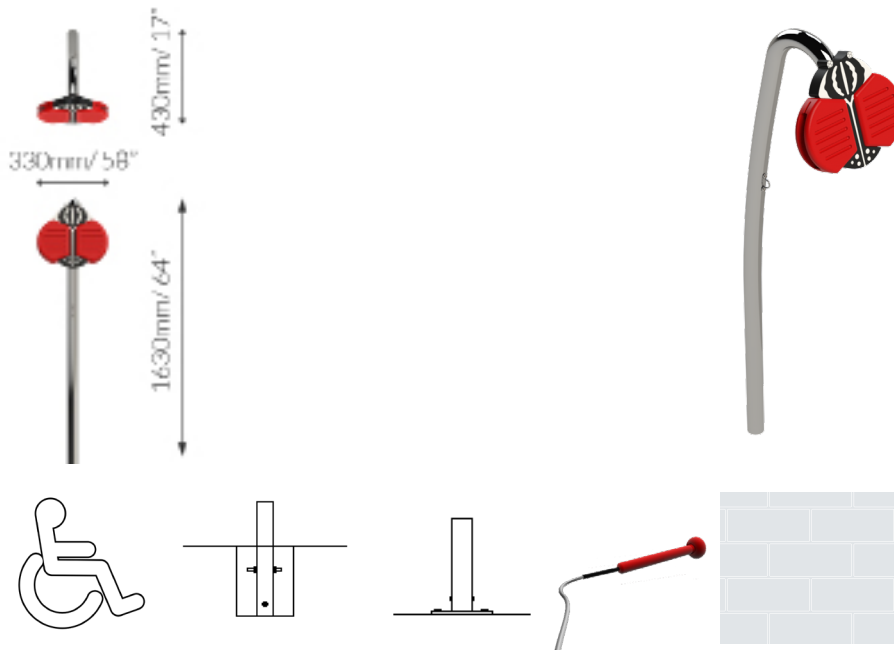

## Description

These playful “bugs” produce lively sounds that will spark young imaginations while they discover the wonders of nature. Each beetle features temple block “wings” equipped with notches that create a sensory, ridged surface. Strike the bugs with the mallets to make a loud echo sound, or scrape the ridges to produce a guiro effect

## Tuning and Sound Level Data

Unpitched Percussion

## Materials and Features

- HPL insect body.
- Temple Block wings made from reinforced hollow polymer.
- 316 Stainless Steel frame.
- 2 x 1 part vandal resistant mallets.
- Vandal resistant 300 series stainless steel fixings.