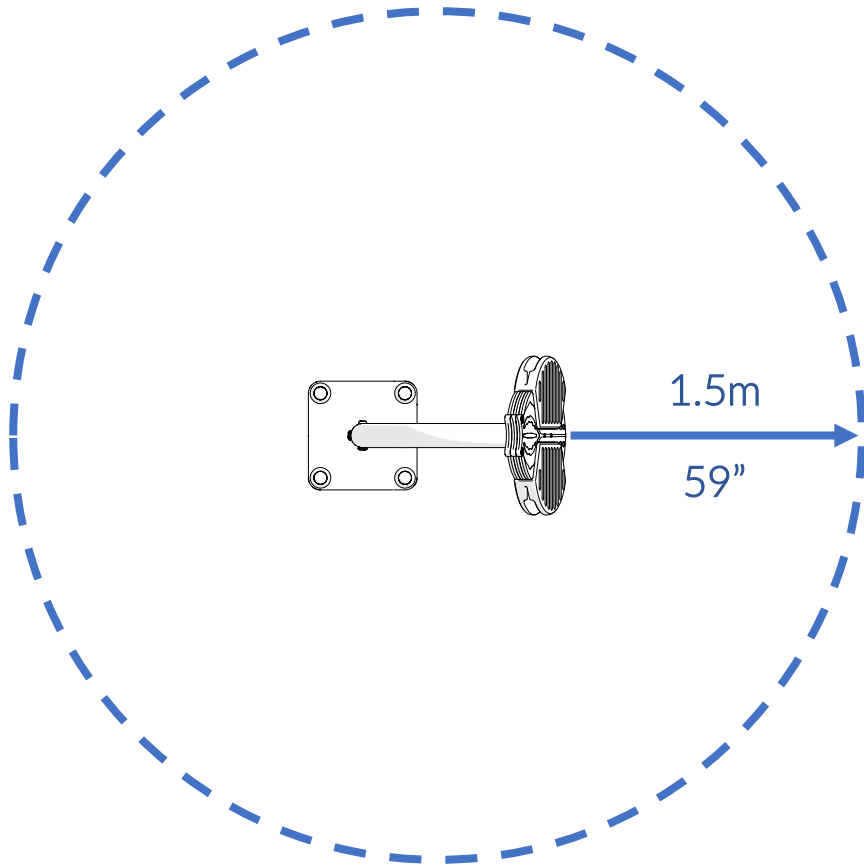

Part Reference	Description
PP-BUG-FLOW-SF	Flower Beetle (Surface Fix)

Check Risk Assessment

144cm
56.5"

Packages

x1

x1

x1

		L	W	H	Weight	Net
x1	906260	47.5cm / 19"	37.5cm / 15"	9cm / 3.5"	2.5kg / 5.5lbs	2.5kg / 5.5lbs
x1	906274	148cm / 50"	48cm / 6"	7cm / 2"	5.5kg / 12lbs	5kg / 11lbs
x1	902172	32cm / 12.5"	23cm / 9"	23cm / 9"	4.5kg / 9.9lbs	4kg / 8.8lbs

Tools required (not supplied)

¼" Bit Driver Ratchet

¼" hex adapter

Spirit level

Tape Measure

906274	
 <p>① x1 811538</p>	<p>Ⓔ x2 500746</p> 
	<p>Ⓕ x1 603150</p> 
	<p>TX30 x1 500473</p> 
	<p>TX40 x1 500474</p> 
<p>④ x2 906293</p> 	