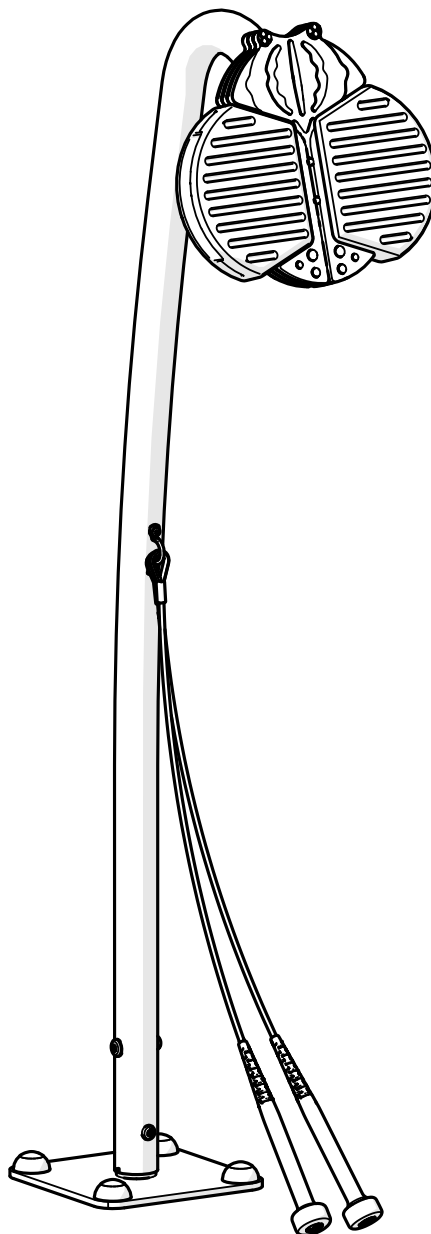

percussionplay.com

info@percussionplay.com

UK
[01730 235 180](tel:01730235180)

USA & CAN
[+1 (866) 882 9170](tel:+18668829170)

EUR & ROW
[+44 1730 235 180](tel:+441730235180)