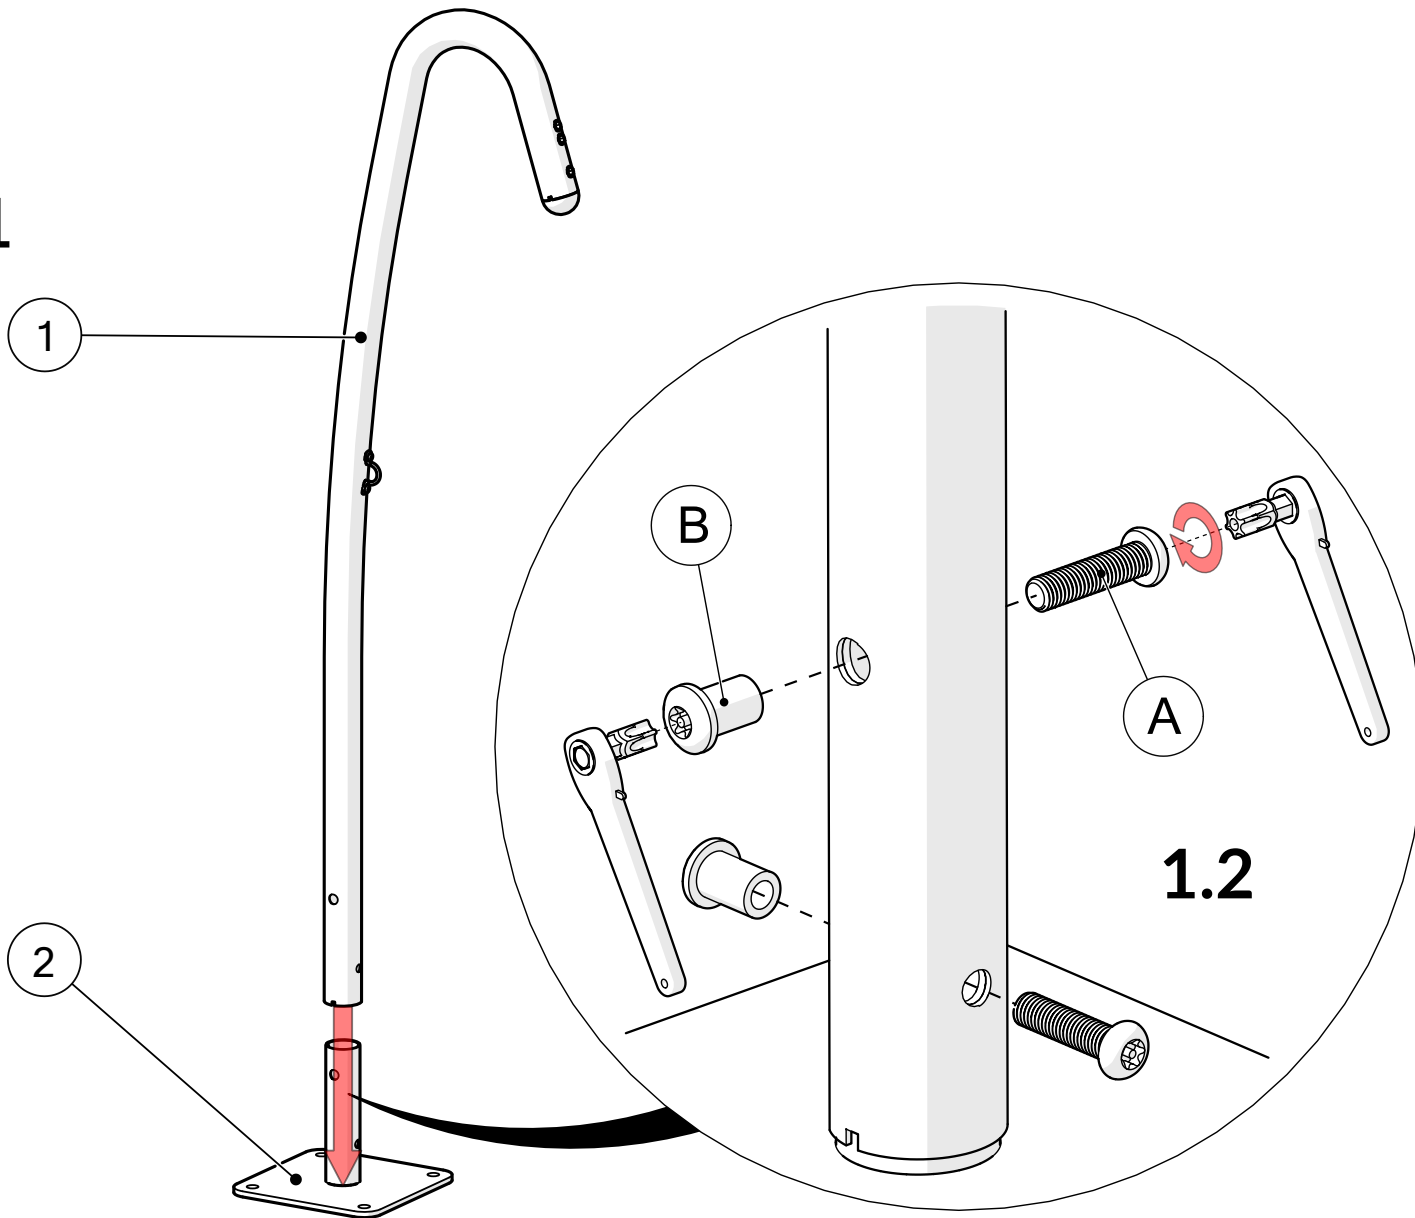

1.

1.1

x2

x2 TX45

A		x2
B		x2