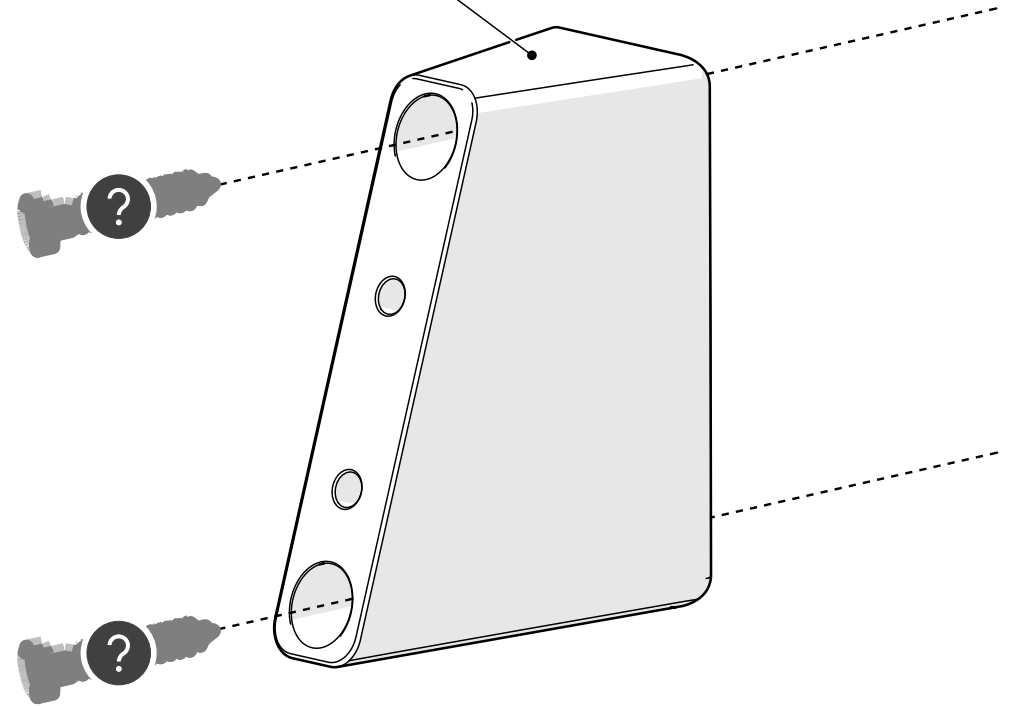

Part Reference	Description
PP-BUG-FLOW-WF	Flower Beetle (Wall Fix)

Check Risk Assessment

Confirm
height with
client

Packages

x1

		L	W	H	Weight	Net
x1	PP-BUG-FLOW-WF	47.5cm / 19"	37.5cm / 15"	9cm / 3.5"		

Tools required (not supplied)

1.

Wall fixing should not present a hazard

Refer to your local Health & Safety standards

1.1

1

1.2

Wall

Example fixing