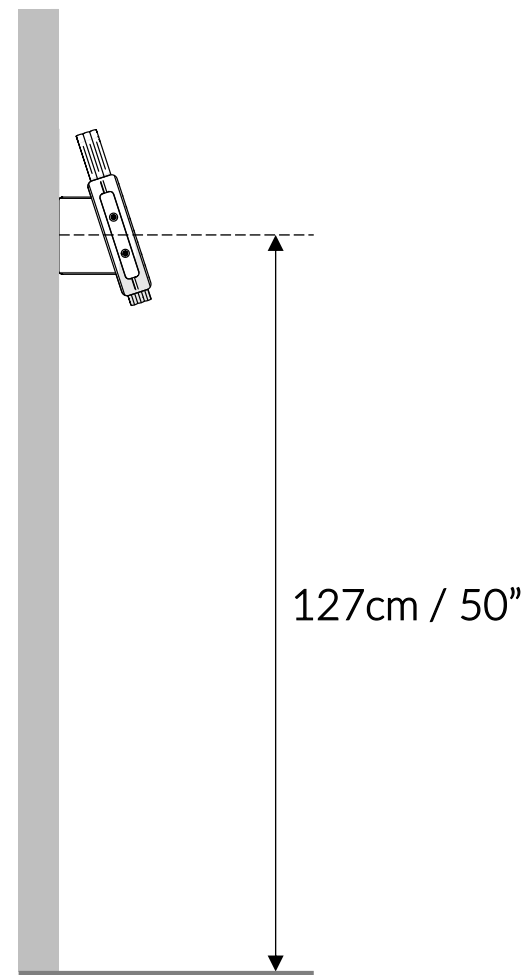

Part Reference	Description
PP-BUG-FLOW-WF	Flower Beetle (Wall Fix)

Check Risk Assessment

Confirm
height with
client

Packages

x1

		L	W	H	Weight	Net
x1	PP-BUG-FLOW-WF	47.5cm / 19"	37.5cm / 15"	9cm / 3.5"		

Tools required (not supplied)

¼" Bit Driver Ratchet

¼" hex adapter

Spirit level

Tape Measure

PP-BUG-FLOW-WF	
<p>① x1 813153</p> 	<p>③ x1 810300</p> 
<p>② x2 906293</p> 	
<p>A x1 603150</p> 	<p>B x2 500448</p> 
<p>TX25 x1 500472</p> 	<p>TX40 x1 500474</p> 