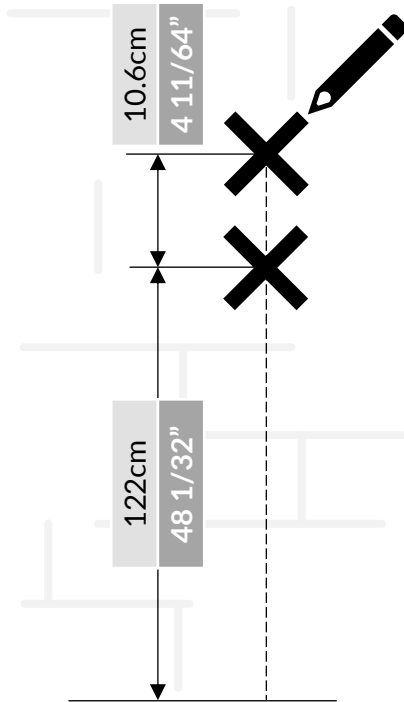

1.

Wall fixing should not present a hazard

Refer to your local Health & Safety standards

1.1