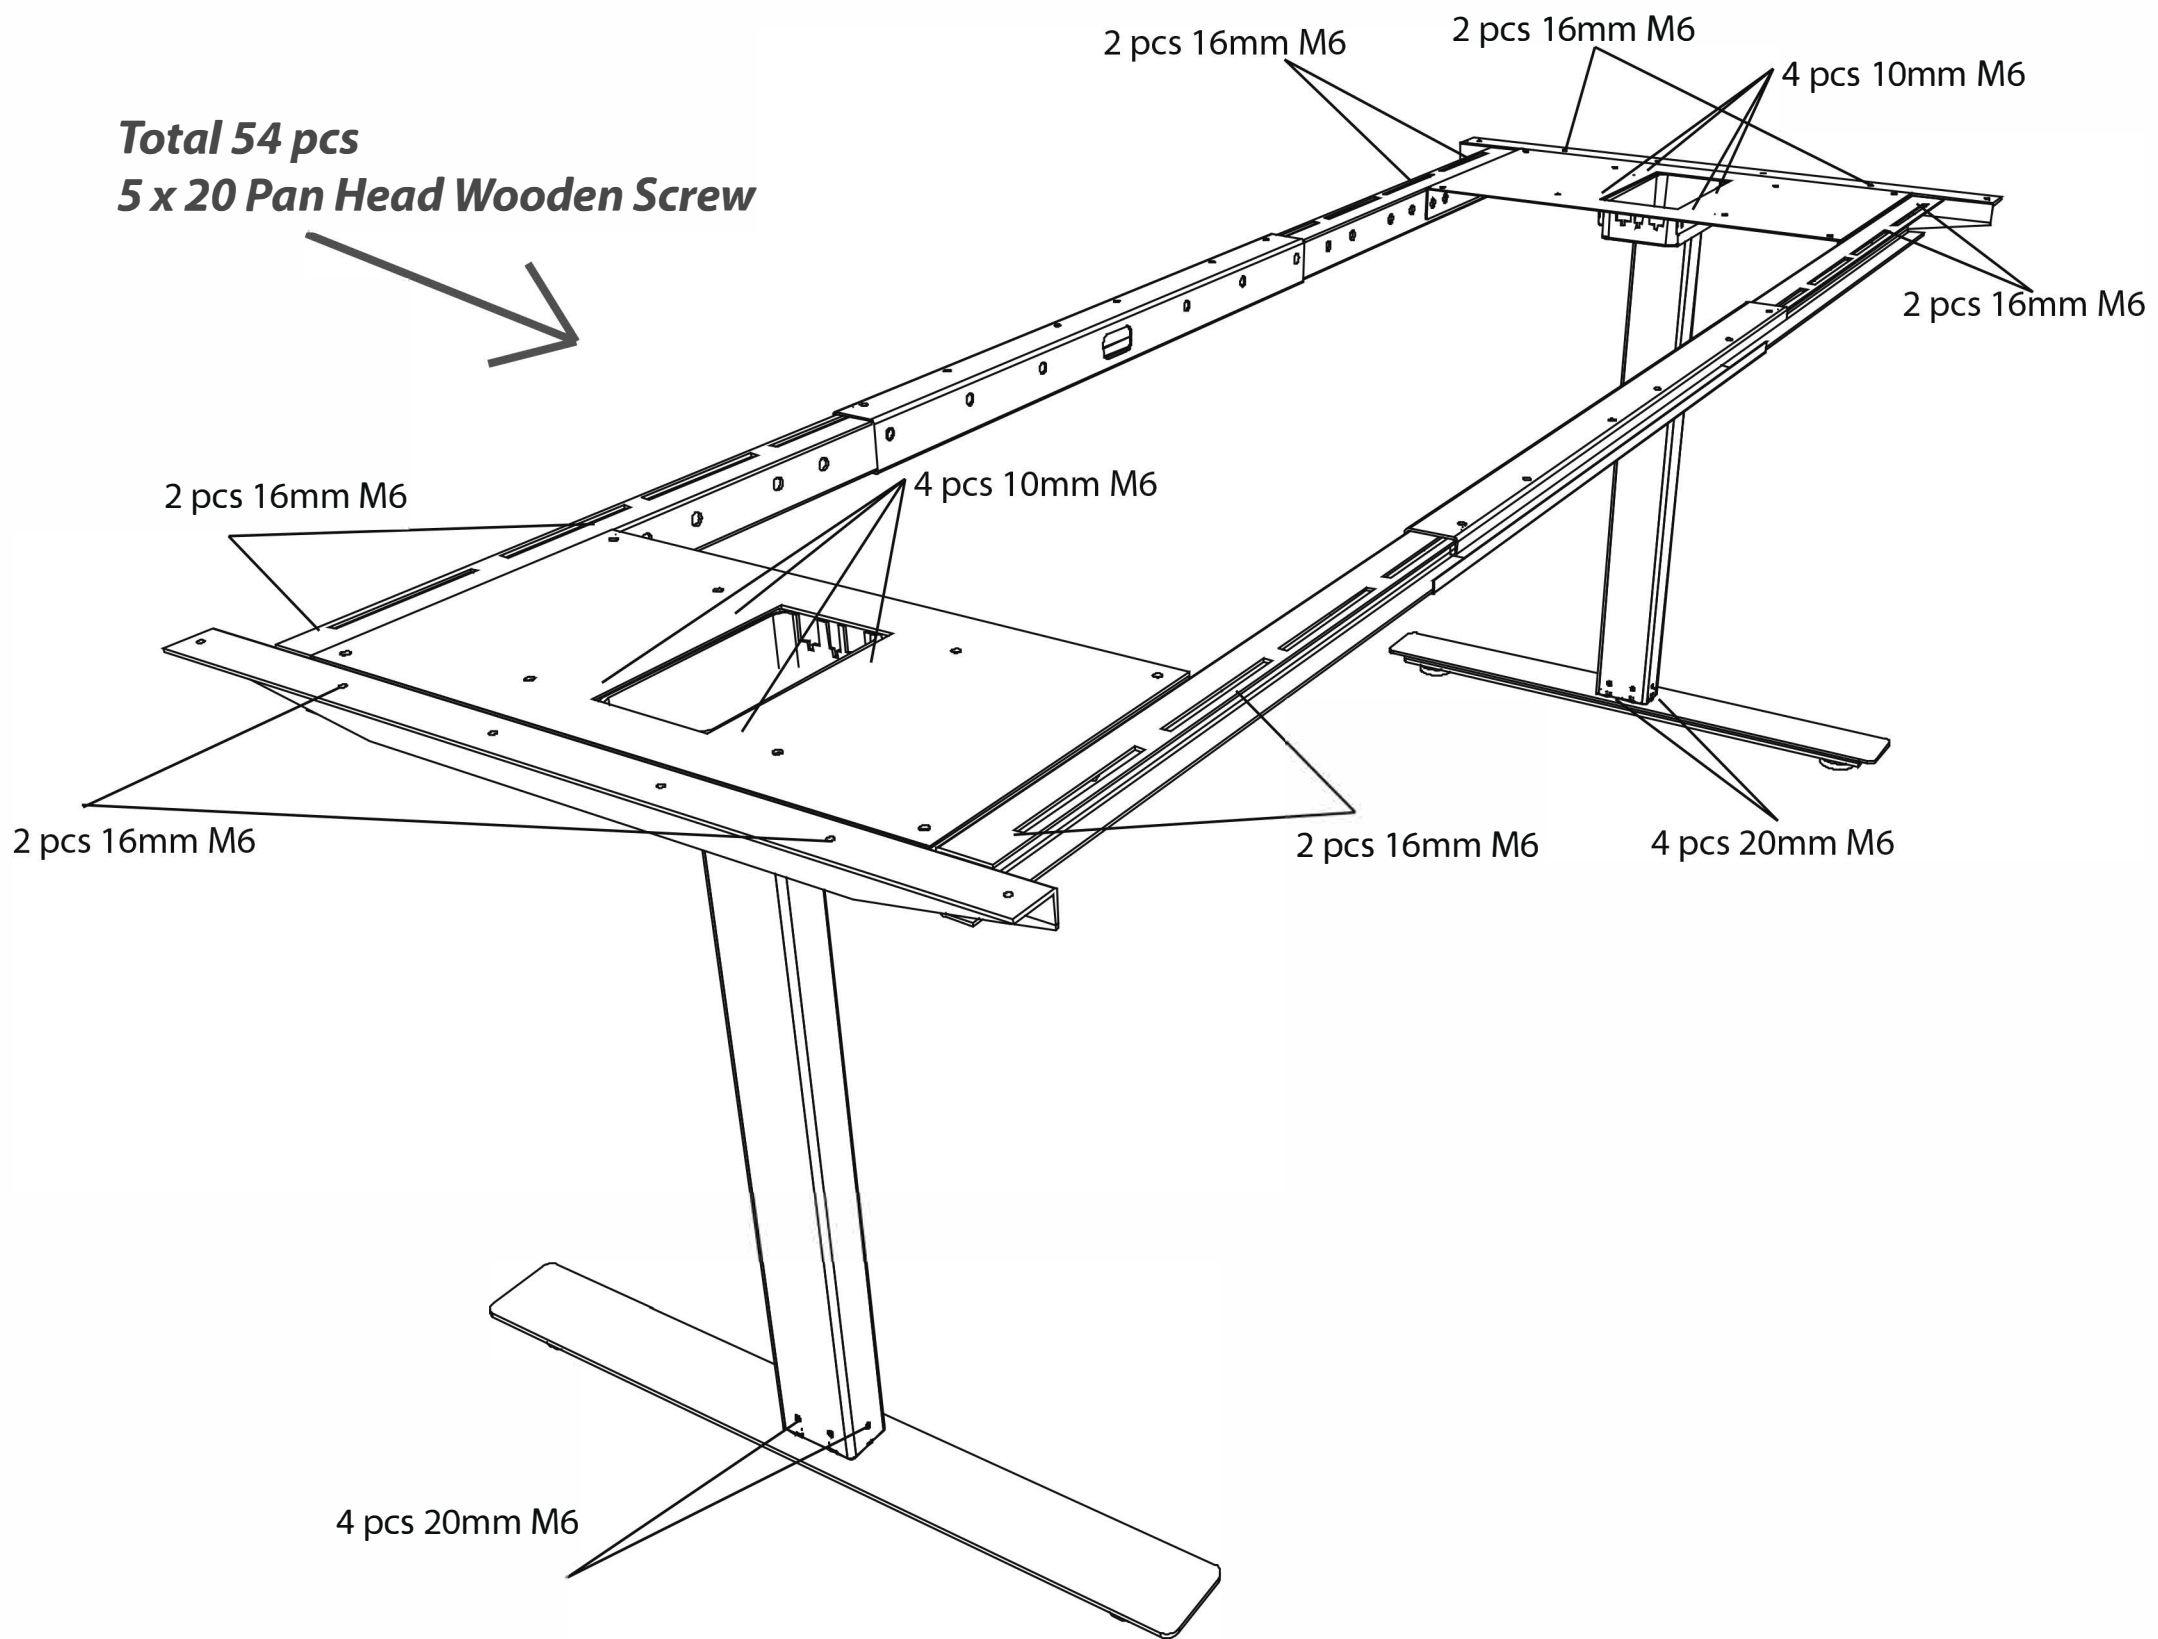

# 2-leg conference - assembly guidance

**2-leg conference frame. Standard, without bar extension, up to 270 cm**

*Consists of:*

- 2 top trays (art.no. EMTT93)
- 2 ends 70 cm (art.no. EMEK7193)
- 2 sets of crossbars
- 2 x legs with 70 cm foot

*KIT 2-leg conference:*

- |                               |          |
|-------------------------------|----------|
| 5 x 20mm Pan Head wood screws | - 54 pcs |
| M6 x 16mm lower w/umbraco     | - 12 pcs |
| M6 x 10mm lower w/umbraco     | - 8 pcs  |
| M6 x 20mm lower w/umbraco     | - 8 pcs  |
| Leveling screws on foot       | - 4 pcs  |