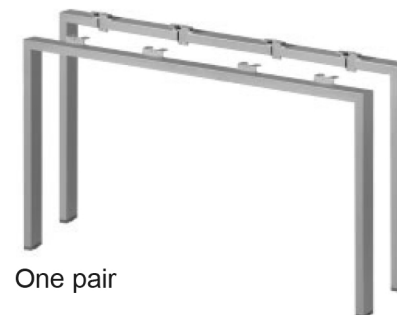

# SQB frame and legs flexi 1 set mid leg

SQB table, flexible length - 160 / 180 / 200 / 220 and 240 / 270 / 350 cm

**Size 160 - 220 contains:**

- 1 pair end legs
- 4 telescopic rails
- 16 screws

**Size 240 - 350 contains:**

- 1 pair end legs
- 1 set mid legs
- 8 telescopic rails
- 40 screws

**Telescopic rails**

- For lengths 160 - 220: 4 pcs
- For lengths 240 - 350: 8 pcs

**Midbar / midlegs**

One set

**End legs**

One pair