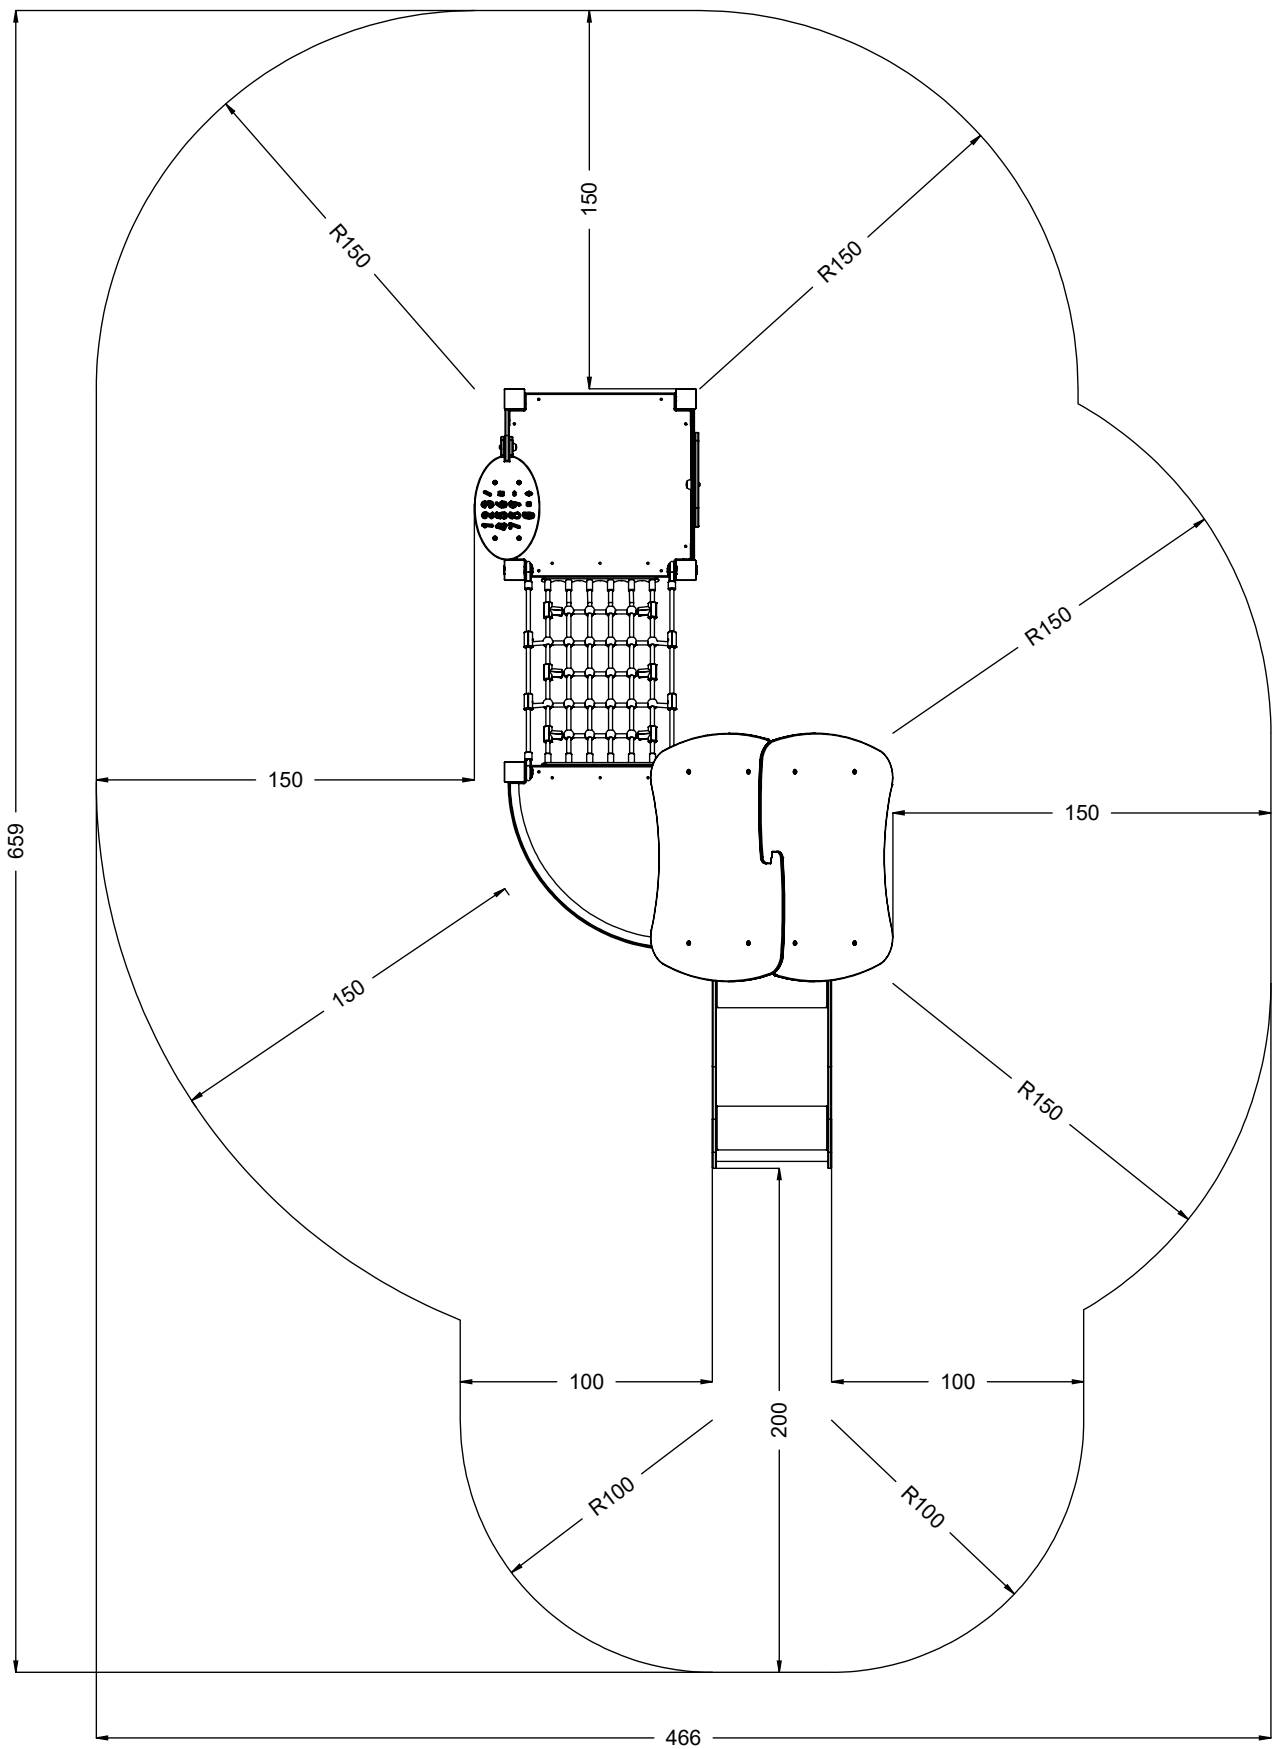

[cm]

vinci
play