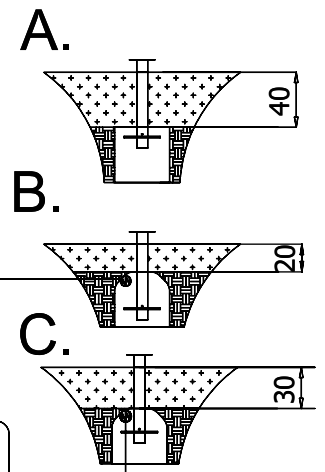

vinci  
play

E37

36x M10x120 (K2)  
38x M10x120 (K3)

**NOT INCLUDED**

2x M8x120 (K2)

**NOT INCLUDED**

[cm]

x2  
 5,5h  
 48h  
 K1 x11 >0.06m³  
 K2/K3 x11 >0.02m³

vinci play

0106 A  
x1

0106 B  
x1

0106 C  
x1

0106 D  
x1

0106 E  
x1

0106 F  
x1

0106 G  
x1