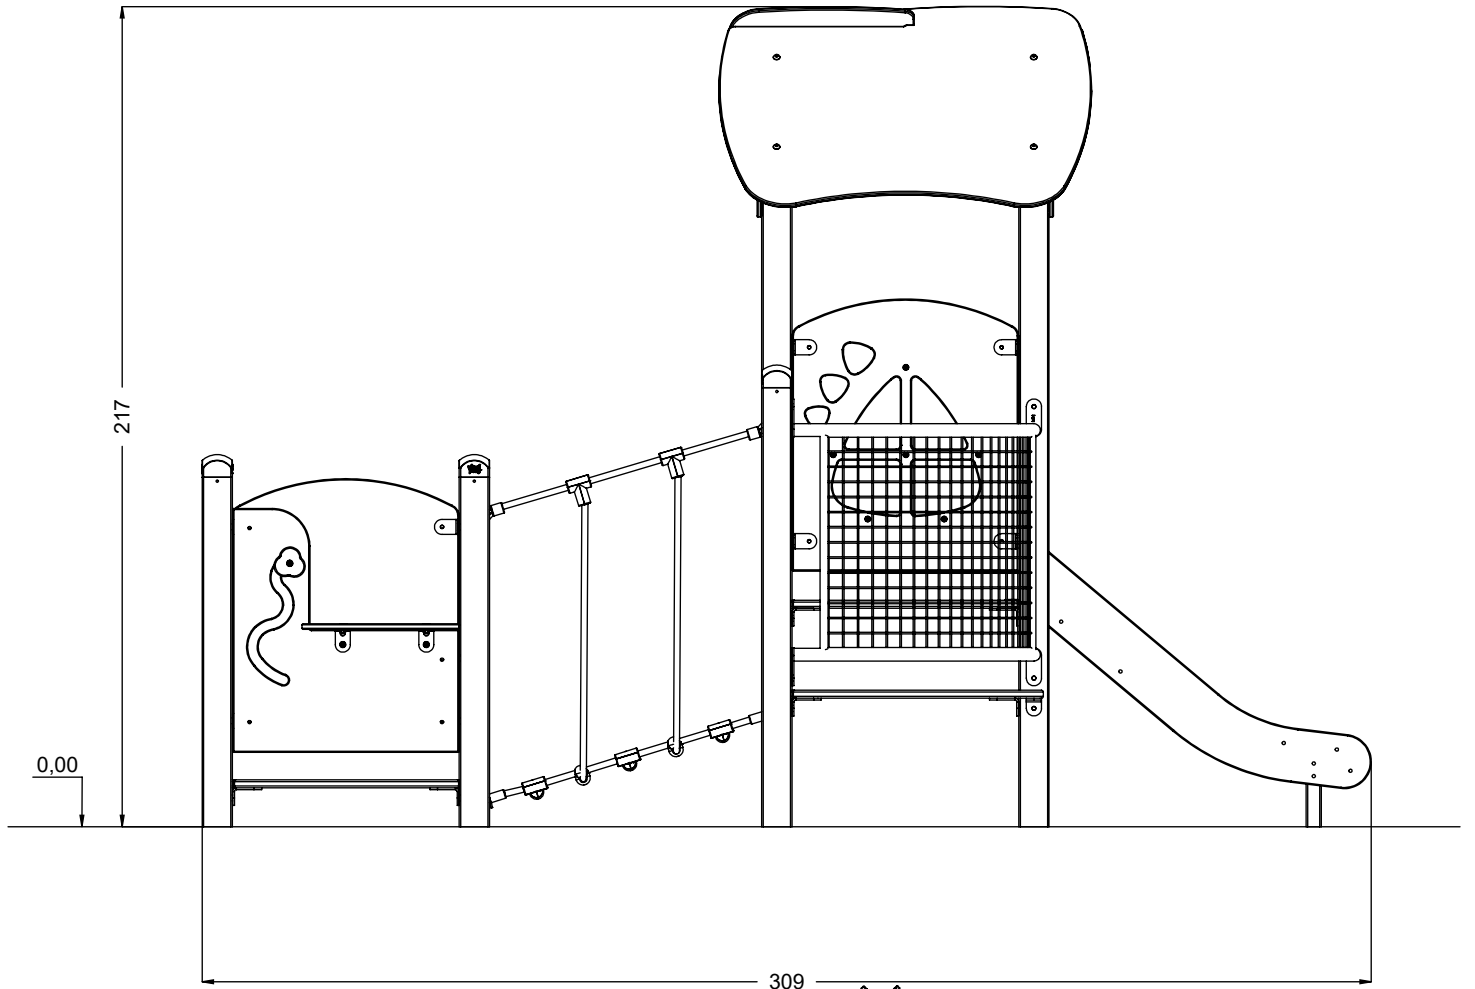

[cm]

vinci
play