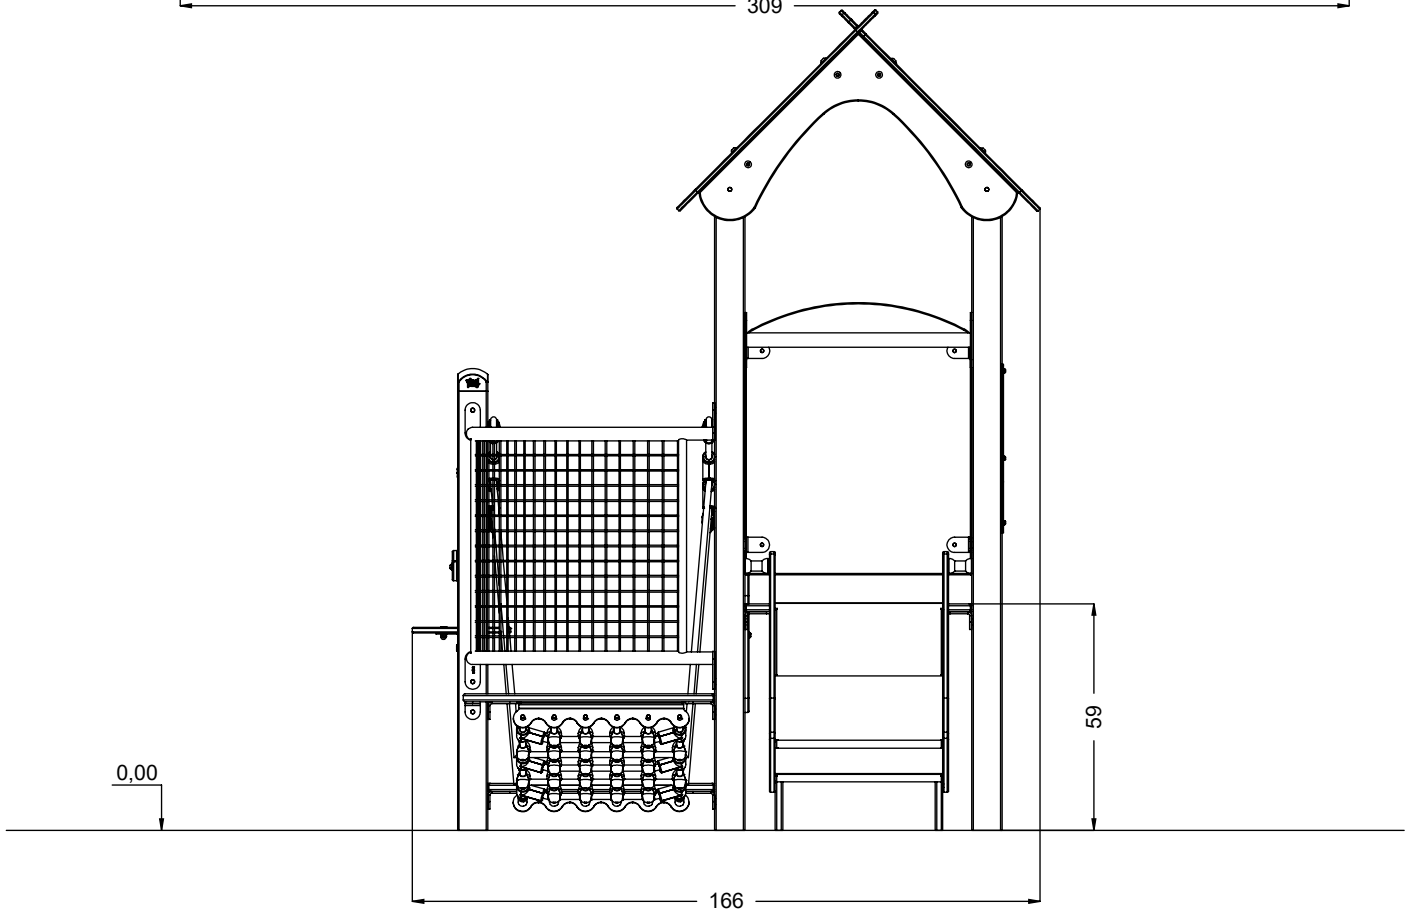

[cm]

vinci
play