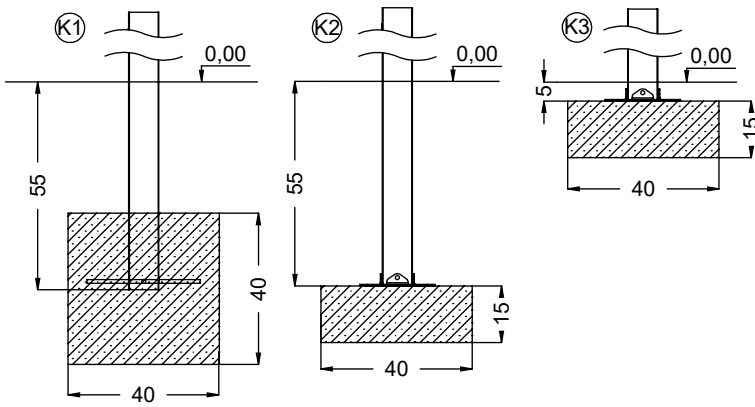

vinci  
play

E37

36x M10x120 (K2)  
38x M10x120 (K3)

**NOT INCLUDED**

2x M8x120 (K2)

**NOT INCLUDED**

[cm]

x2  
 5,5h  
 48h  
 K1 x11 >0.06m³  
 K2/K3 x11 >0.02m³