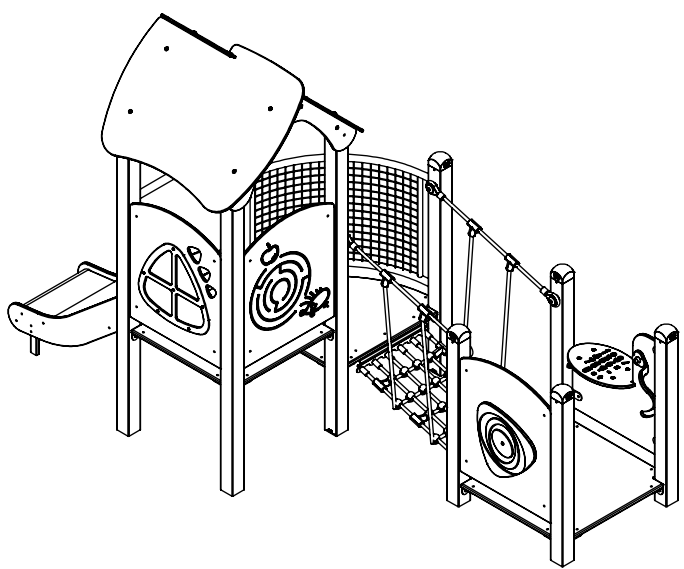

[cm]

vinci
play