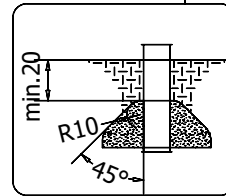

vinci  
play

E37

36x M10x120 (K2)  
38x M10x120 (K3)

**NOT INCLUDED**

2x M8x120 (K2)

**NOT INCLUDED**

[cm]

x2  
 5,5h  
 48h  
 K1 x11 >0.06m³  
 K2/K3 x11 >0.02m³