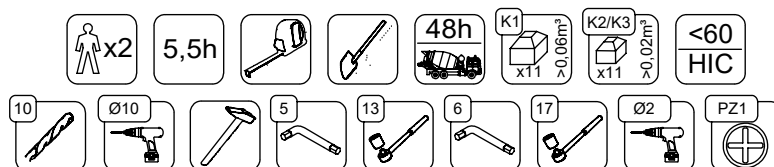

v012
04.02.2021
A. P.
[cm]