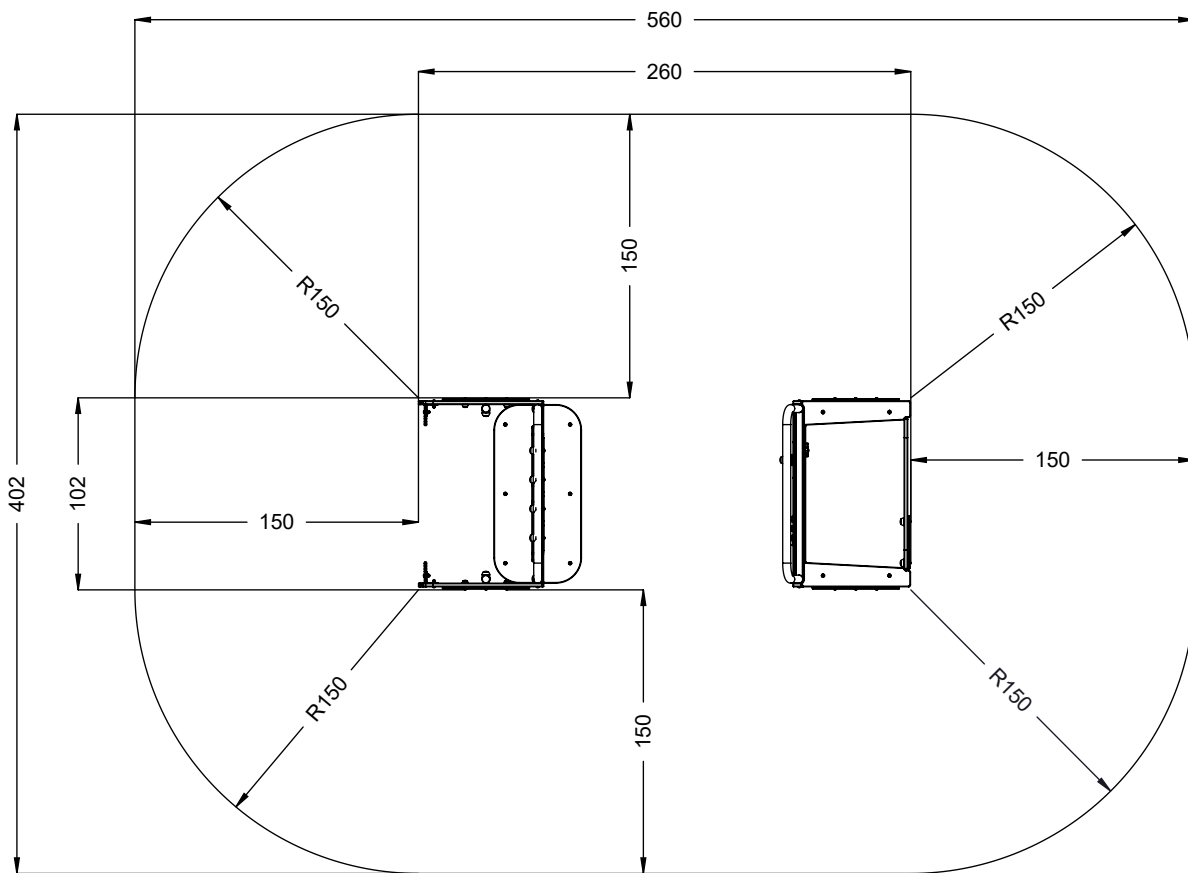

# 0820

v012  
21.02.2021  
A. H.  
[cm]

vinci  
play

[cm]

vinci  
play

[cm]

vinci  
play

24x M8x120 (K2)  
24x M8x120 (K3)

**NOT INCLUDED**

[cm]

3h

vinci  
play

081131  
x4

081139  
x1

081147  
x3

081132  
x1

2x **CE120**  
HDPE

[cm]

vinci  
play

Part No:  
000000-  
00000

000000-00000

[cm]

vinci  
play