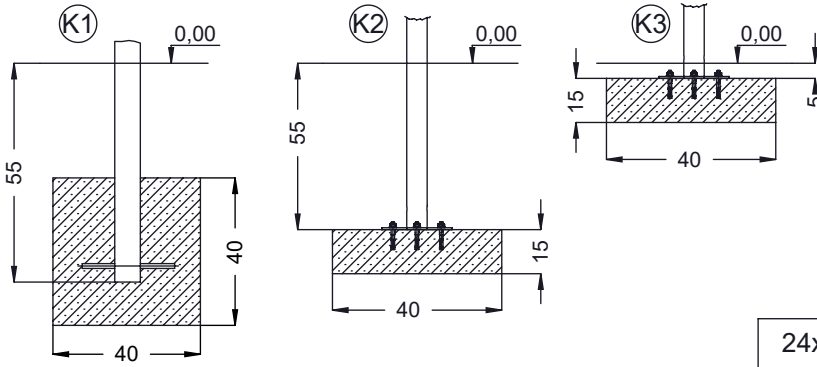

# 0820

v012  
21.02.2021  
A. H.  
[cm]

vinci  
play

[cm]

vinci  
play

[cm]

vinci  
play

24x M8x120 (K2)  
24x M8x120 (K3)

**NOT INCLUDED**

[cm]

3h

vinci  
play

081131  
x4

081139  
x1

081147  
x3

081132  
x1

2x **CE120**  
HDPE

[cm]

vinci  
play

Part No:  
000000-  
00000

000000-00000

[cm]

vinci  
play