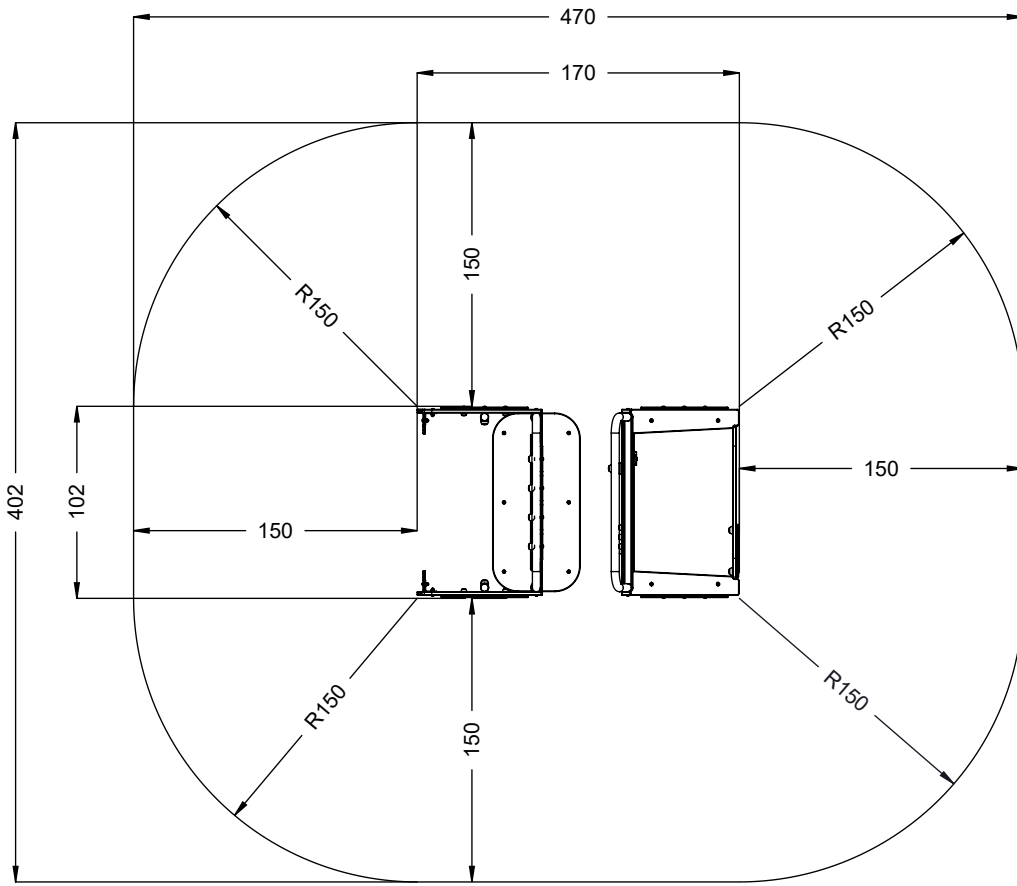

# 0820

v012  
21.02.2021  
A. H.  
[cm]

vinci  
play

[cm]

vinci  
play

[cm]

vinci  
play

24x M8x120 (K2)  
24x M8x120 (K3)

**NOT INCLUDED**

[cm]

3h

vinci  
play

081131  
x4

081139  
x1

081147  
x3

081132  
x1

2x **CE120**  
HDPE

[cm]

vinci  
play

Part No:  
000000-  
00000

000000-00000

[cm]

vinci  
play