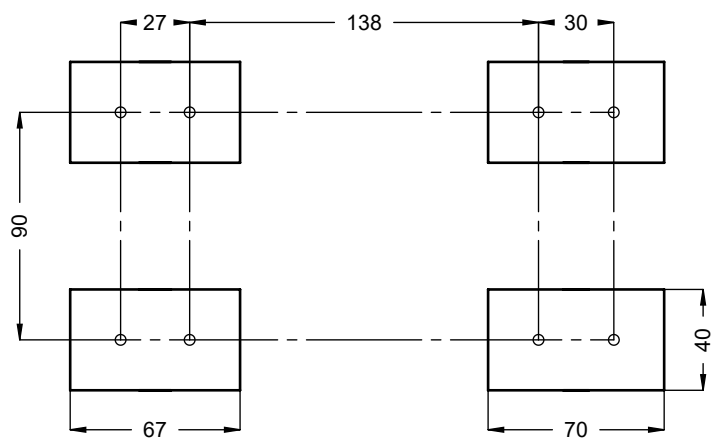

# 0820

v012  
21.02.2021  
A. H.  
[cm]

vinci  
play

[cm]

vinci  
play

[cm]

vinci  
play

24x M8x120 (K2)  
24x M8x120 (K3)

**NOT INCLUDED**

[cm]

3h

vinci  
play

081131  
x4

081139  
x1

081147  
x3

081132  
x1

2x **CE120**  
HDPE

[cm]

vinci  
play

Part No:  
000000-  
00000

000000-00000

[cm]

vinci  
play