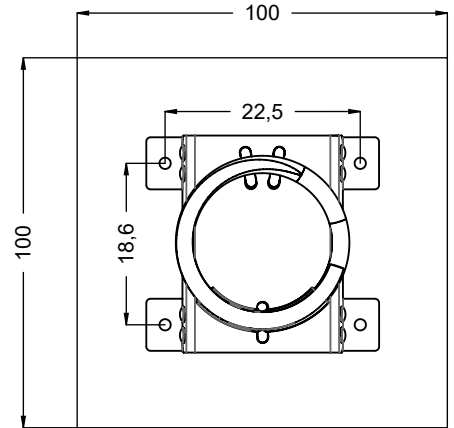

K3

	<b>K3</b>
<b>M10x120</b> x4	
<b>NOT INCLUDED</b>	

<b>M10</b> <b>DIN 9021</b>
<b>NOT INCLUDED</b> 

[cm]

 x2	1,5h			<b>K17</b> x1 >0,12m <sup>3</sup>	<b>48h</b> 	<b>K3</b> x1 >0,15m <sup>3</sup>
--	------	---	---	---	---	--

**vinci play**

SP7 x2

SP58-C1 x4  
C11

SP58-C2 x4  
C12

SP4-C1 x1  
C11

SP4-C2 x1  
C12

Part No:  
00000-  
00000

000000-00000