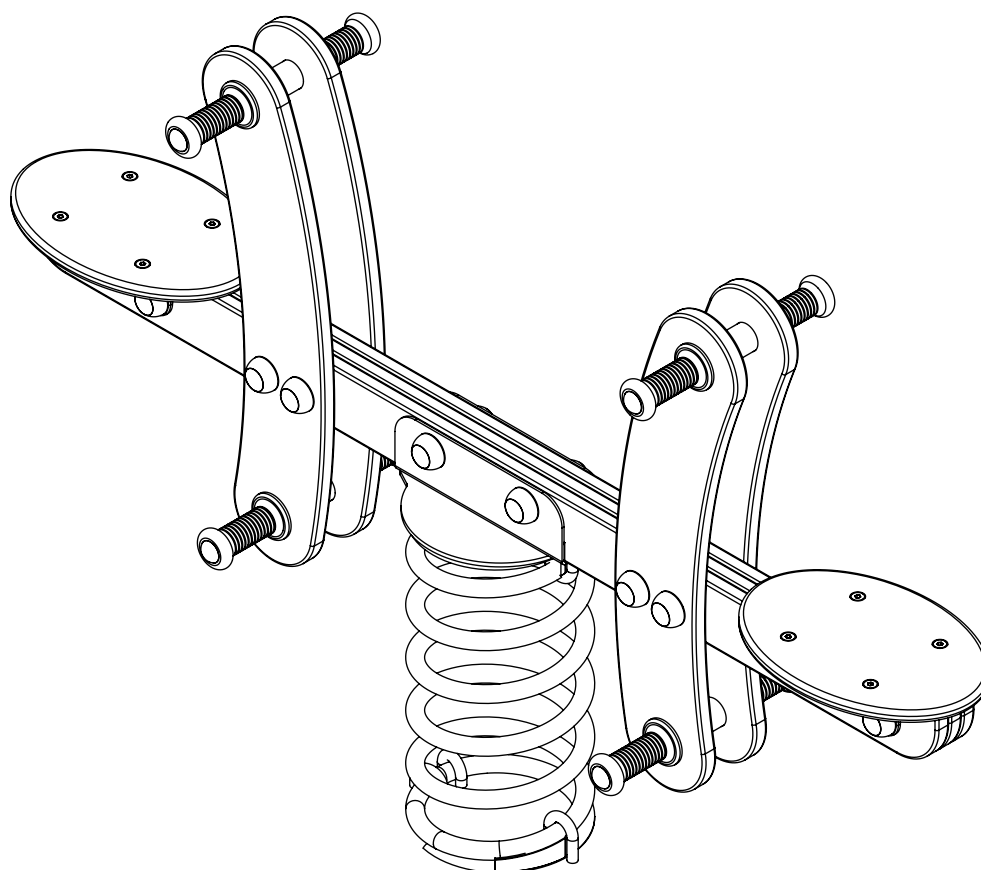

0601-1

v013
14.02.2020
A. H.
[cm]

vinci
play