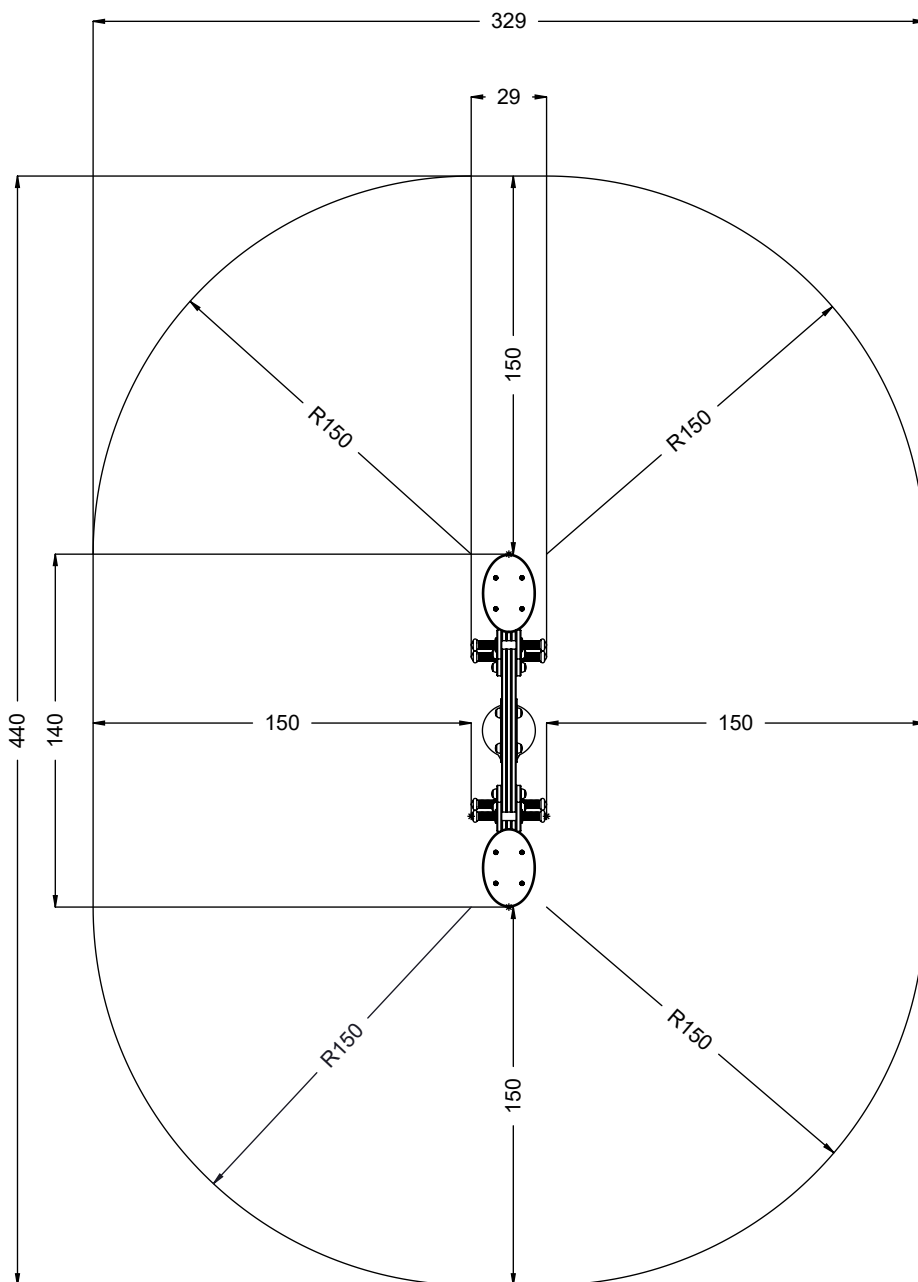

[cm]

vinci
play