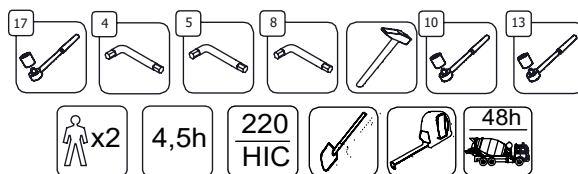

WD 1449

[cm]
v1/22.11.18
I.D.

play
vinci

[cm]

play
vinci

[cm]

14718990
x1

14721990
x2