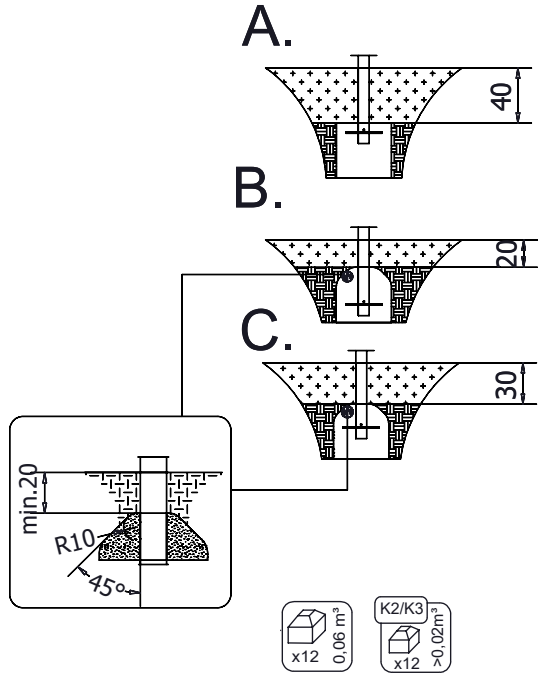

WD 1449

[cm]
v1/22.11.18
I.D.

play
vinci

[cm]

play
vinci

[cm]

14718990
x1

14721990
x2