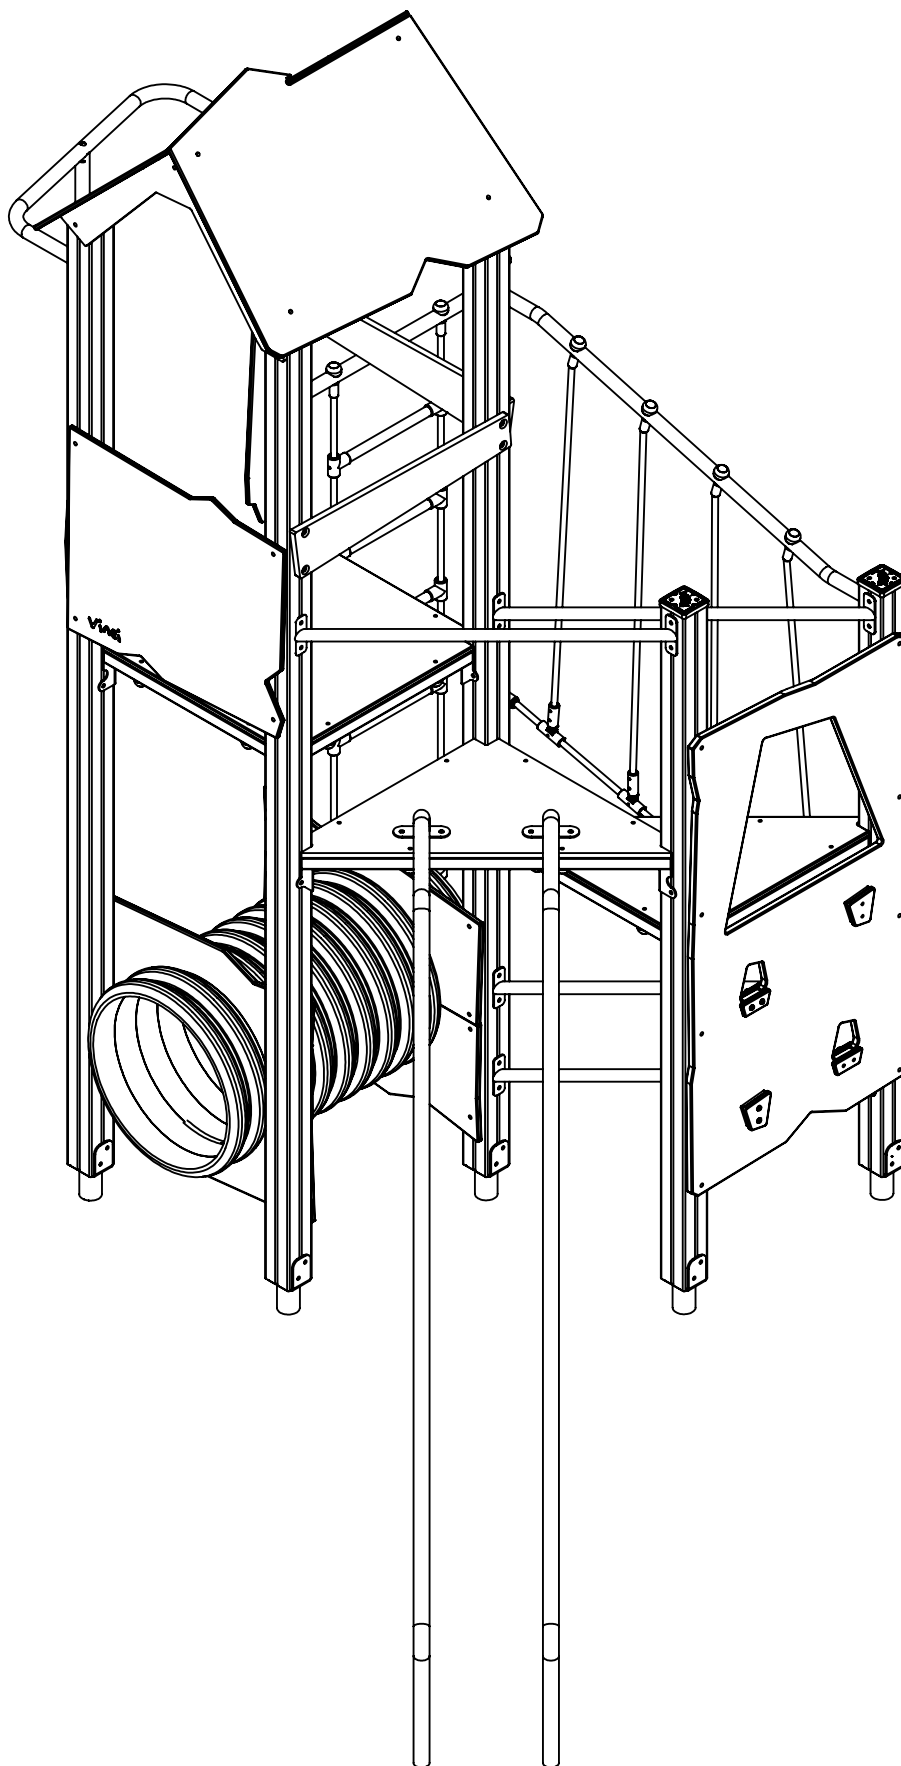

WD 1449

[cm]
v1/22.11.18
I.D.

play
vinci

[cm]

play
vinci

[cm]

14718990
x1

14721990
x2