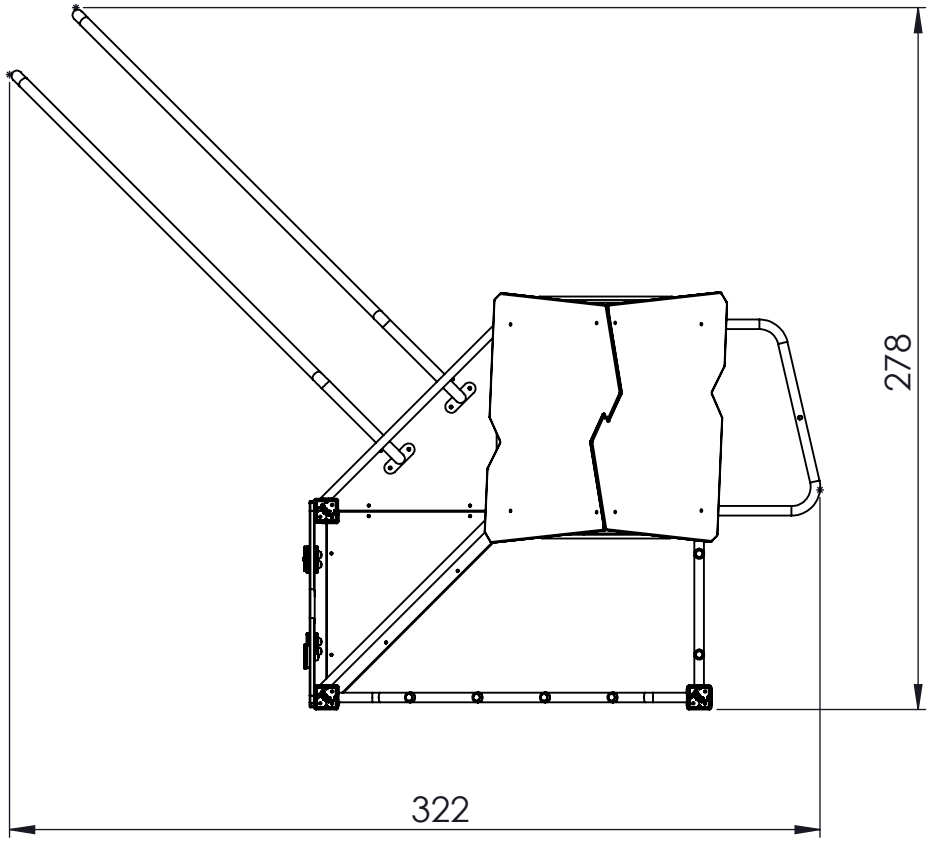

WD 1449

[cm]
v1/22.11.18
I.D.

play
vinci

[cm]

play
vinci

[cm]

14718990
x1

14721990
x2