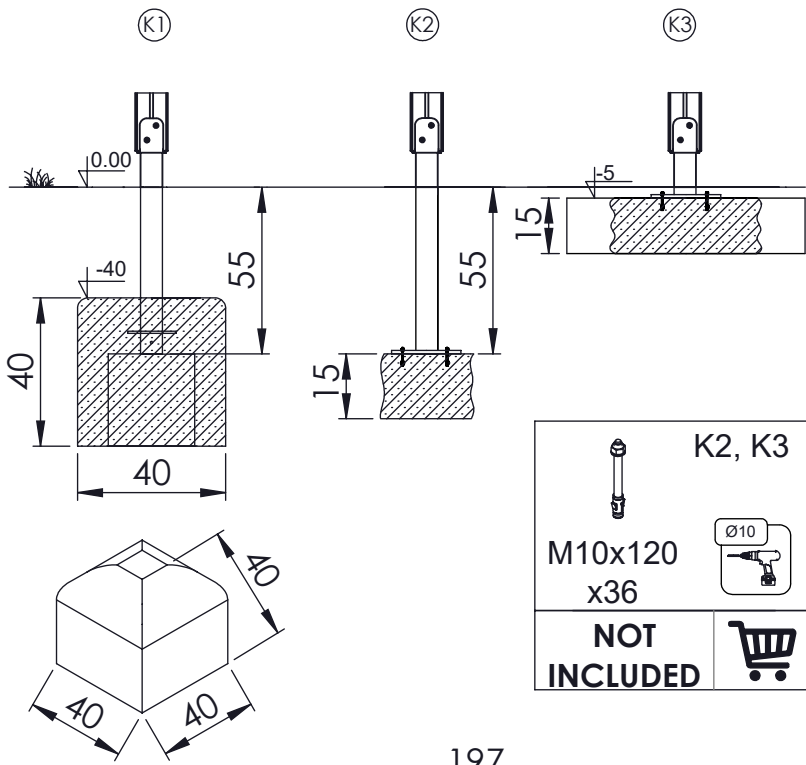

WD 1449

[cm]
v1/22.11.18
I.D.

play
vinci

[cm]

play
vinci

[cm]

14718990
x1

14721990
x2