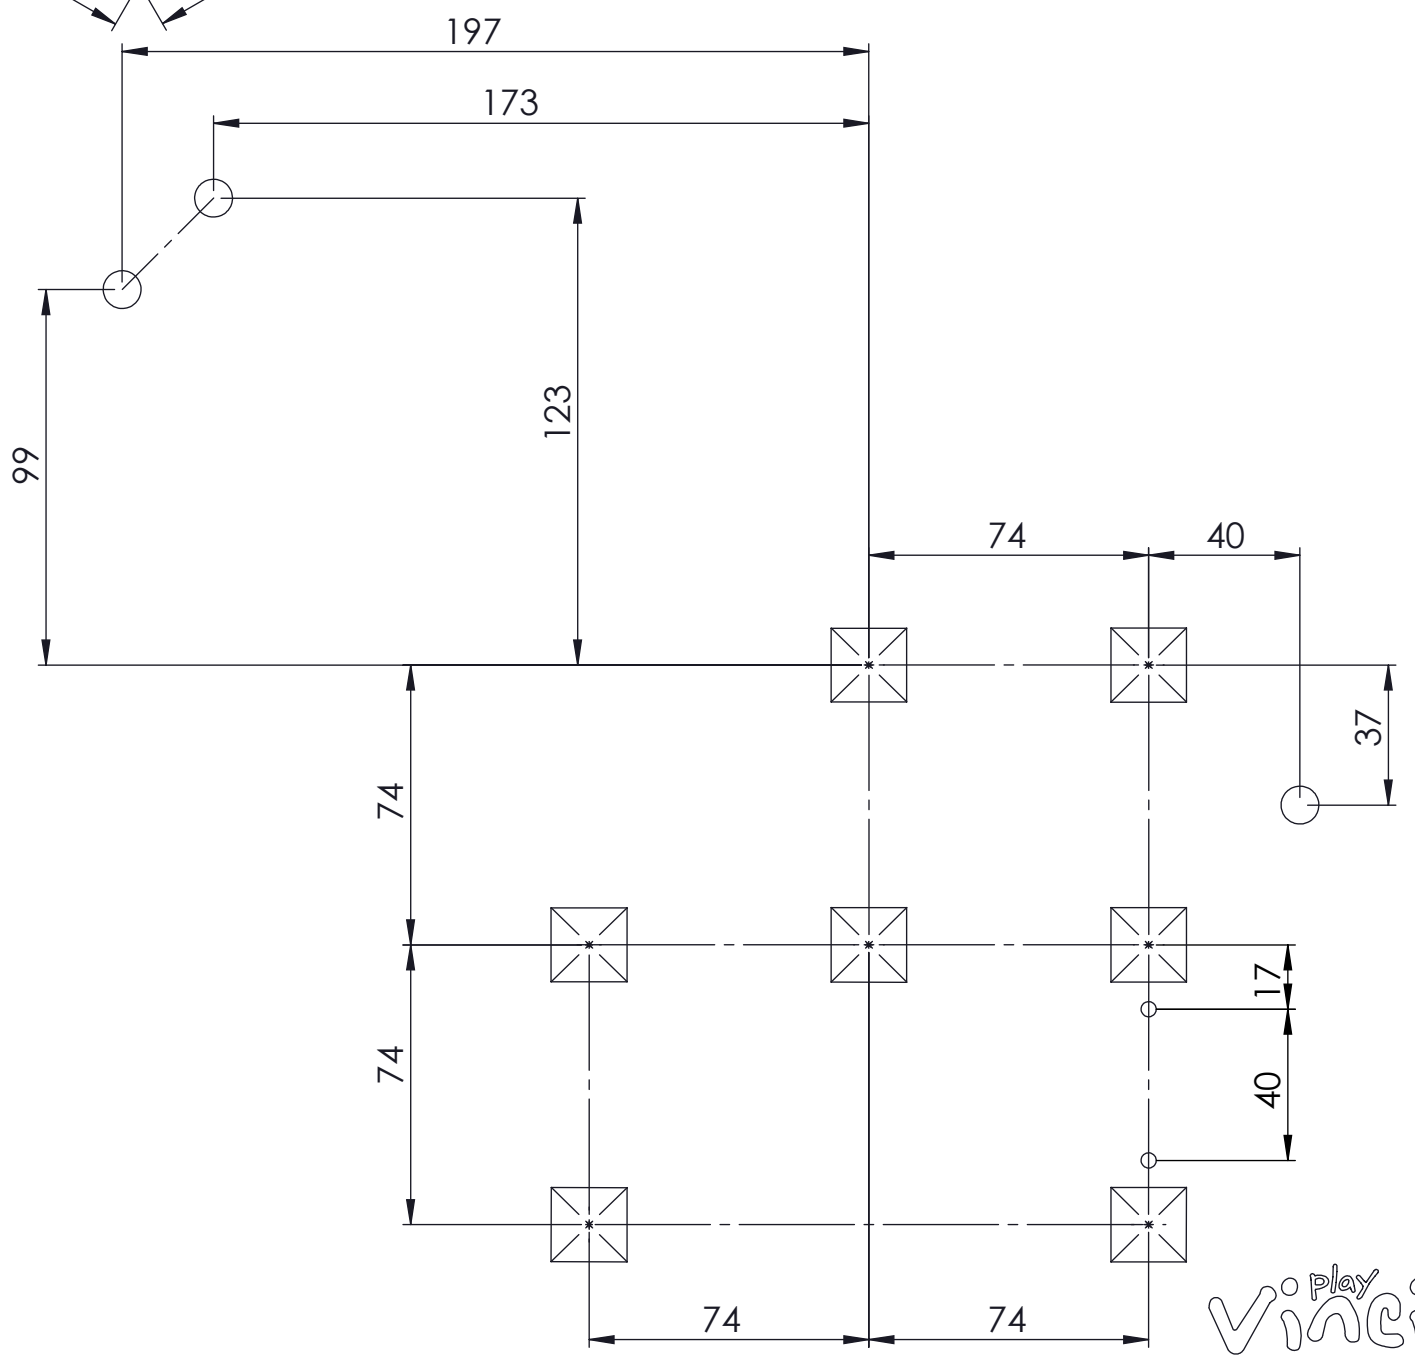

WD 1449

[cm]
v1/22.11.18
I.D.

play
vinci

[cm]

play
vinci

[cm]

14718990
x1

14721990
x2