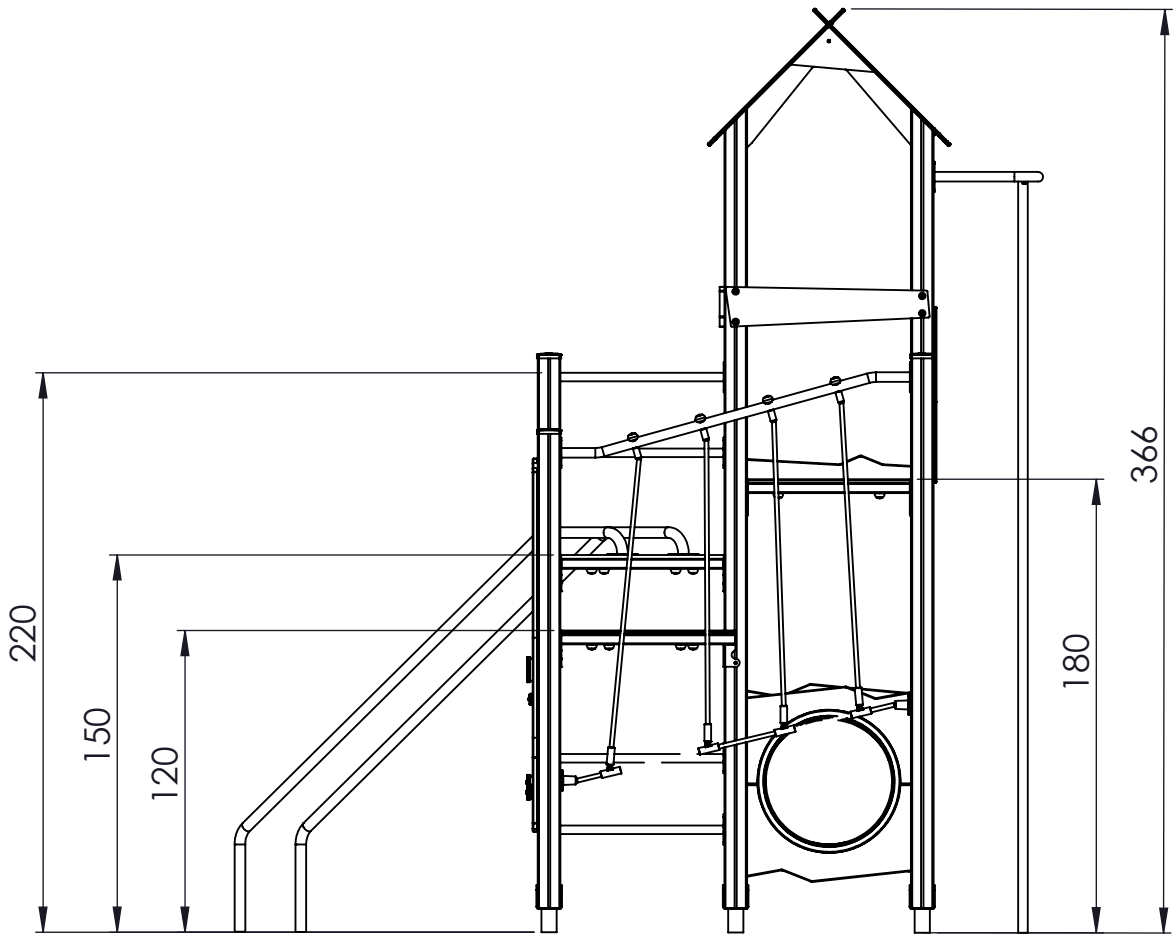

WD 1449

[cm]
v1/22.11.18
I.D.

play
vinci

[cm]

play
vinci

[cm]

14718990
x1

14721990
x2