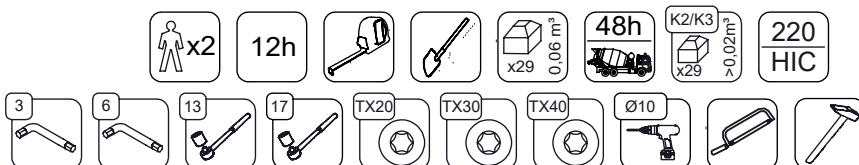

WD1450

[cm]
v011/07.02.19
I.D.

play
vinici

[cm]

play
Vinci

[cm]

play
Vinci

[cm]

x2
 12h

 x29 0.06 m³
 48h
 K2/K3 x29 >0.02m³

K2, K3
 M10x120
 x86
 Ø10
NOT INCLUDED

play
Vinci

14721990
x11

14718990
x4

14714040
x1

144126
x2