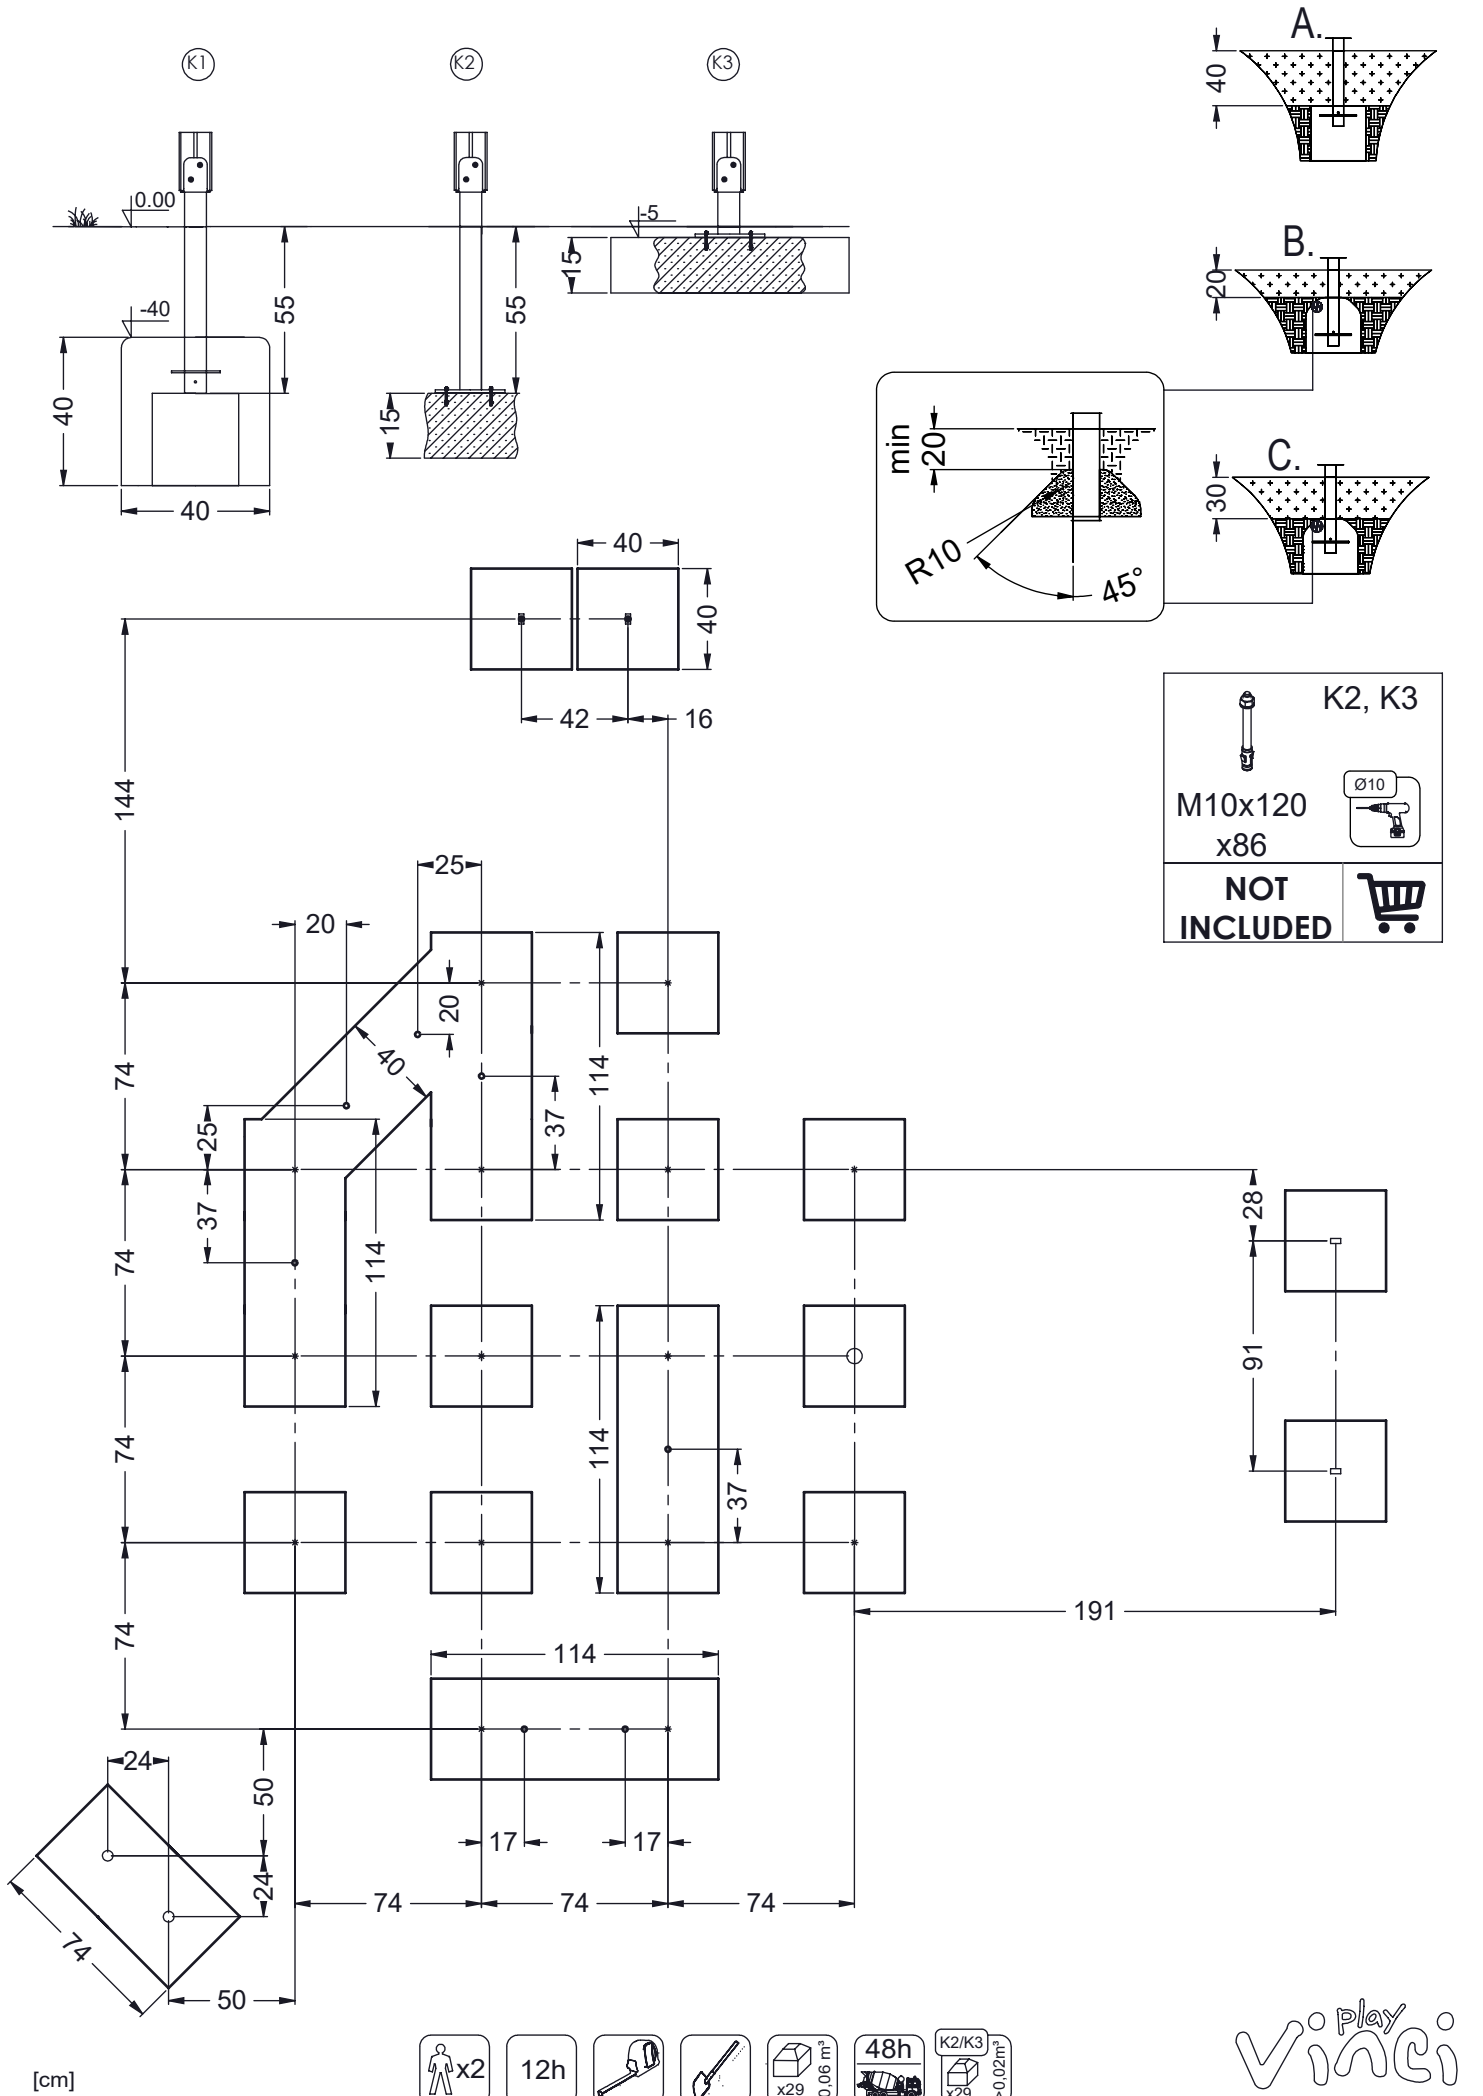

[cm]

x2
12h

x29 0.06 m³
48h
K2/K3 x29 >0.02m³

K2, K3
M10x120
x86
Ø10
NOT INCLUDED

play
Vinci