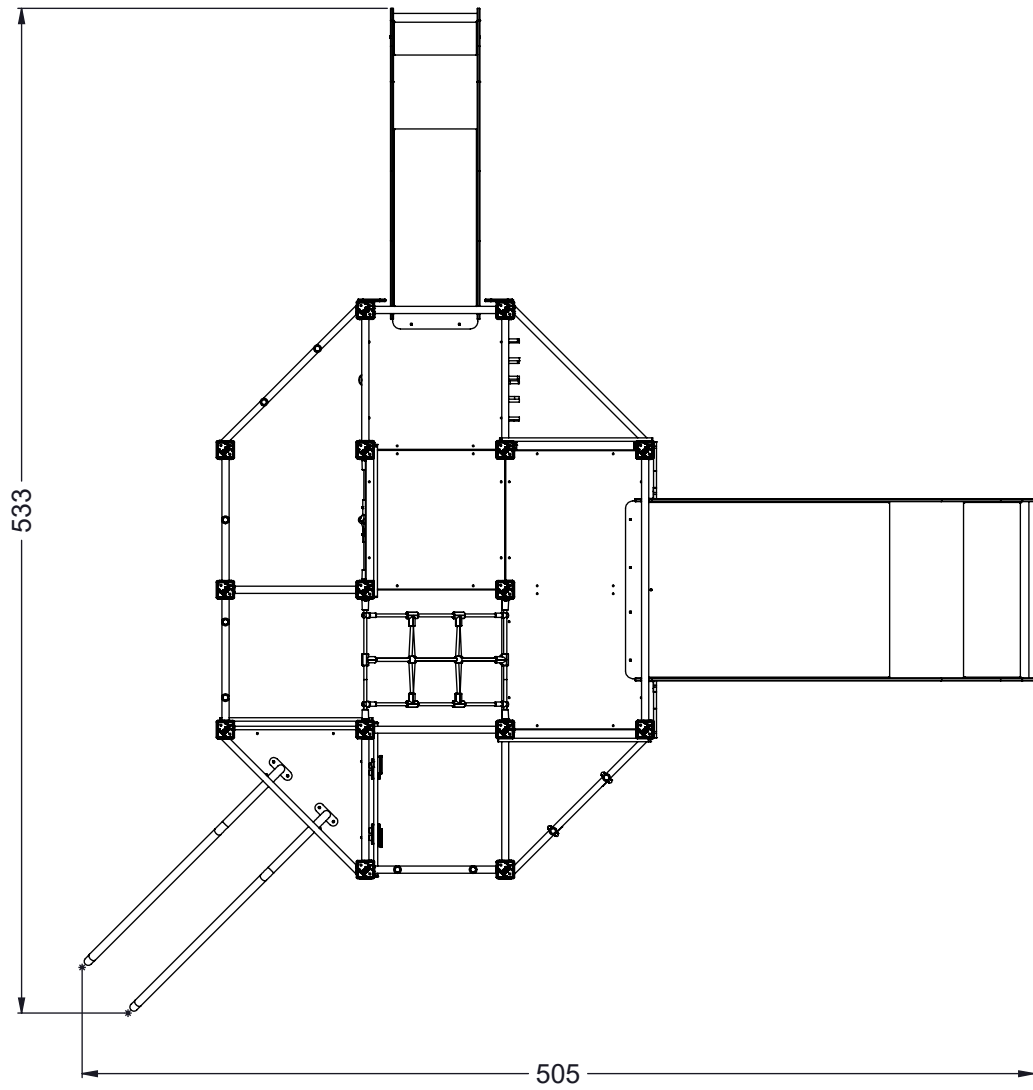

[cm]

play
Vinci