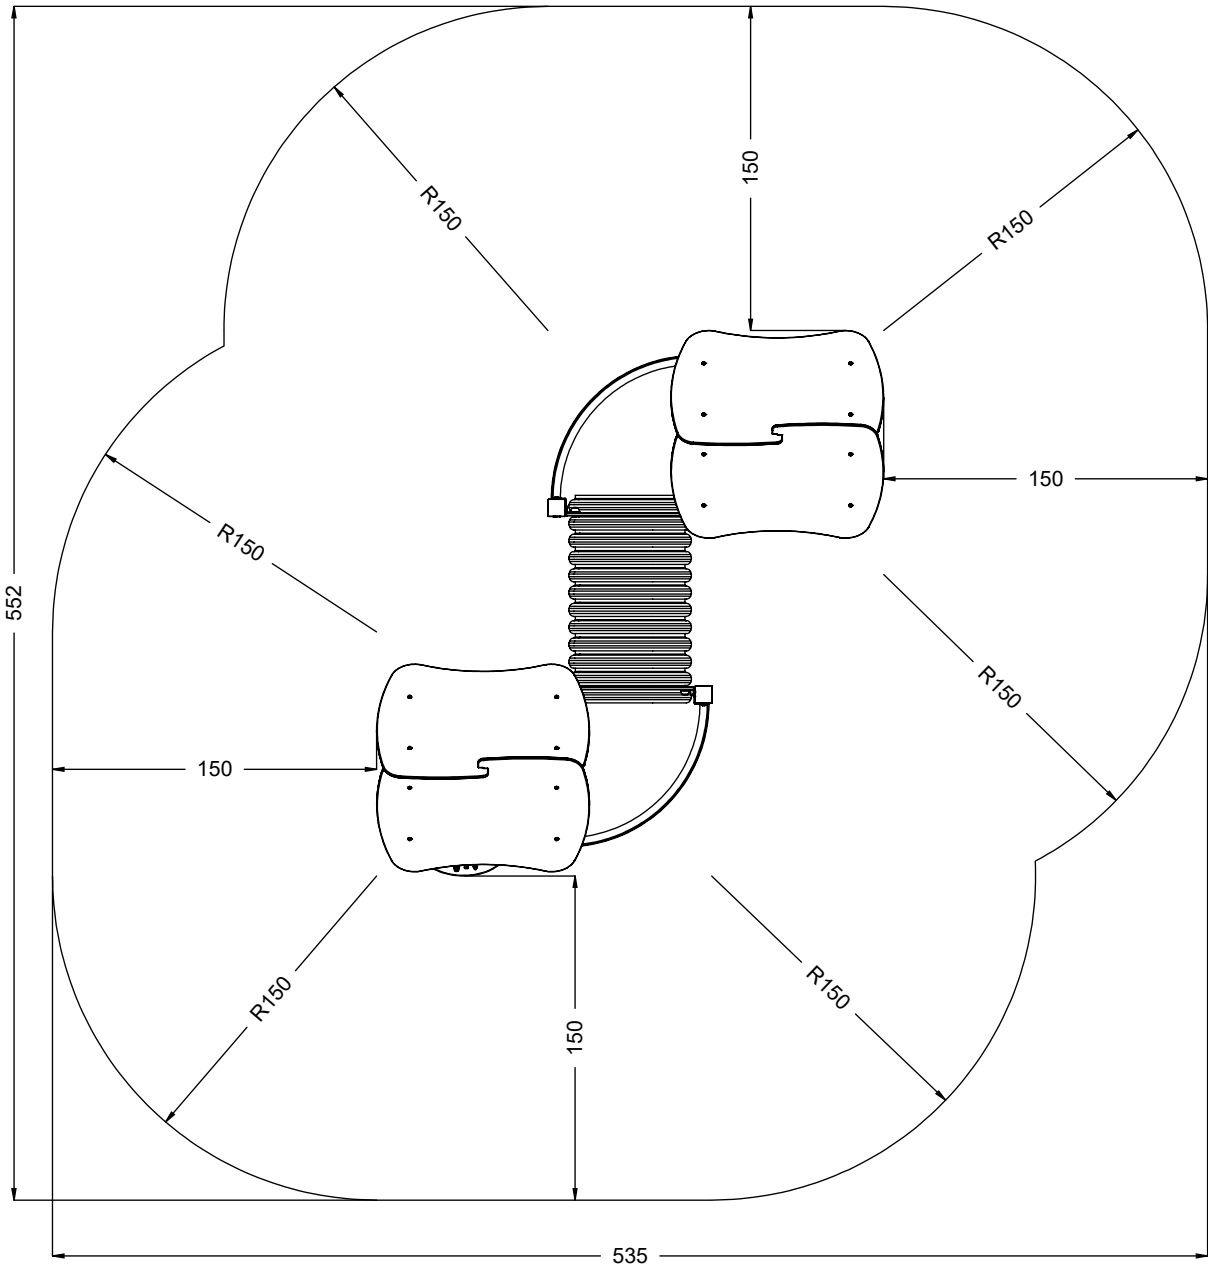

[cm]

vinci
play

[cm]

vinci
play

[cm]

vinci
play

E37

40x M10x120 (K2)
 40x M10x120 (K3)
 Ø10
 NOT INCLUDED

[cm]

vinci play

0103 A
x1

0103 B
x1

0103 C
x1

0103 D
x1

0103 F
x1

0103 G
x1