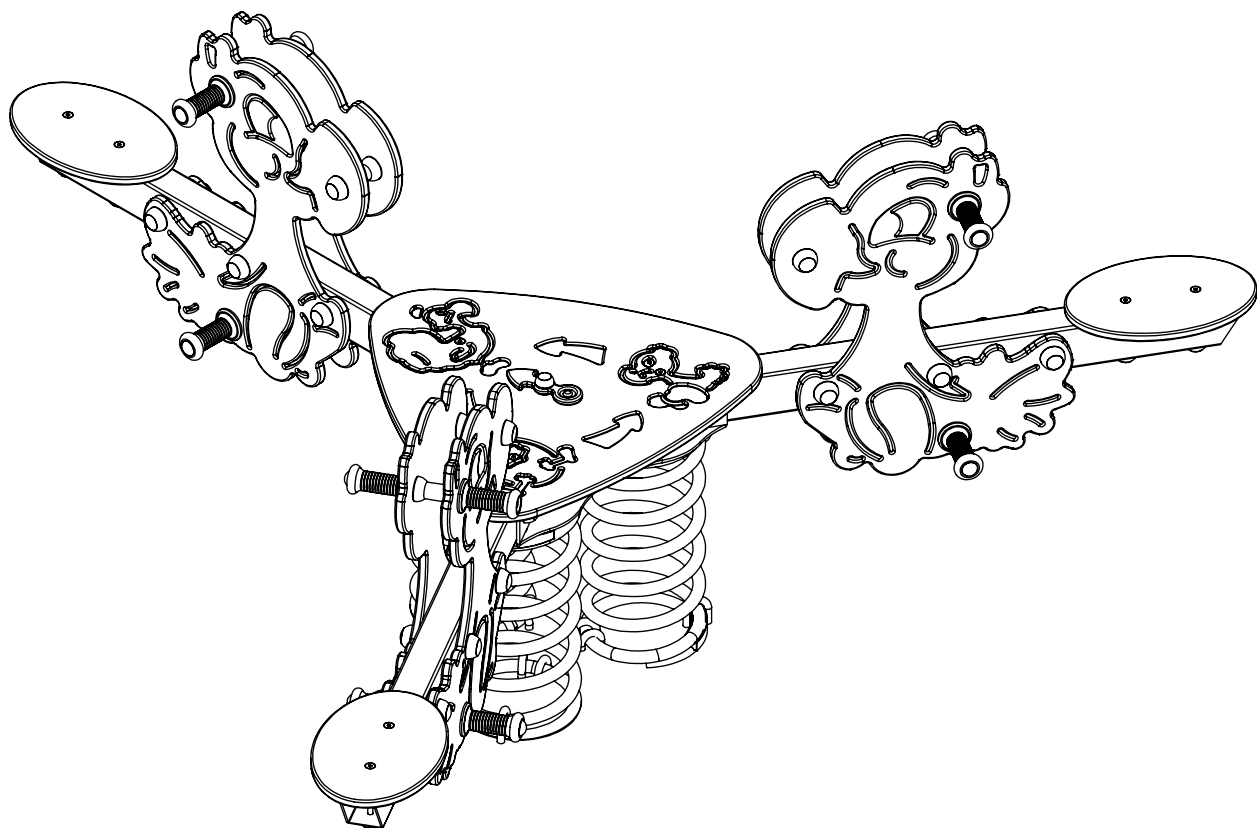

# 0660

v012  
11.10.2021  
B. K.  
[cm]

vinci  
play

[cm]

vinci  
play

[cm]

vinci  
play

[cm]

vinci  
play

K17

K3

[cm]

Icons representing assembly requirements: 2 people (x2), 1.5h, tools (wrench and screwdriver), 3 boxes (x3), K17 component, >0.05m<sup>2</sup>, and 48h.

vinci play

K3

	K3
M12x110 x6	
NOT INCLUDED	

[cm]

1,5h

vinci  
play

061185  
x3

061186  
x3

061182  
x1

061181  
x3

062107  
x1

x3

SP48 x2

SP58-C2 x2

[cm]

vinci play

Part No:  
000000-  
00000

000000-00000

[cm]