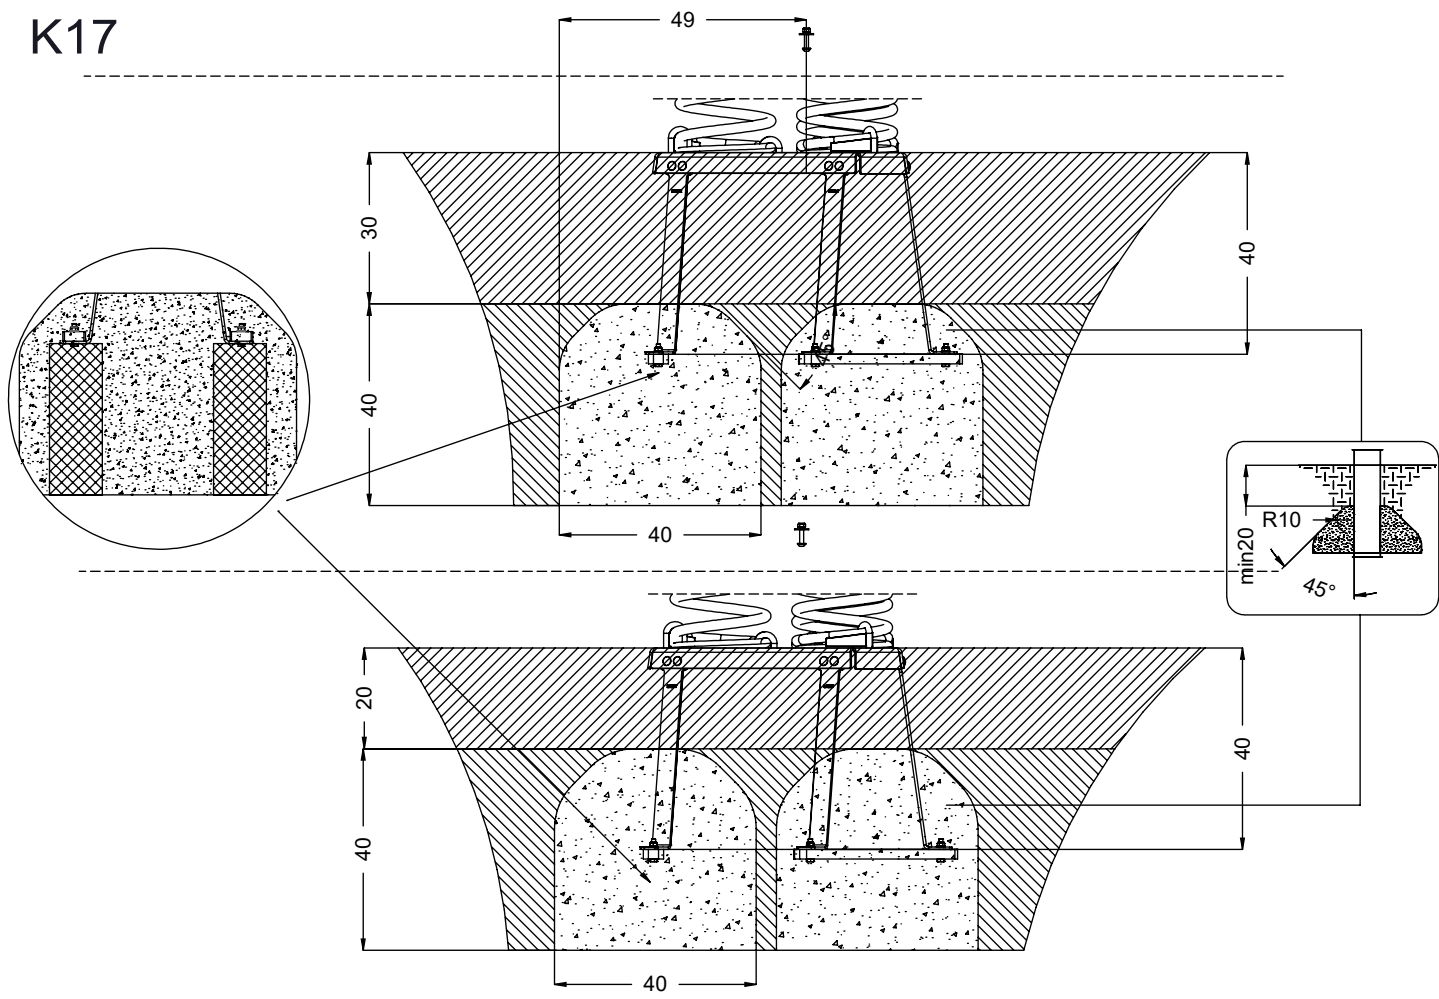

vinci  
play

K17

K3

[cm]

Icons representing assembly requirements: 2 people (x2), 1.5h, tools (wrench and screwdriver), 3 boxes (x3), K17 component, >0.05m<sup>2</sup>, and 48h.

vinci play

K3

	K3
M12x110 x6	
NOT INCLUDED	

x3

SP48 x2

SP58-C2 x2

[cm]

vinci play

Part No:  
000000-  
00000

000000-00000

[cm]