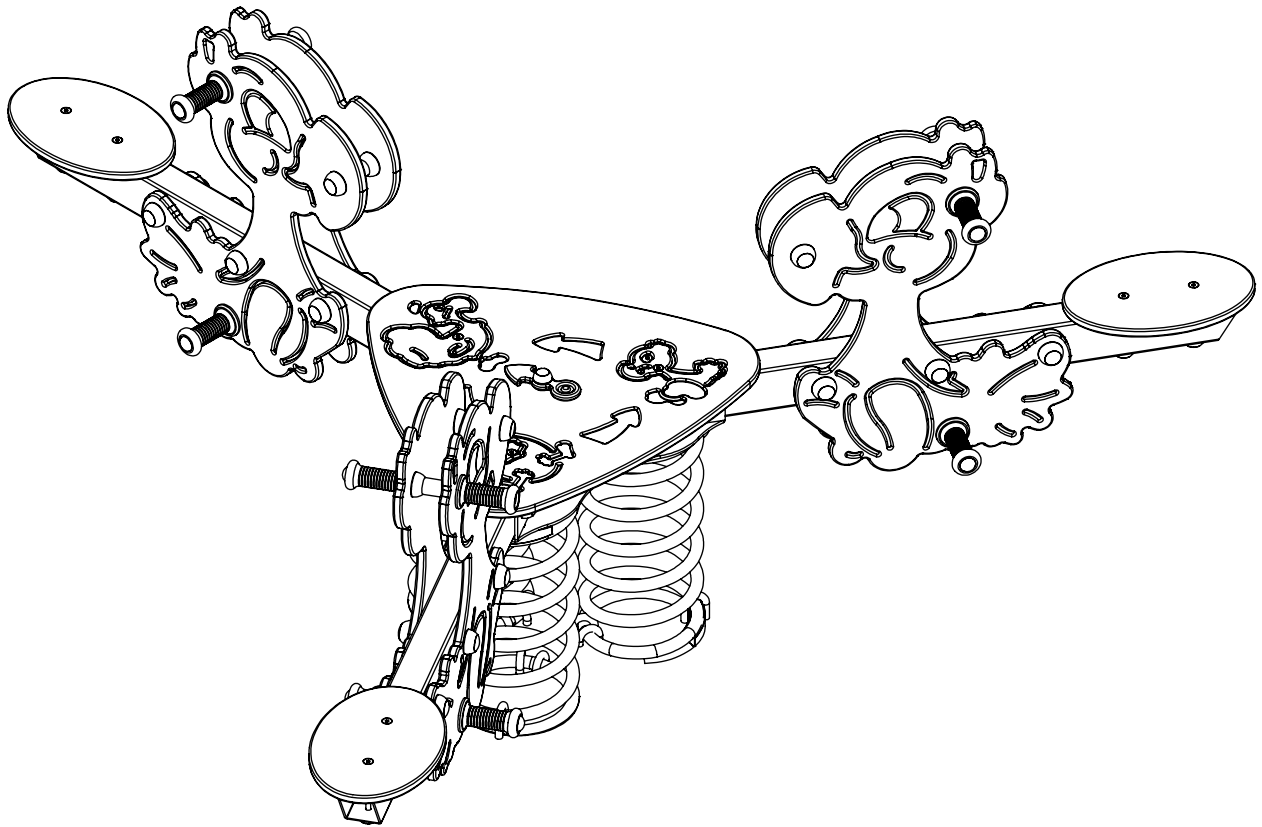

# 0660

v012  
11.10.2021  
B. K.  
[cm]

vinci  
play

[cm]

vinci  
play

[cm]

vinci  
play

[cm]

vinci  
play

K17

K3

[cm]

Icons representing assembly requirements: 2 people (x2), 1.5h, tools (wrench and screwdriver), 3 boxes (x3), K17 component, >0.05m<sup>2</sup>, and 48h.

vinci play

K3

	K3
M12x110 x6	
NOT INCLUDED	

[cm]

1,5h

vinci  
play

061185  
x3

061186  
x3

061182  
x1

061181  
x3

062107  
x1

x3

SP48 x2

SP58-C2 x2

[cm]

vinci play

Part No:  
000000-  
00000

000000-00000

[cm]