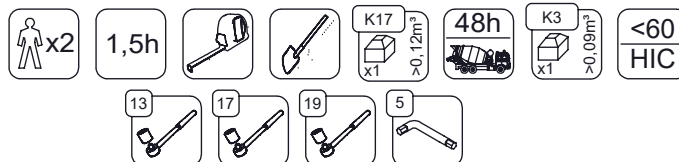

v012
11.10.2021
B. K.
[cm]