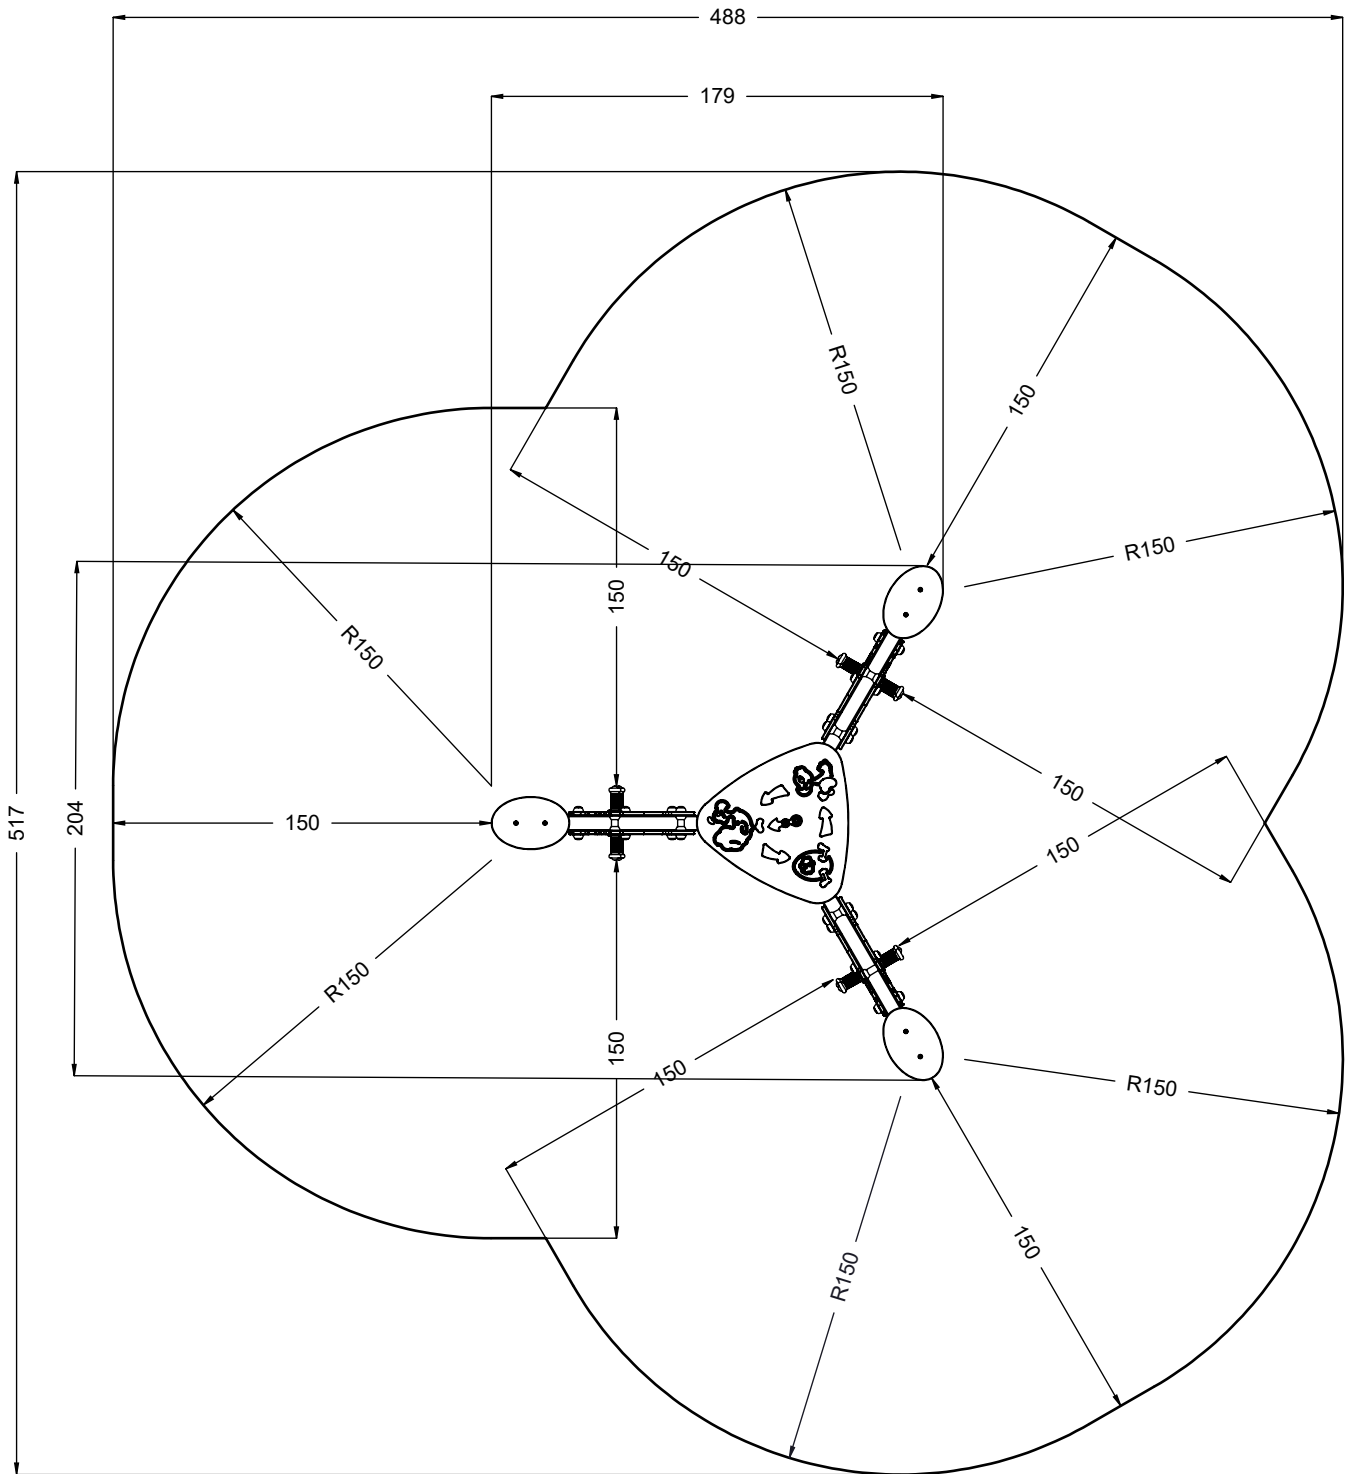

[cm]

vinci
play