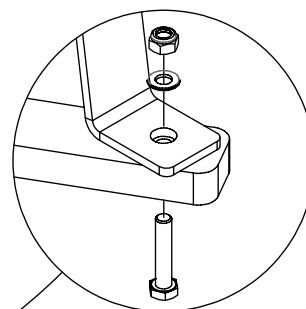

K17

SP39 x2

SP40 x1

K3

SP39 x2

[cm]

vinci
play