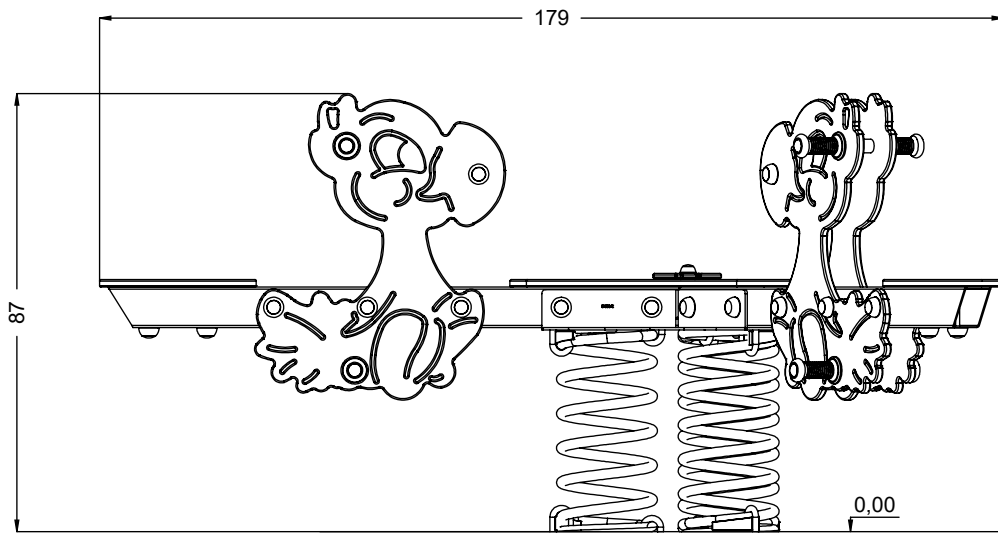

[cm]

vinci
play