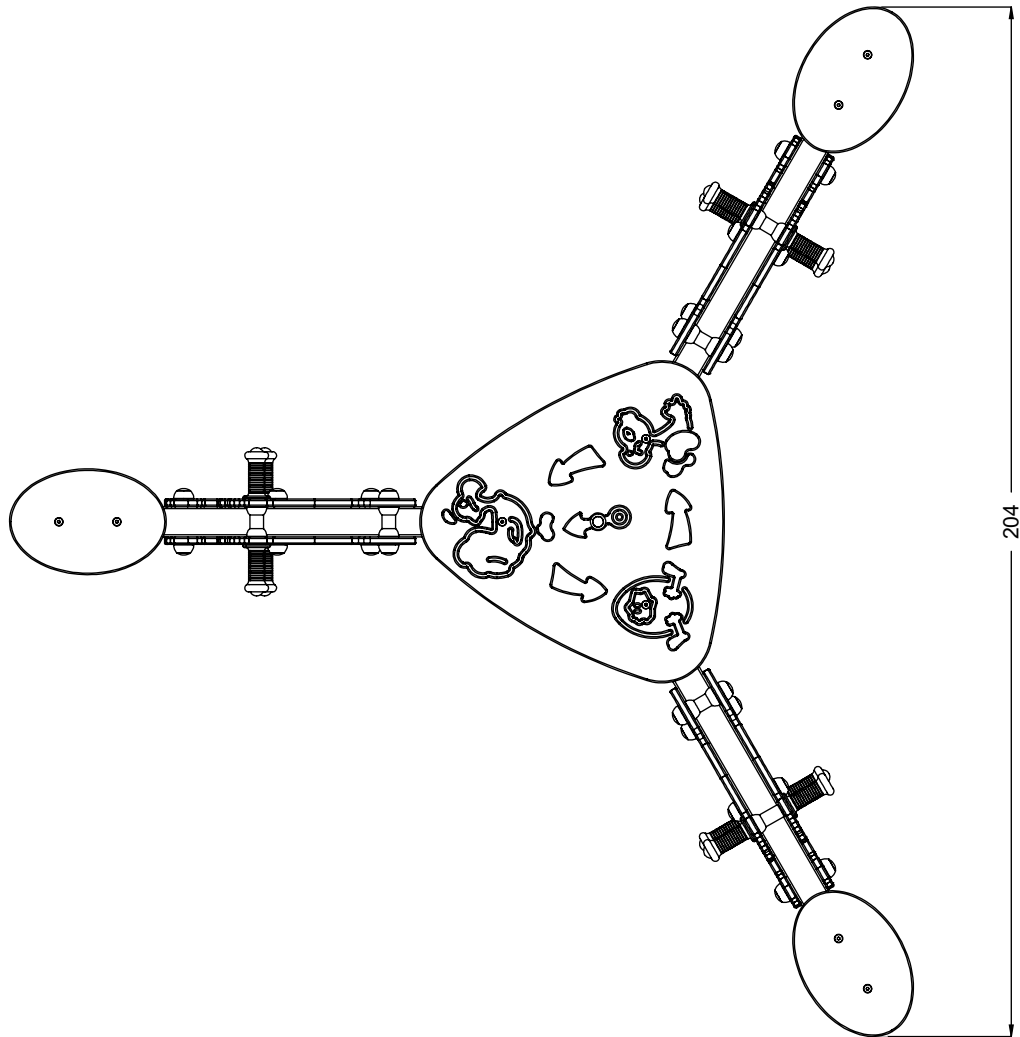

[cm]

vinci
play