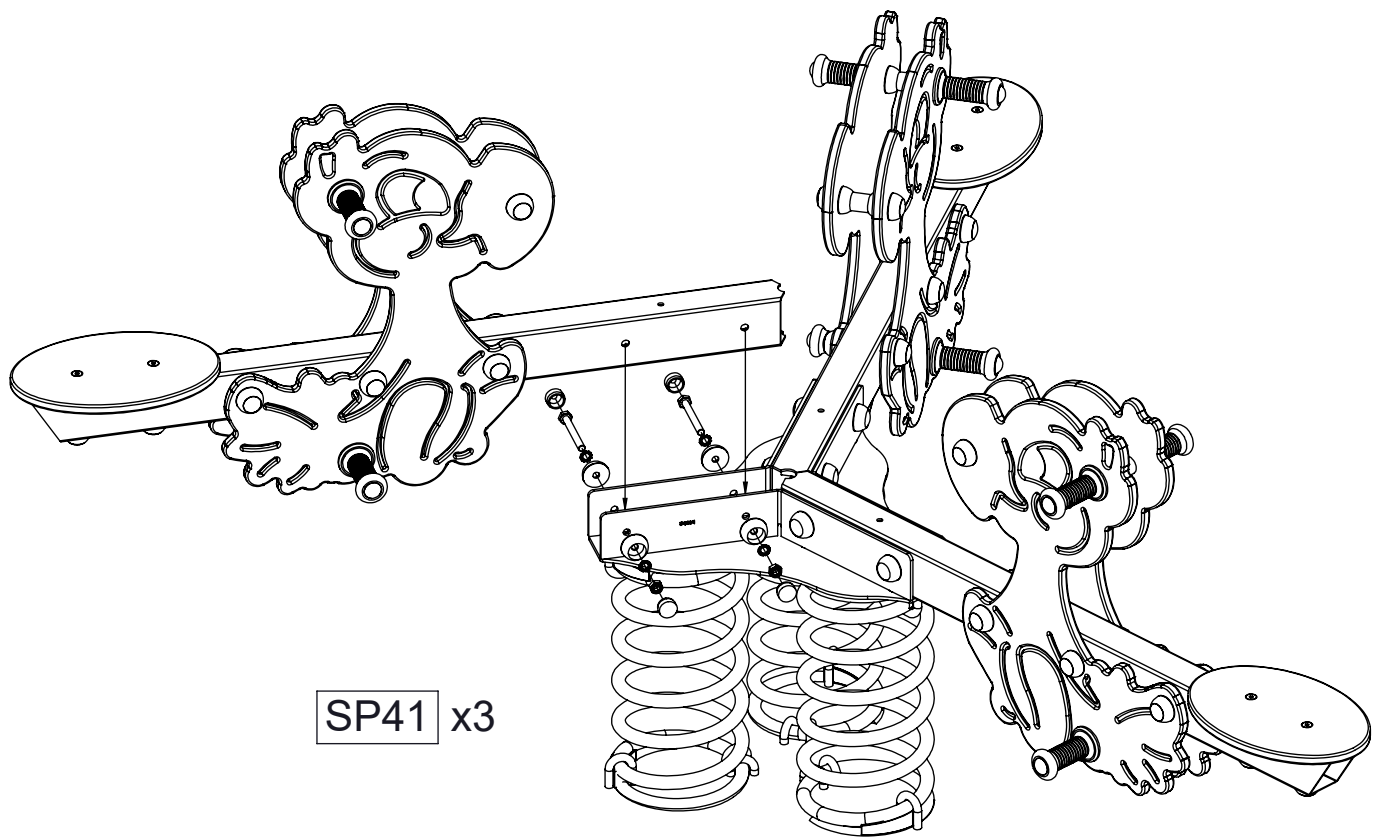

x3

SP48 x2

SP58-C2 x2

[cm]

vinci play

Part No:  
000000-  
00000

000000-00000

[cm]