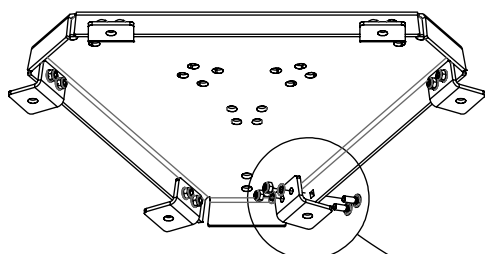

SP39 x2

[cm]

vinci
play