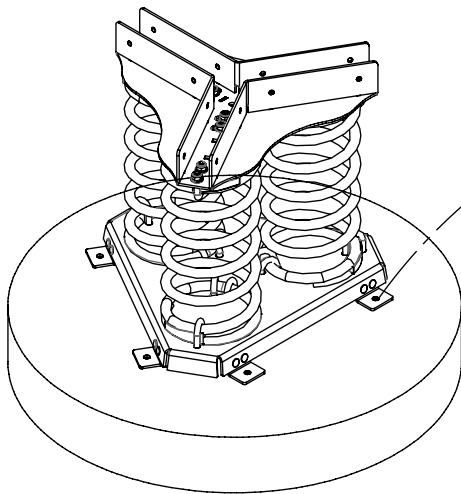

vinci  
play

K17

K3

[cm]

Icons representing assembly requirements: 2 people (x2), 1.5h, tools (wrench and screwdriver), 3 boxes (x3), K17 component, >0.05m<sup>2</sup>, and 48h.

vinci play

K3

	K3
M12x110 x6	
NOT INCLUDED	

[cm]

1,5h

vinci  
play

061185  
x3

061186  
x3

061182  
x1

061181  
x3

062107  
x1

x3

SP48 x2

SP58-C2 x2

[cm]

vinci play

Part No:  
000000-  
00000

000000-00000

[cm]