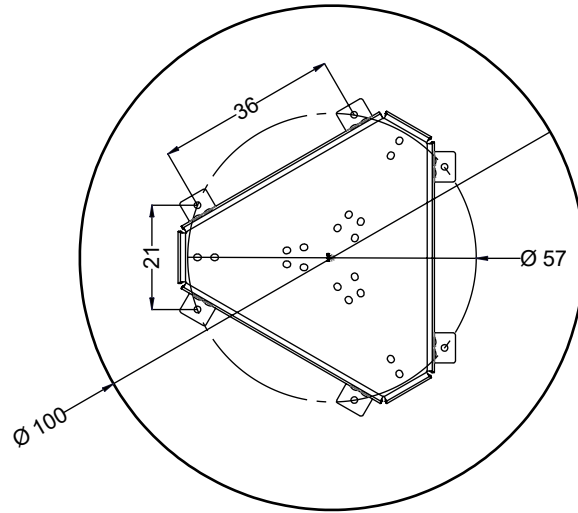

vinci  
play

K17

K3

[cm]

Icons representing assembly requirements: 2 people (x2), 1.5h, tools (wrench and screwdriver), 3 boxes (x3), K17 component, >0.05m<sup>2</sup>, and 48h.

vinci play

K3

	K3
M12x110 x6	
NOT INCLUDED	

x3

SP48 x2

SP58-C2 x2

[cm]

vinci play

Part No:  
000000-  
00000

000000-00000

[cm]