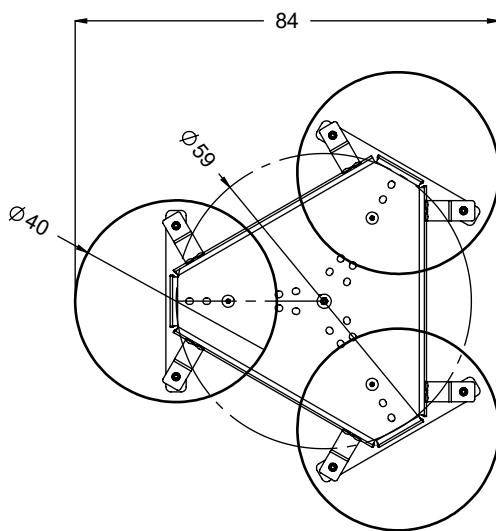

vinci  
play

K17

K3

[cm]

Icons representing assembly requirements: 2 people (x2), 1.5h, tools (wrench and screwdriver), 3 boxes (x3), K17 component, >0.05m<sup>2</sup>, and 48h.

vinci play

K3

	K3
M12x110 x6	
NOT INCLUDED	

[cm]

1,5h

vinci  
play

061185  
x3

061186  
x3

061182  
x1

061181  
x3

062107  
x1

[cm]

vinci  
play

x3

SP47 x1

x3

SP50 x1

x3

SP49 x1

x3

SP48 x2

SP58-C2 x2

[cm]

vinci play

Part No:  
000000-  
00000

000000-00000

[cm]