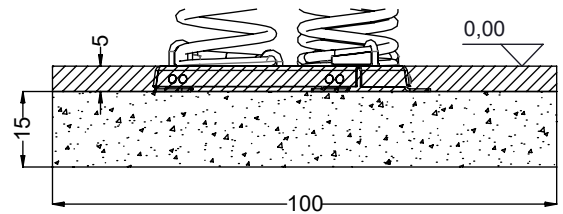

vinci  
play

K17

K3

[cm]

Icons representing assembly requirements: 2 people (x2), 1.5h, tools (wrench and screwdriver), 3 boxes (x3), K17 component, >0.05m<sup>2</sup>, and 48h.

vinci play

K3

	K3
M12x110 x6	
NOT INCLUDED	

[cm]

1,5h

vinci  
play

061185  
x3

061186  
x3

061182  
x1

061181  
x3

062107  
x1

x3

SP48 x2

SP58-C2 x2

[cm]

vinci play

Part No:  
000000-  
00000

000000-00000

[cm]