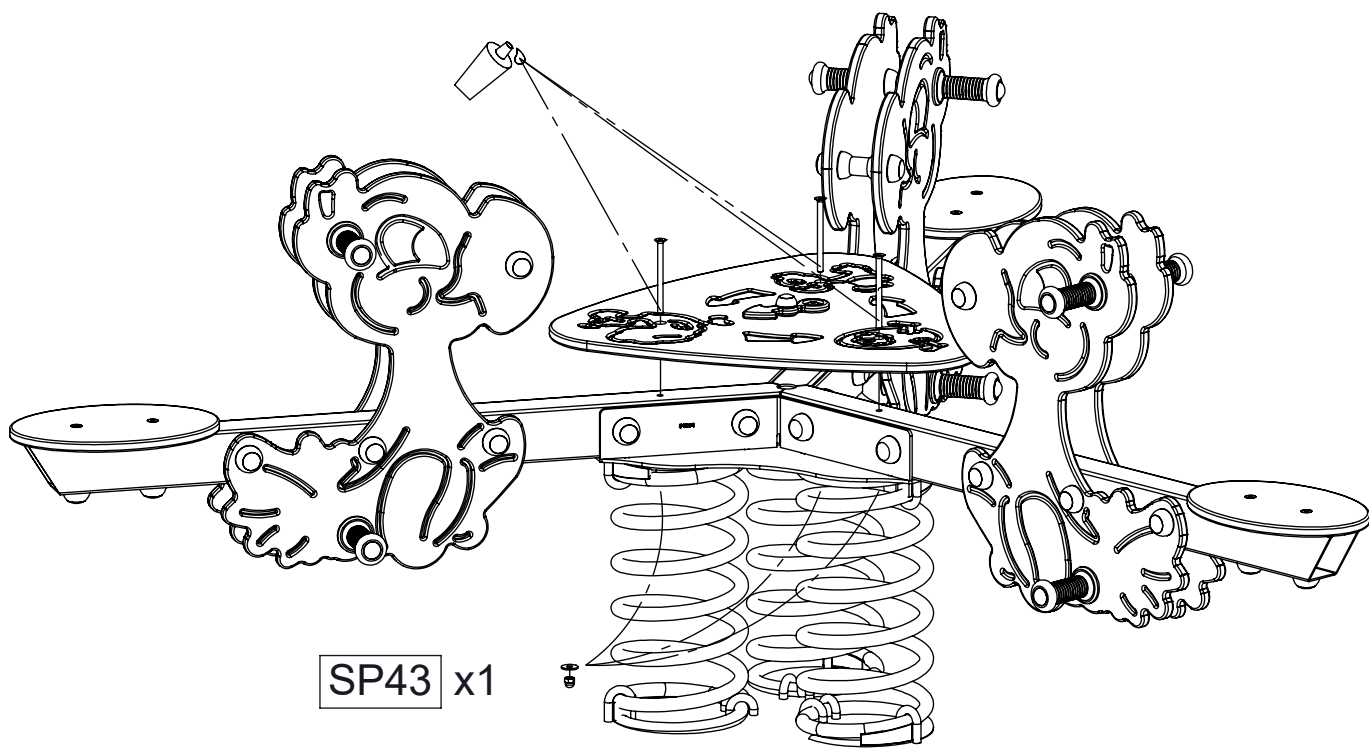

x3

SP48 x2

SP58-C2 x2

[cm]

vinci play

Part No:  
000000-  
00000

000000-00000

[cm]