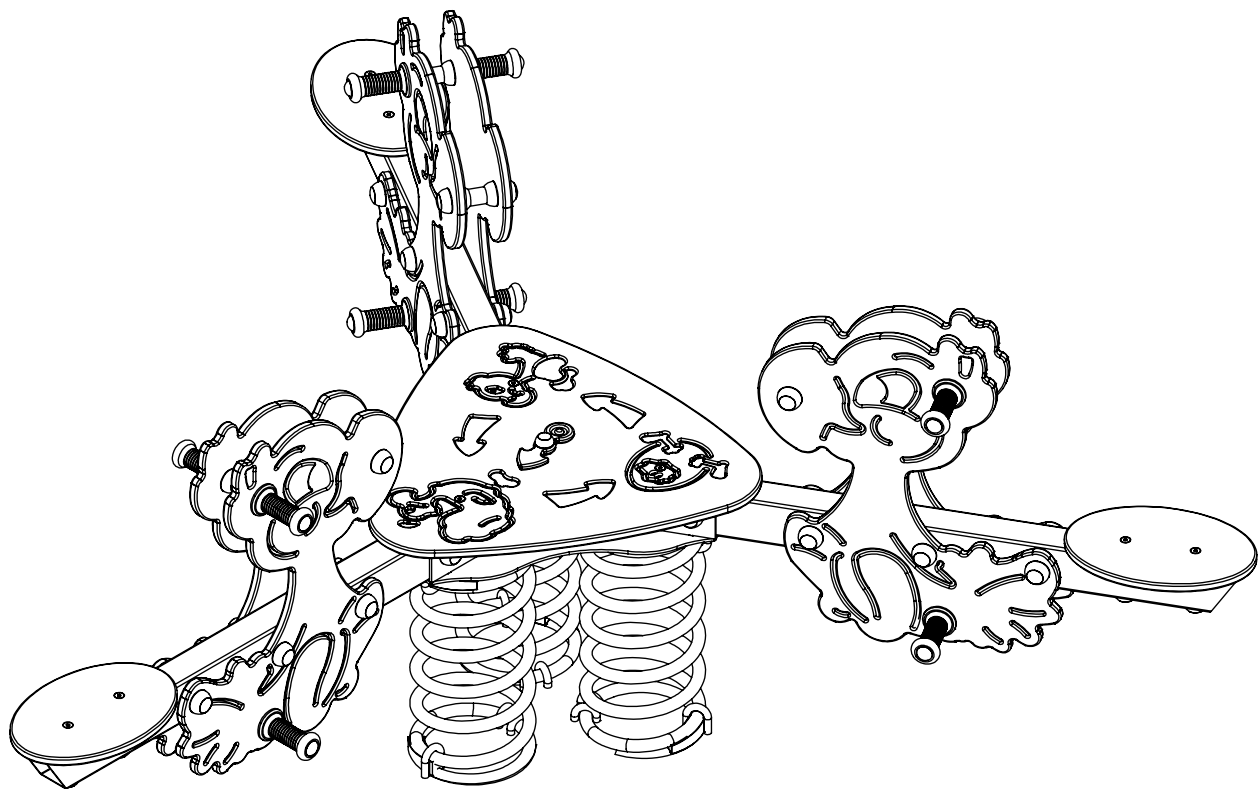

# 0660

v012  
11.10.2021  
B. K.  
[cm]

vinci  
play

[cm]

vinci  
play

[cm]

vinci  
play

[cm]

vinci  
play

K17

K3

[cm]

Icons representing assembly requirements: 2 people (x2), 1.5h, tools (wrench and screwdriver), 3 boxes (x3), K17 component, >0.05m<sup>2</sup>, and 48h.

vinci play

K3

	K3
M12x110 x6	
NOT INCLUDED	

x3

SP48 x2

SP58-C2 x2

[cm]

vinci play

Part No:  
000000-  
00000

000000-00000

[cm]