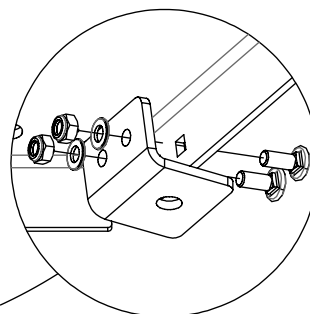

SP39 x2

[cm]

vinci
play