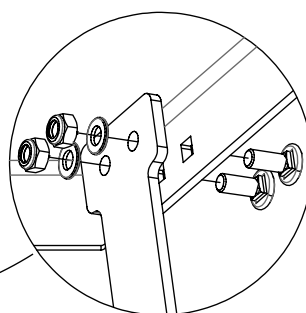

K17

SP39 x2

SP40 x1

K3

SP39 x2

[cm]

vinci
play