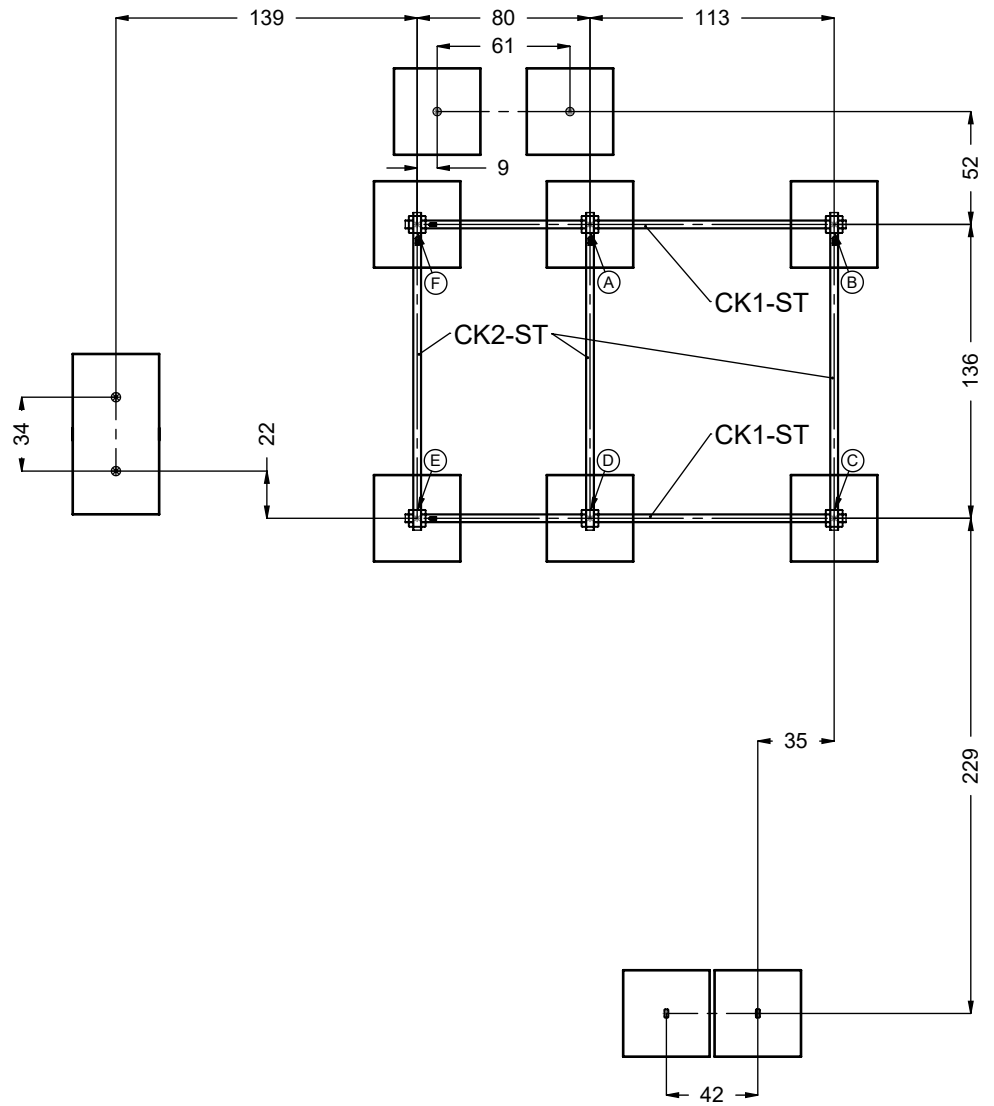

0300S1

  M10x120 x 26 M8x120 x 4	
NOT INCLUDED	

[cm]

5h

vinci
play