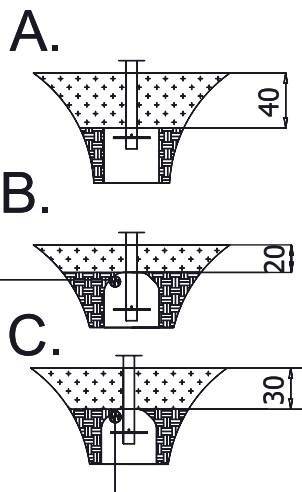

0300S1

  M10x120 x 26 M8x120 x 4	
NOT INCLUDED	

[cm]

5h

vinci
play