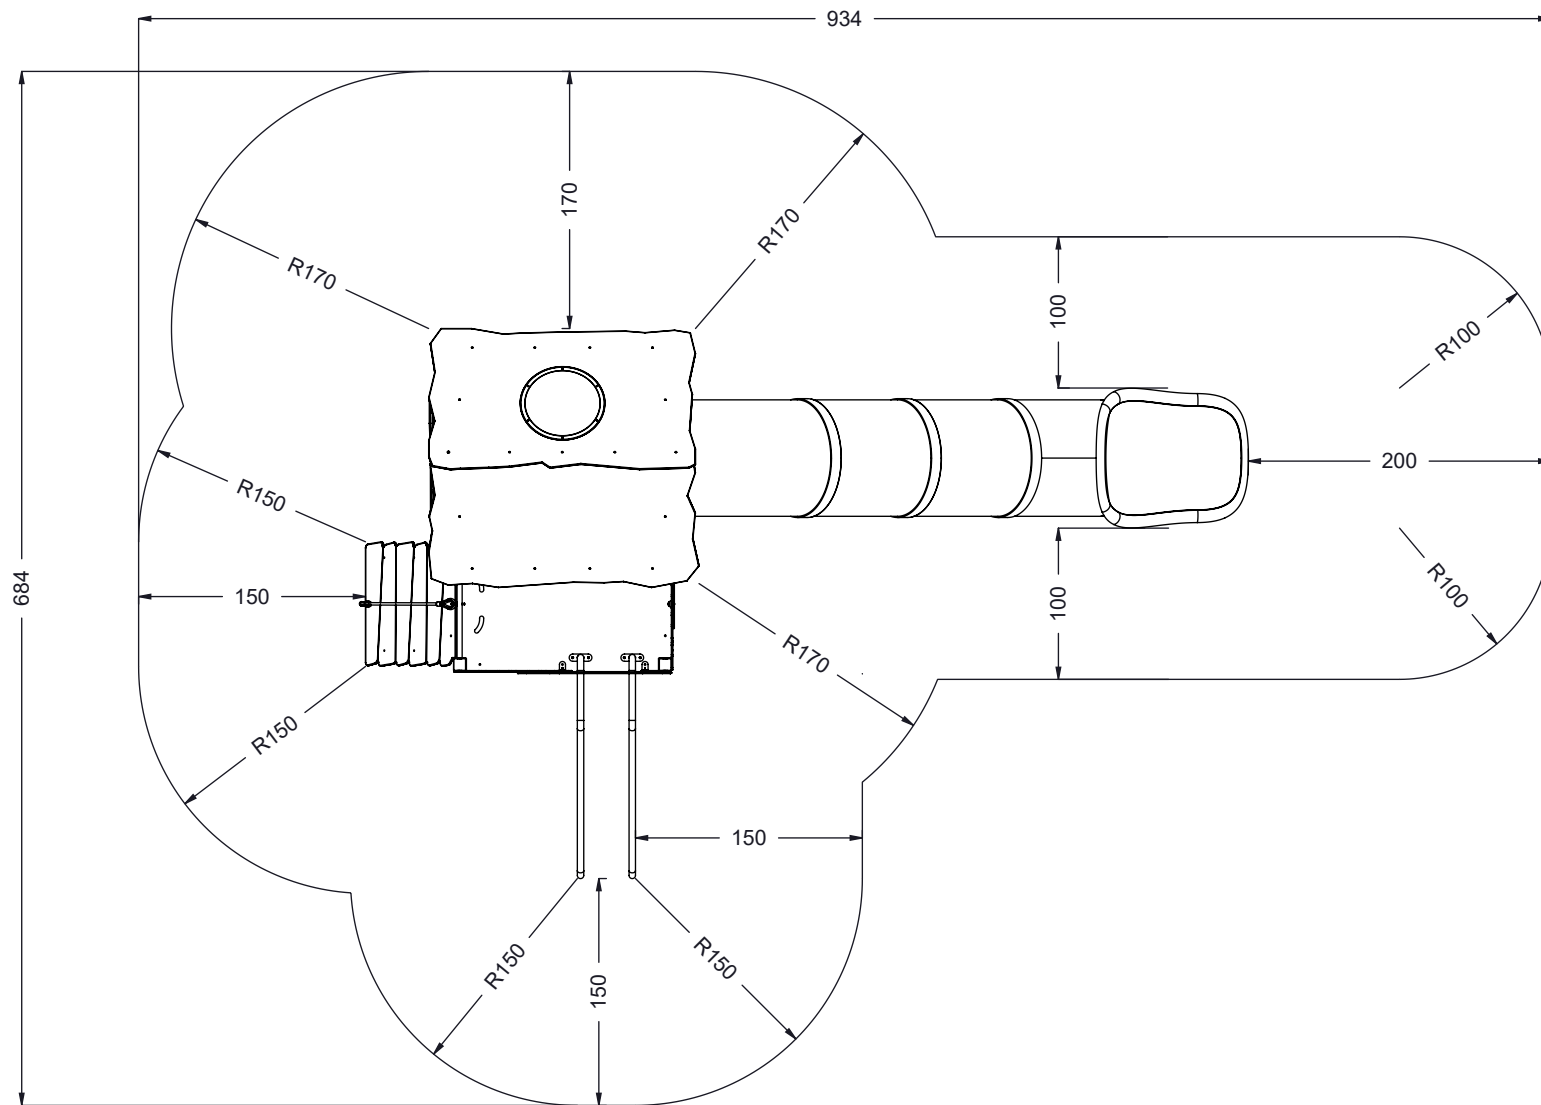

0300S1

[cm]

0300S2

[cm]

vinci  
play

0300

 M10x120 x 26	 Ø10
M8x120 x 4	 Ø8
NOT INCLUDED	

[cm]