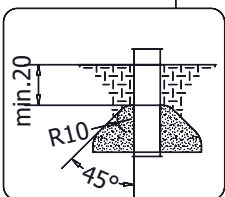

0300S1

  M10x120 x 26 M8x120 x 4	
NOT INCLUDED	

[cm]

5h

vinci
play