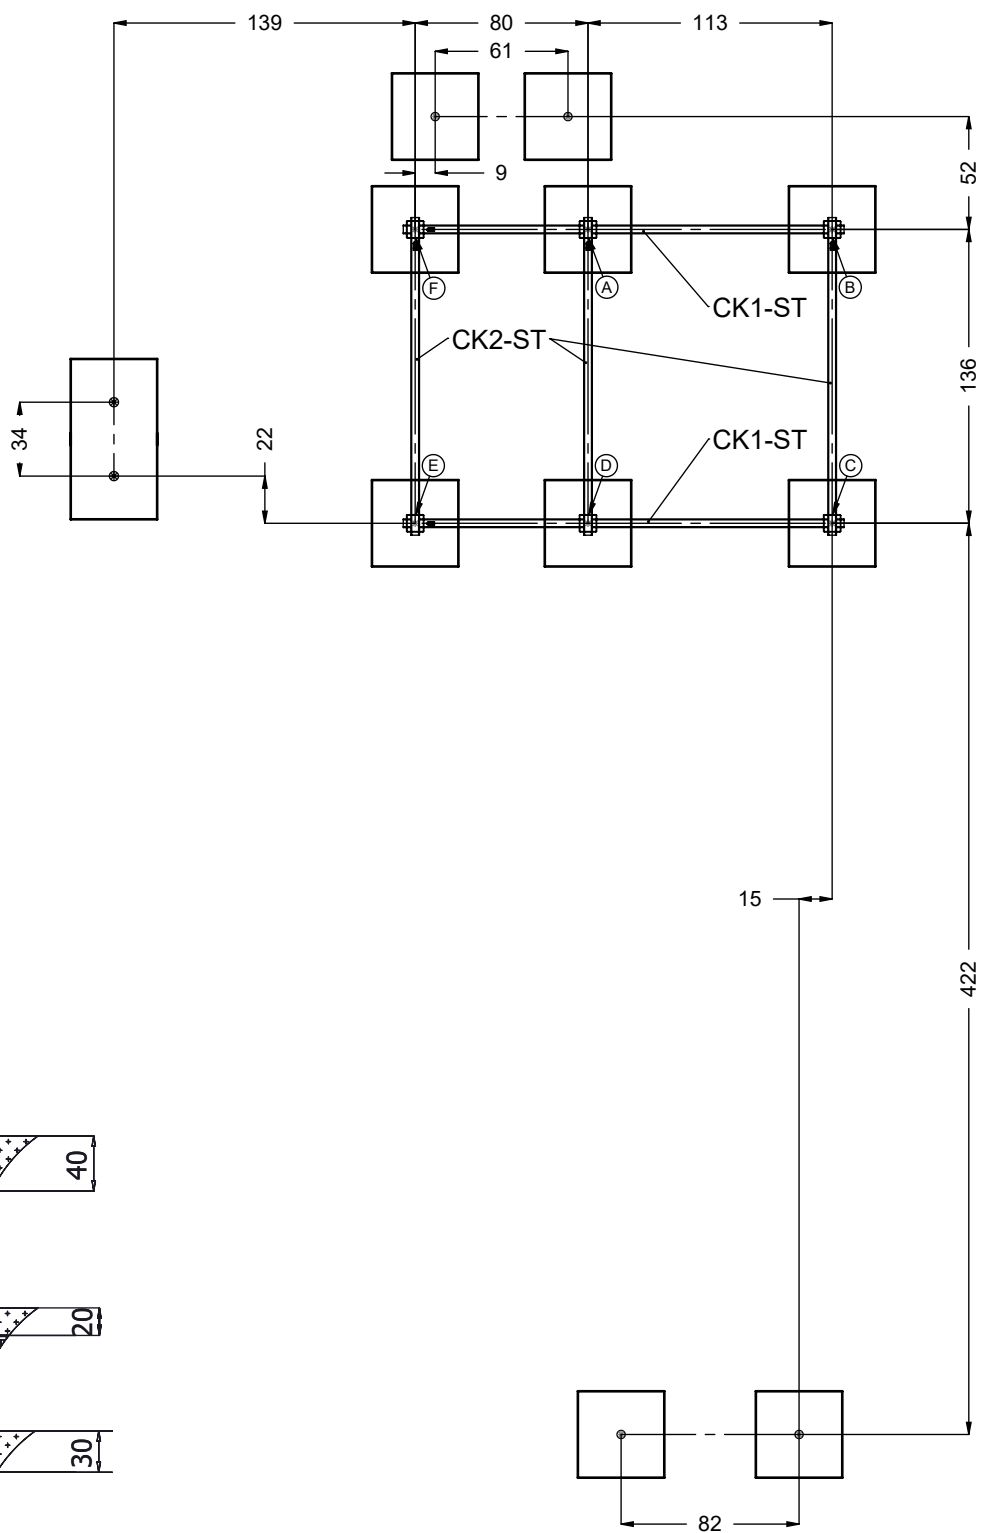

0300S1

[cm]

0300S2

[cm]

vinci  
play

0300

 M10x120 x 26	 Ø10
M8x120 x 4	 Ø8
NOT INCLUDED	

[cm]

Icons representing assembly requirements: 4 people (x4), 5h, tools (screwdriver, wrench), 48h, K23, >0,06m³, x12, and a crane icon.

vinci play