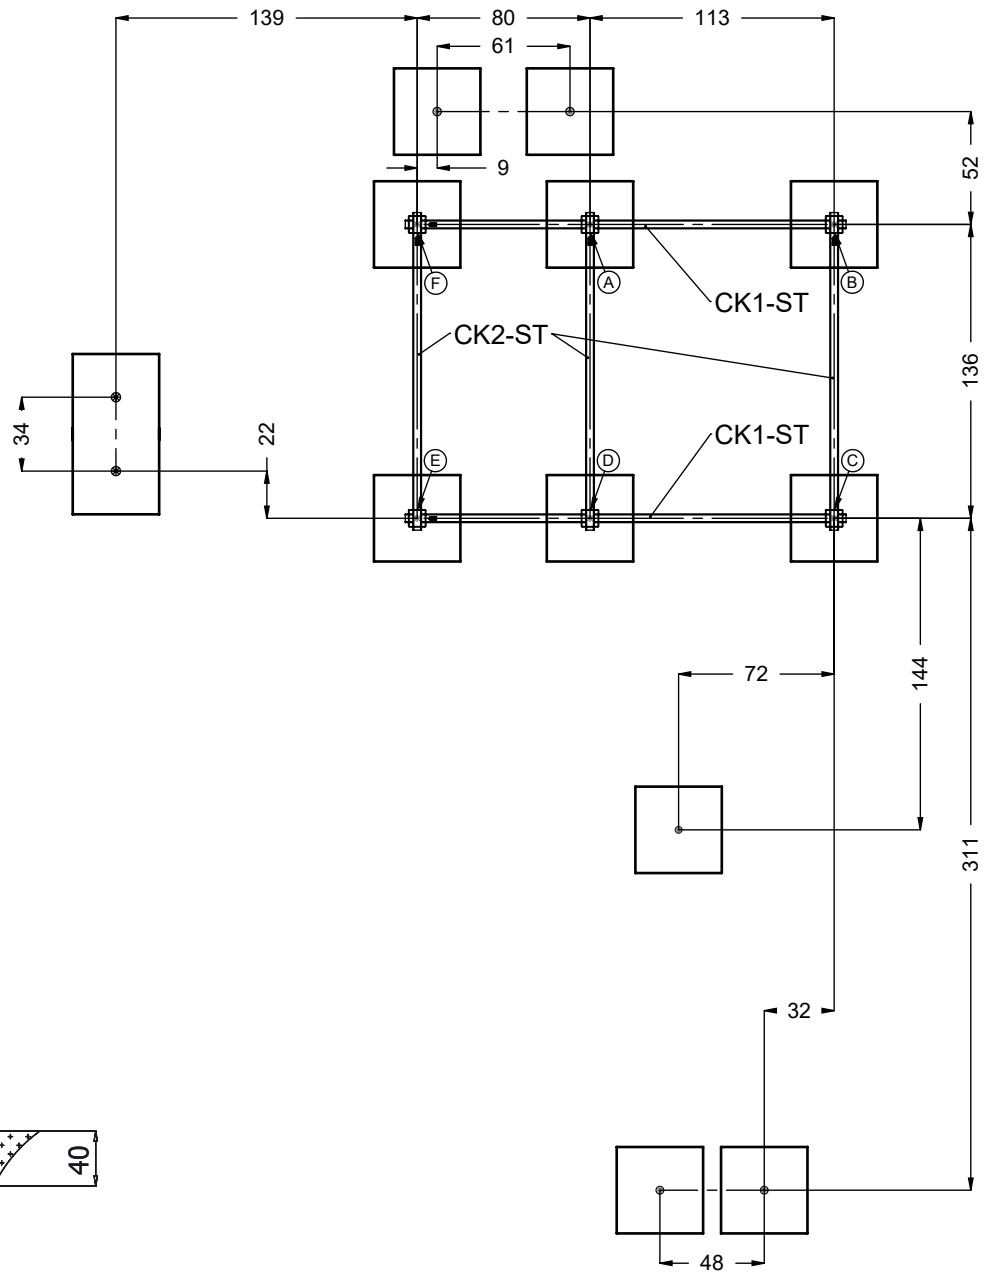

0300S2

  M10x120 x 26 M8x120 x 4	
NOT INCLUDED 	

[cm]

vinci play