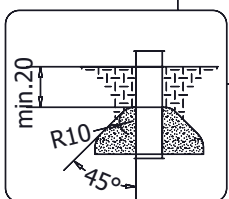

0300S2

  M10x120 x 26 M8x120 x 4	
NOT INCLUDED 	

[cm]

vinci play