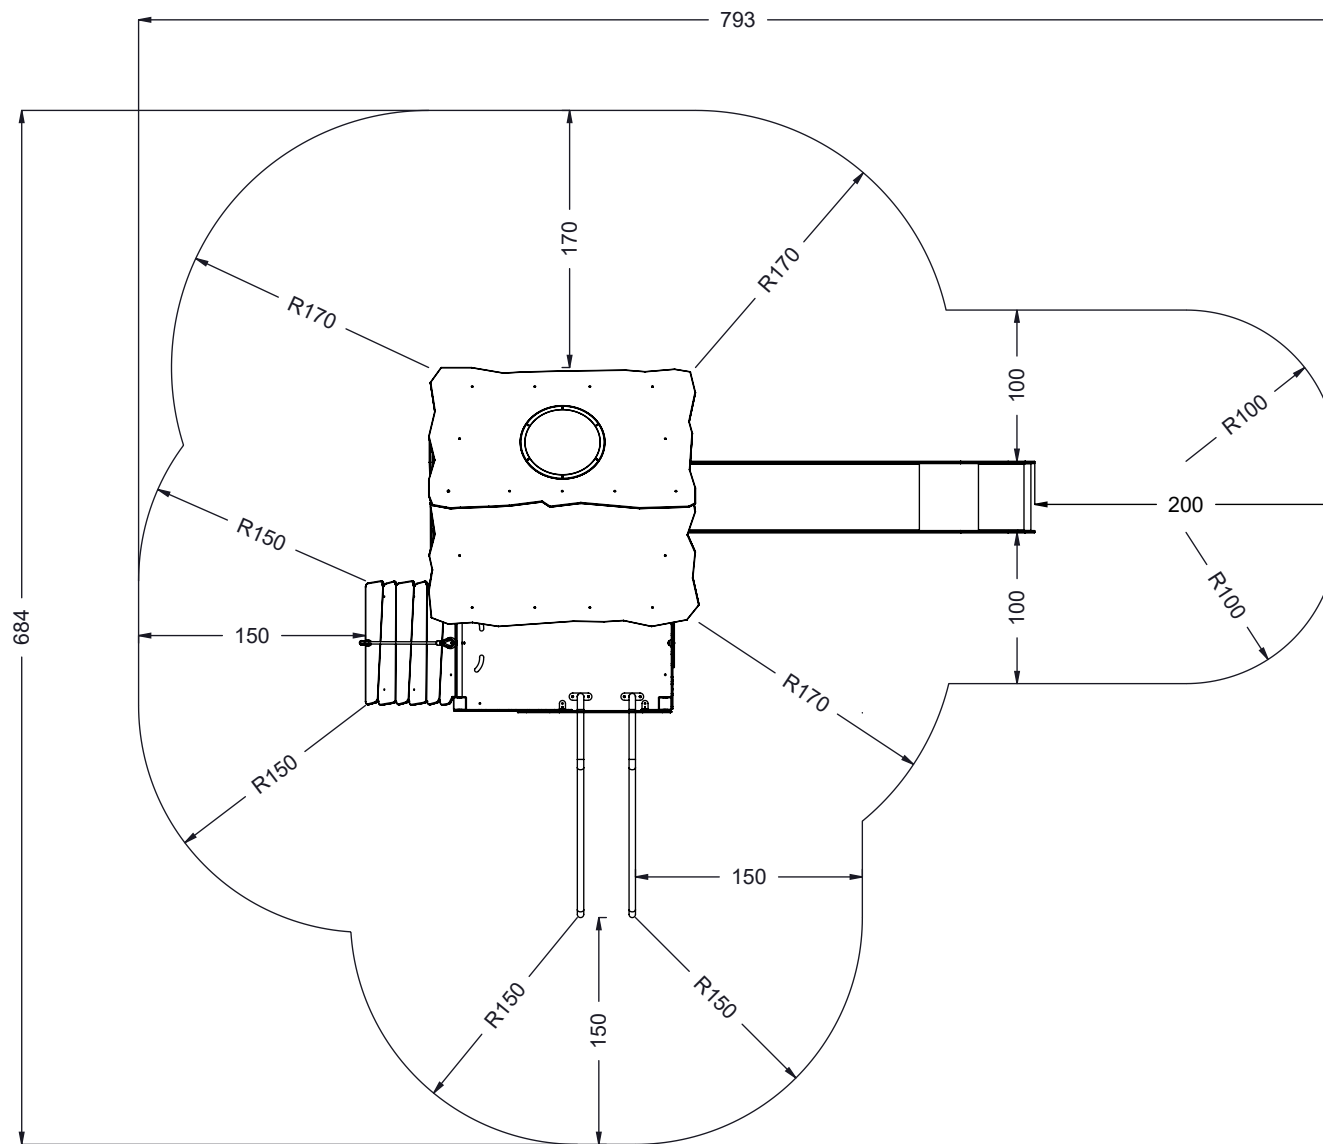

0300S1

[cm]

0300S2

[cm]

vinci  
play

0300

 M10x120 x 26	 Ø10
M8x120 x 4	 Ø8
NOT INCLUDED	

[cm]