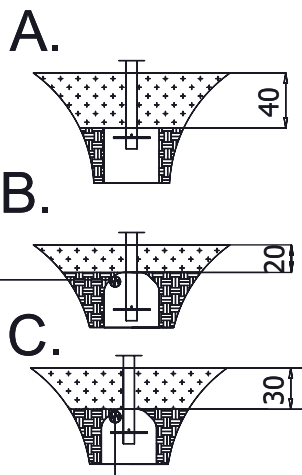

0300S2

  M10x120 x 26 M8x120 x 4	
NOT INCLUDED 	

[cm]

vinci play