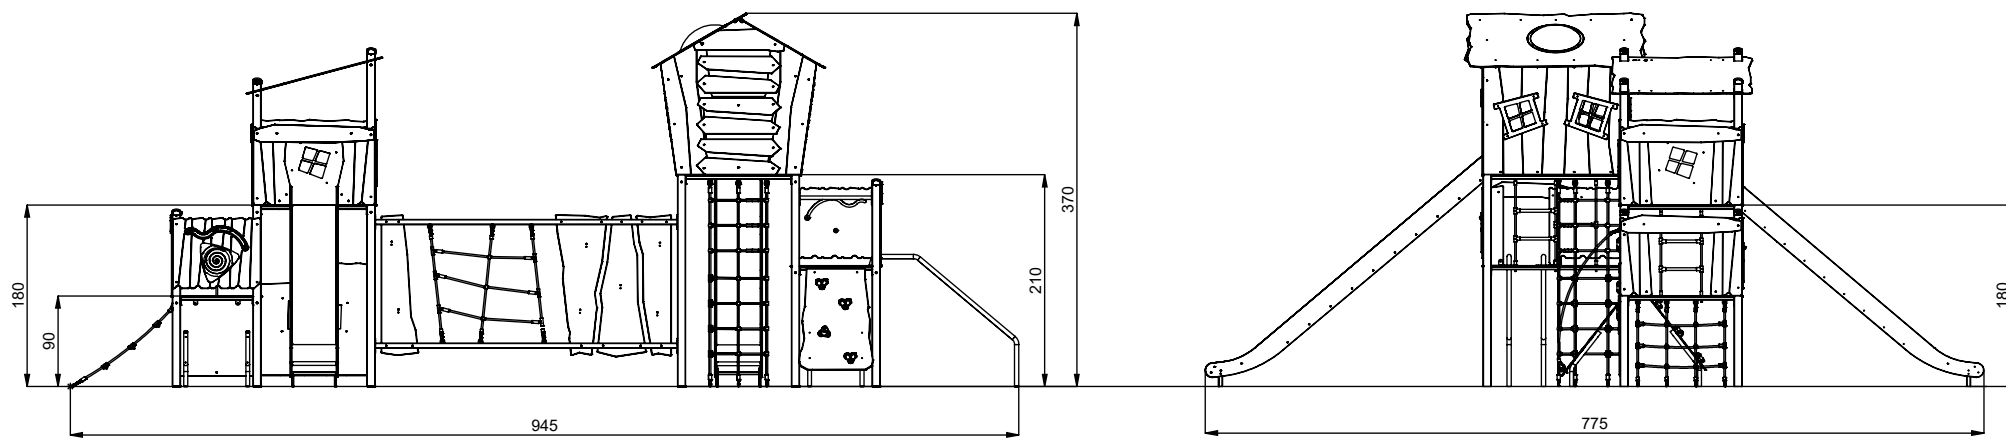

0301S1

[cm]

vinci
play