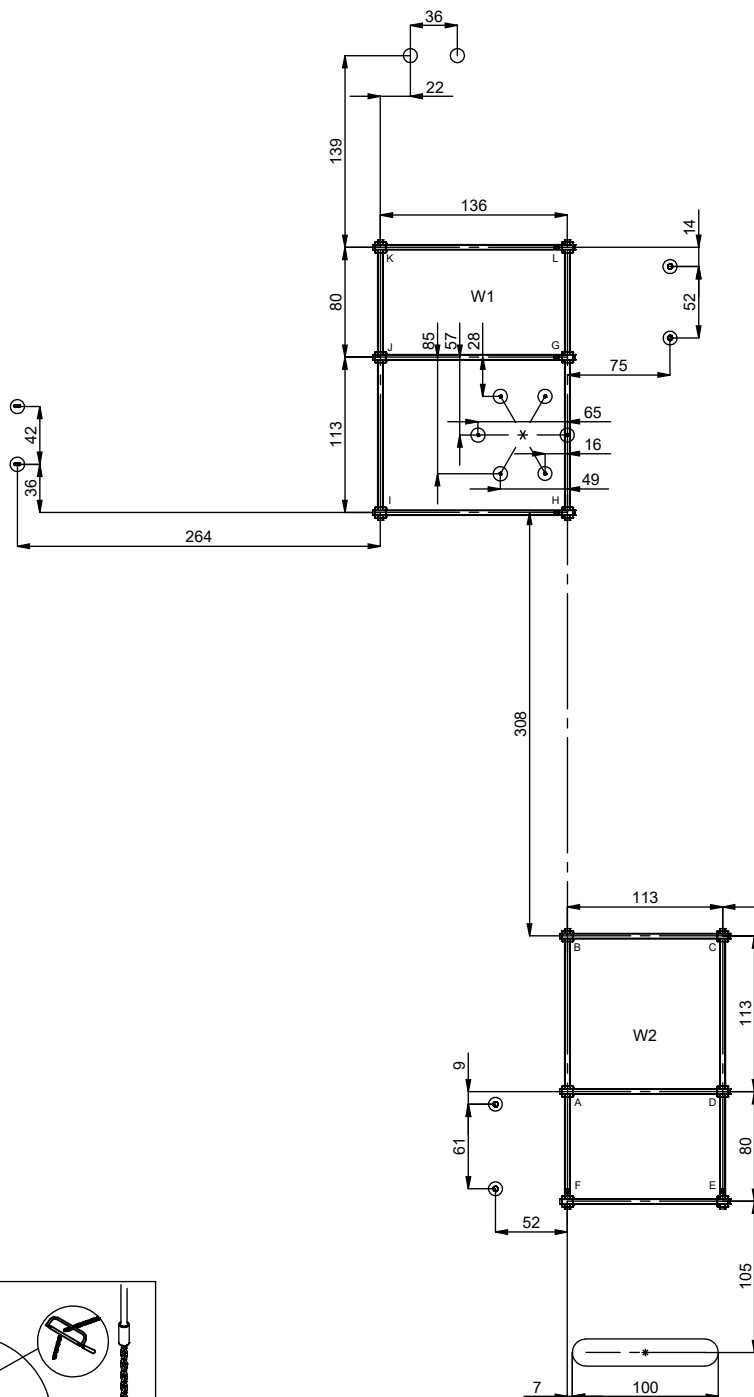

 x4	30h			48h
--	-----	---	---	-----

vinci
play

0301S1

	M10x120 x20		Ø10
	M8x120 x4		Ø8
NOT INCLUDED			

K23

[cm]

	x4	30h			48h
---	----	-----	---	---	-----

vinci
play