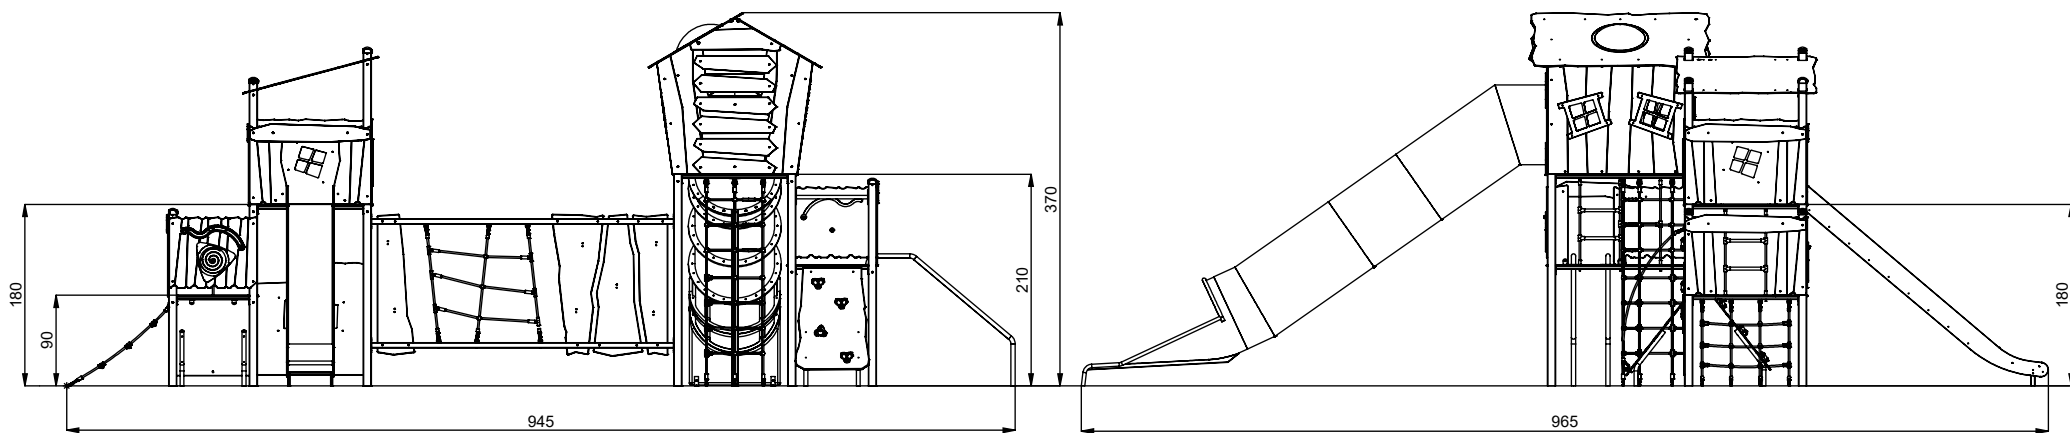

[cm]

vinci
play