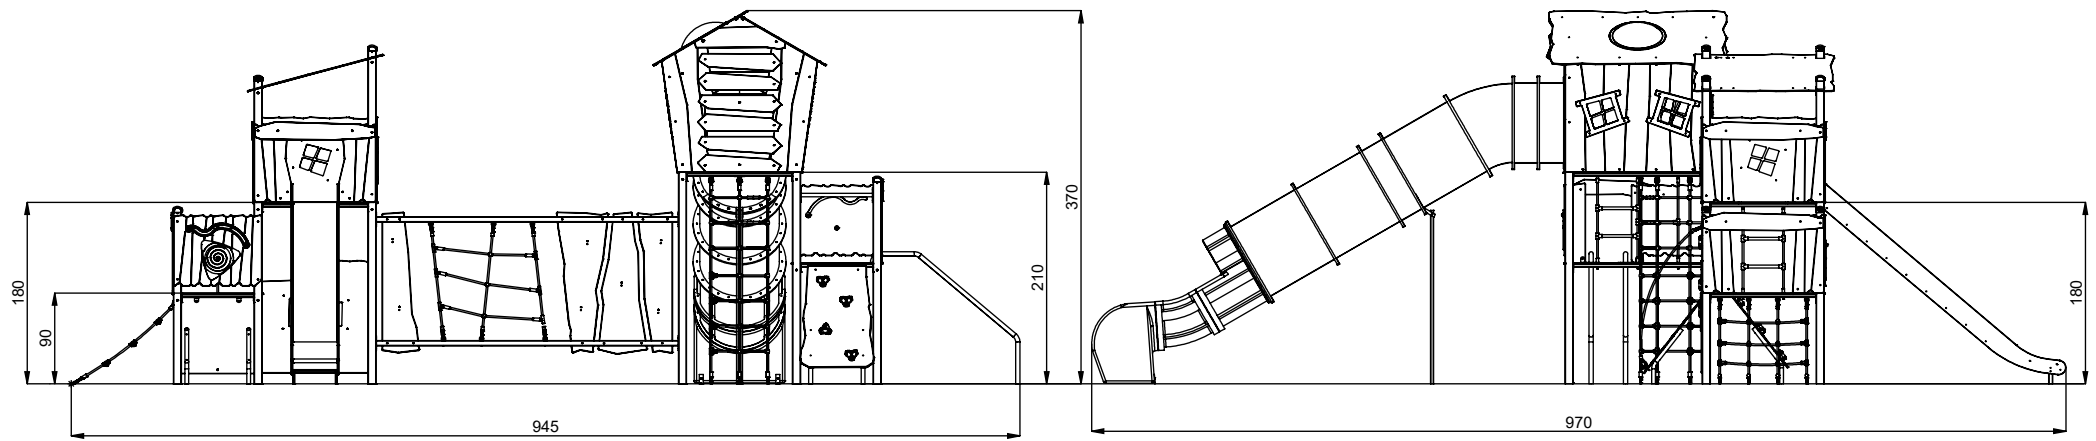

0301S2

[cm]

vinci
play