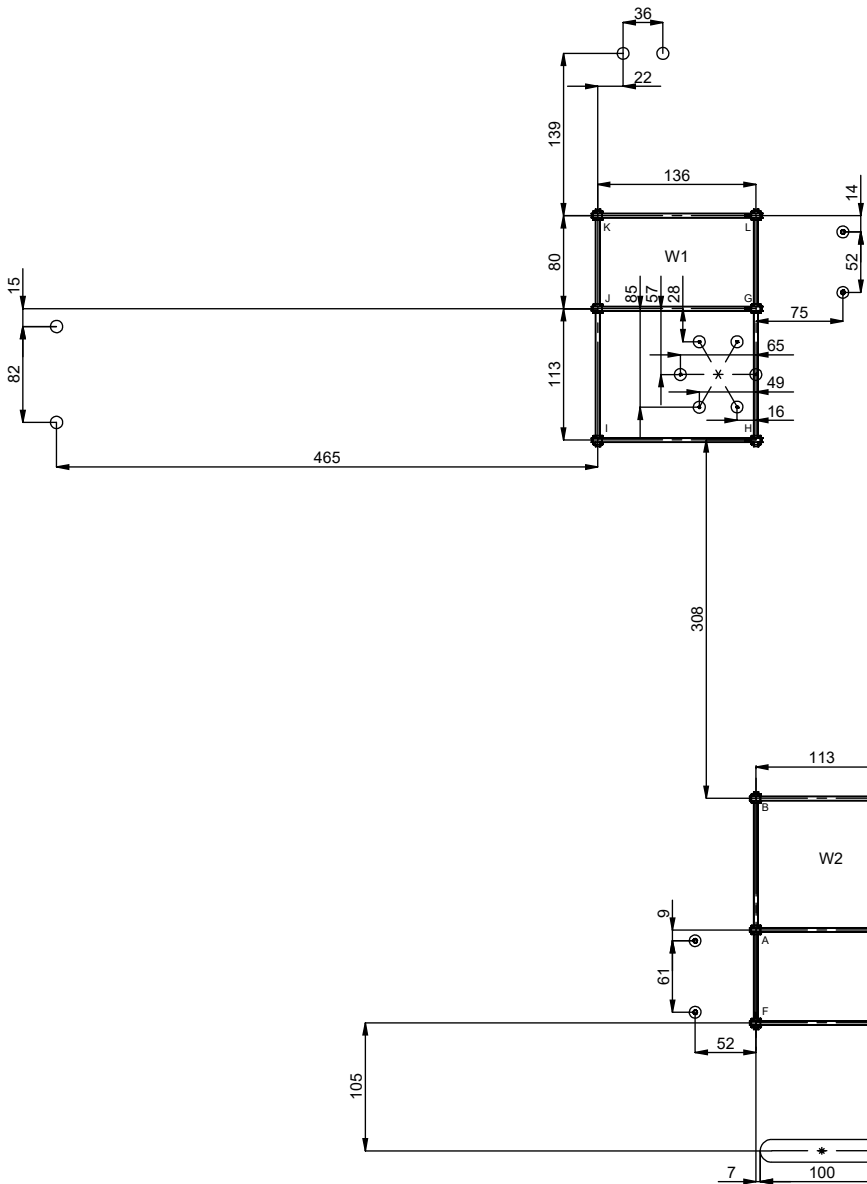

M10x120 x20	
	M8x120 x2	
NOT INCLUDED		

[cm]

x4	30h			48h

vinci
play