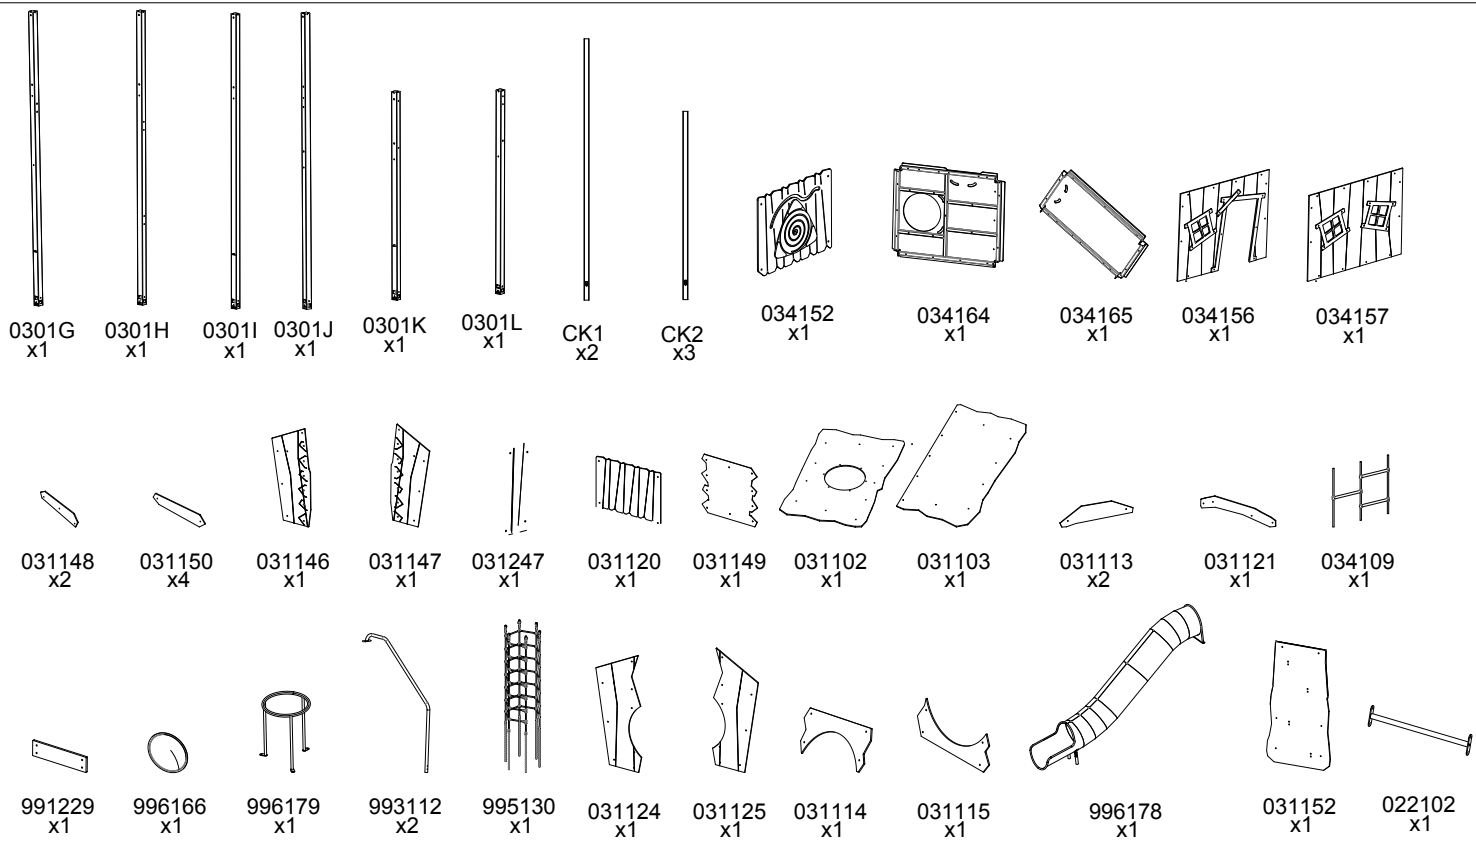

Vinci
play

- 3x CR1
- 5x CR2
- 1x CR3
- 1x CR4
- 2x CR6
- 2x CR10
- 1x CR12
- 1x CR13
- 1x CR14
- 2x CR15
- 1x CR17
- 2x CR18
- 1x CR19
- 4x CR20
- 2x CR22
- 2x CR24
- 1x CR25
- 1x CR28
- 1x CR30
- 1x CR32
- 1x CR33
- 1x CR34
- 3x CR36
- 2x CR40
- 3x CR47
- 1x CR57
- 1x E6
- 1x E44