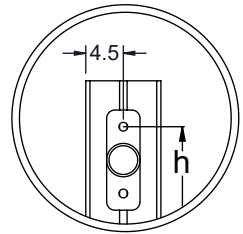

[cm]

vinci
play