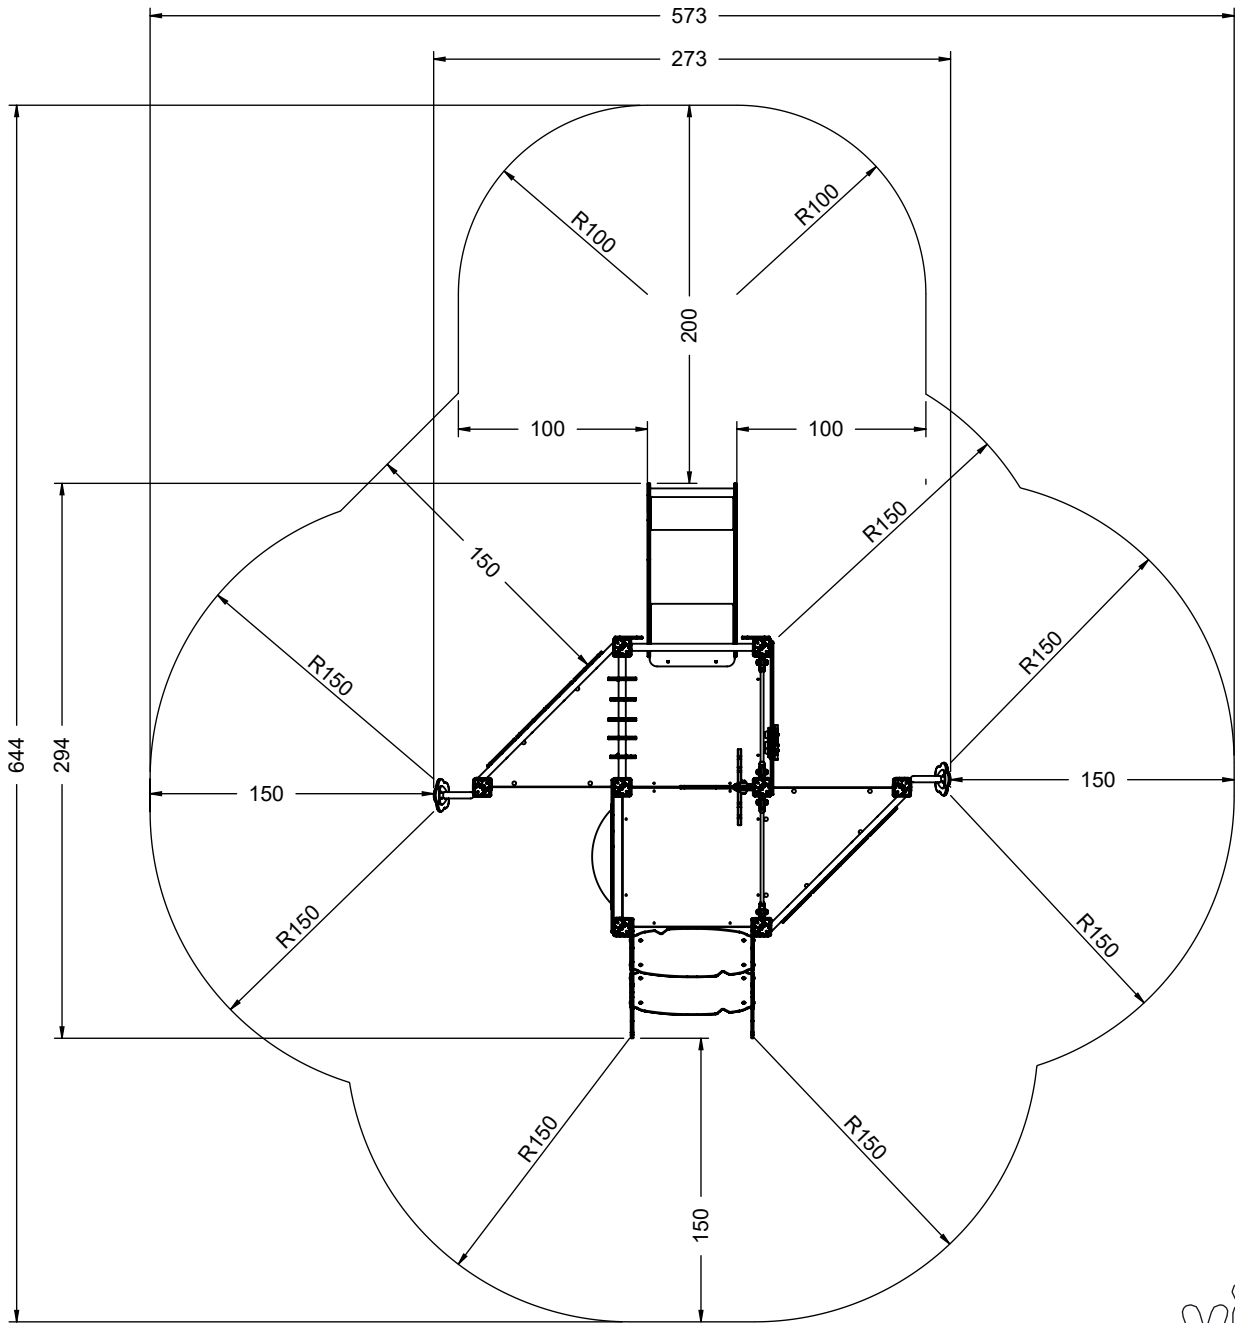

WD1433

v015
23.01.2021
A. H.
[cm]

vinci
play

[cm]

vinci
play

32x M10x120 (K2)
34x M10x120 (K3)

NOT INCLUDED

2x M8x120 (K2)

NOT INCLUDED

[cm]

vinci
play

		PLYWOOD / HDPE		HPL	
120x	8x50 sxi	1x	CE9	1x	CL9
8x	WD1	1x	CE8	1x	CL8
1x	WD27	3x	WD74	3x	WD75
1x	E150	1x	WD76	1x	WD77
1x	E34 (K1, K3)	1x	WD25	1x	WD26
1x	E35 (K2)	1x	WD28 (S1)	1x	WD29 (S1)
1x	V001	1x	WD113 (S6)	1x	WD114 (S6)
2x	Z18	2x	WD182	2x	WD181
2x	WD2				
2x	E170				

PLYWOOD
WD74

HPL
WD75

PLYWOOD
WD76

HPL
WD77

A	103 cm
B	130 cm
C	249 cm

8x50 sxi

8x50 sxi

[cm]

000000-00000

[cm]

vinci
play