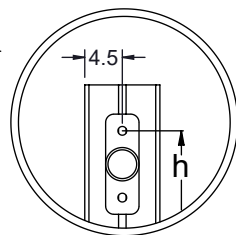

WD2

8x50 sxi

[cm]

vinci
play