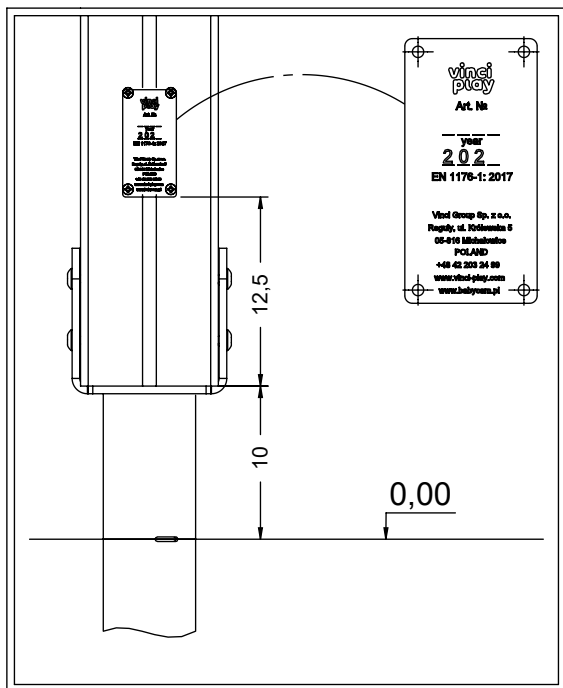

Z18

[cm]

vinci play

PLYWOOD		HPL
WD28	S1	WD29
PLYWOOD		HPL
WD113	S6	WD114

[cm]

vinci
play

V001

Part No:
000000-
00000

000000-00000

[cm]

vinci
play