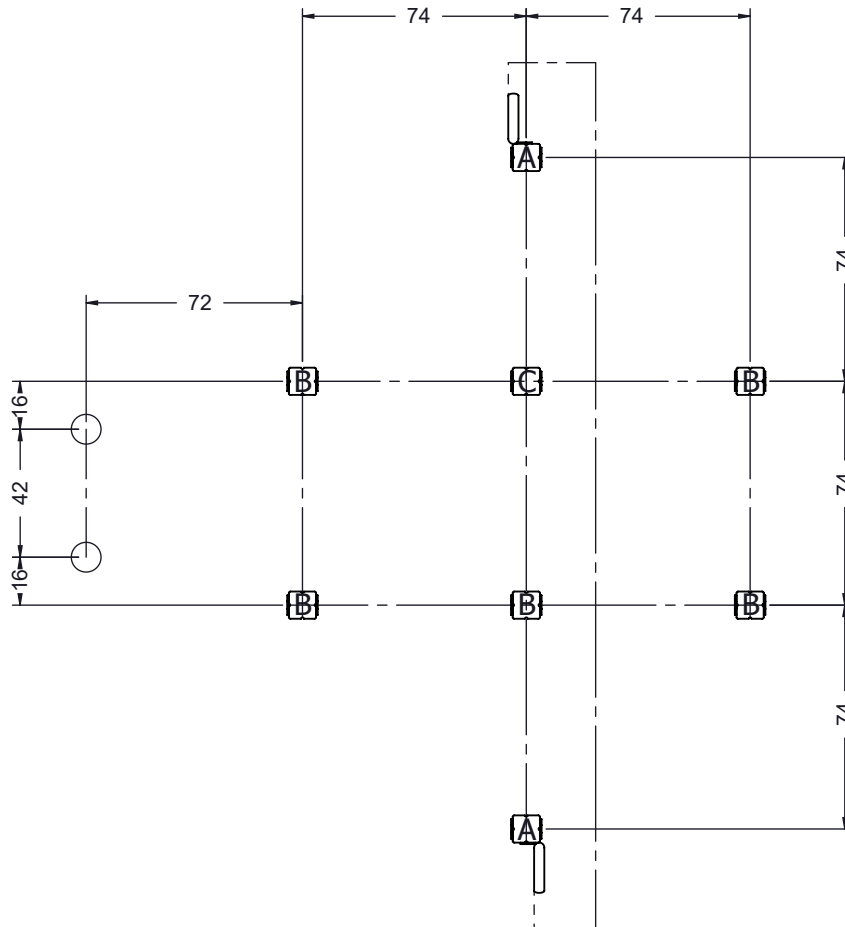

32x M10x120 (K2)
34x M10x120 (K3)

NOT INCLUDED

2x M8x120 (K2)

NOT INCLUDED