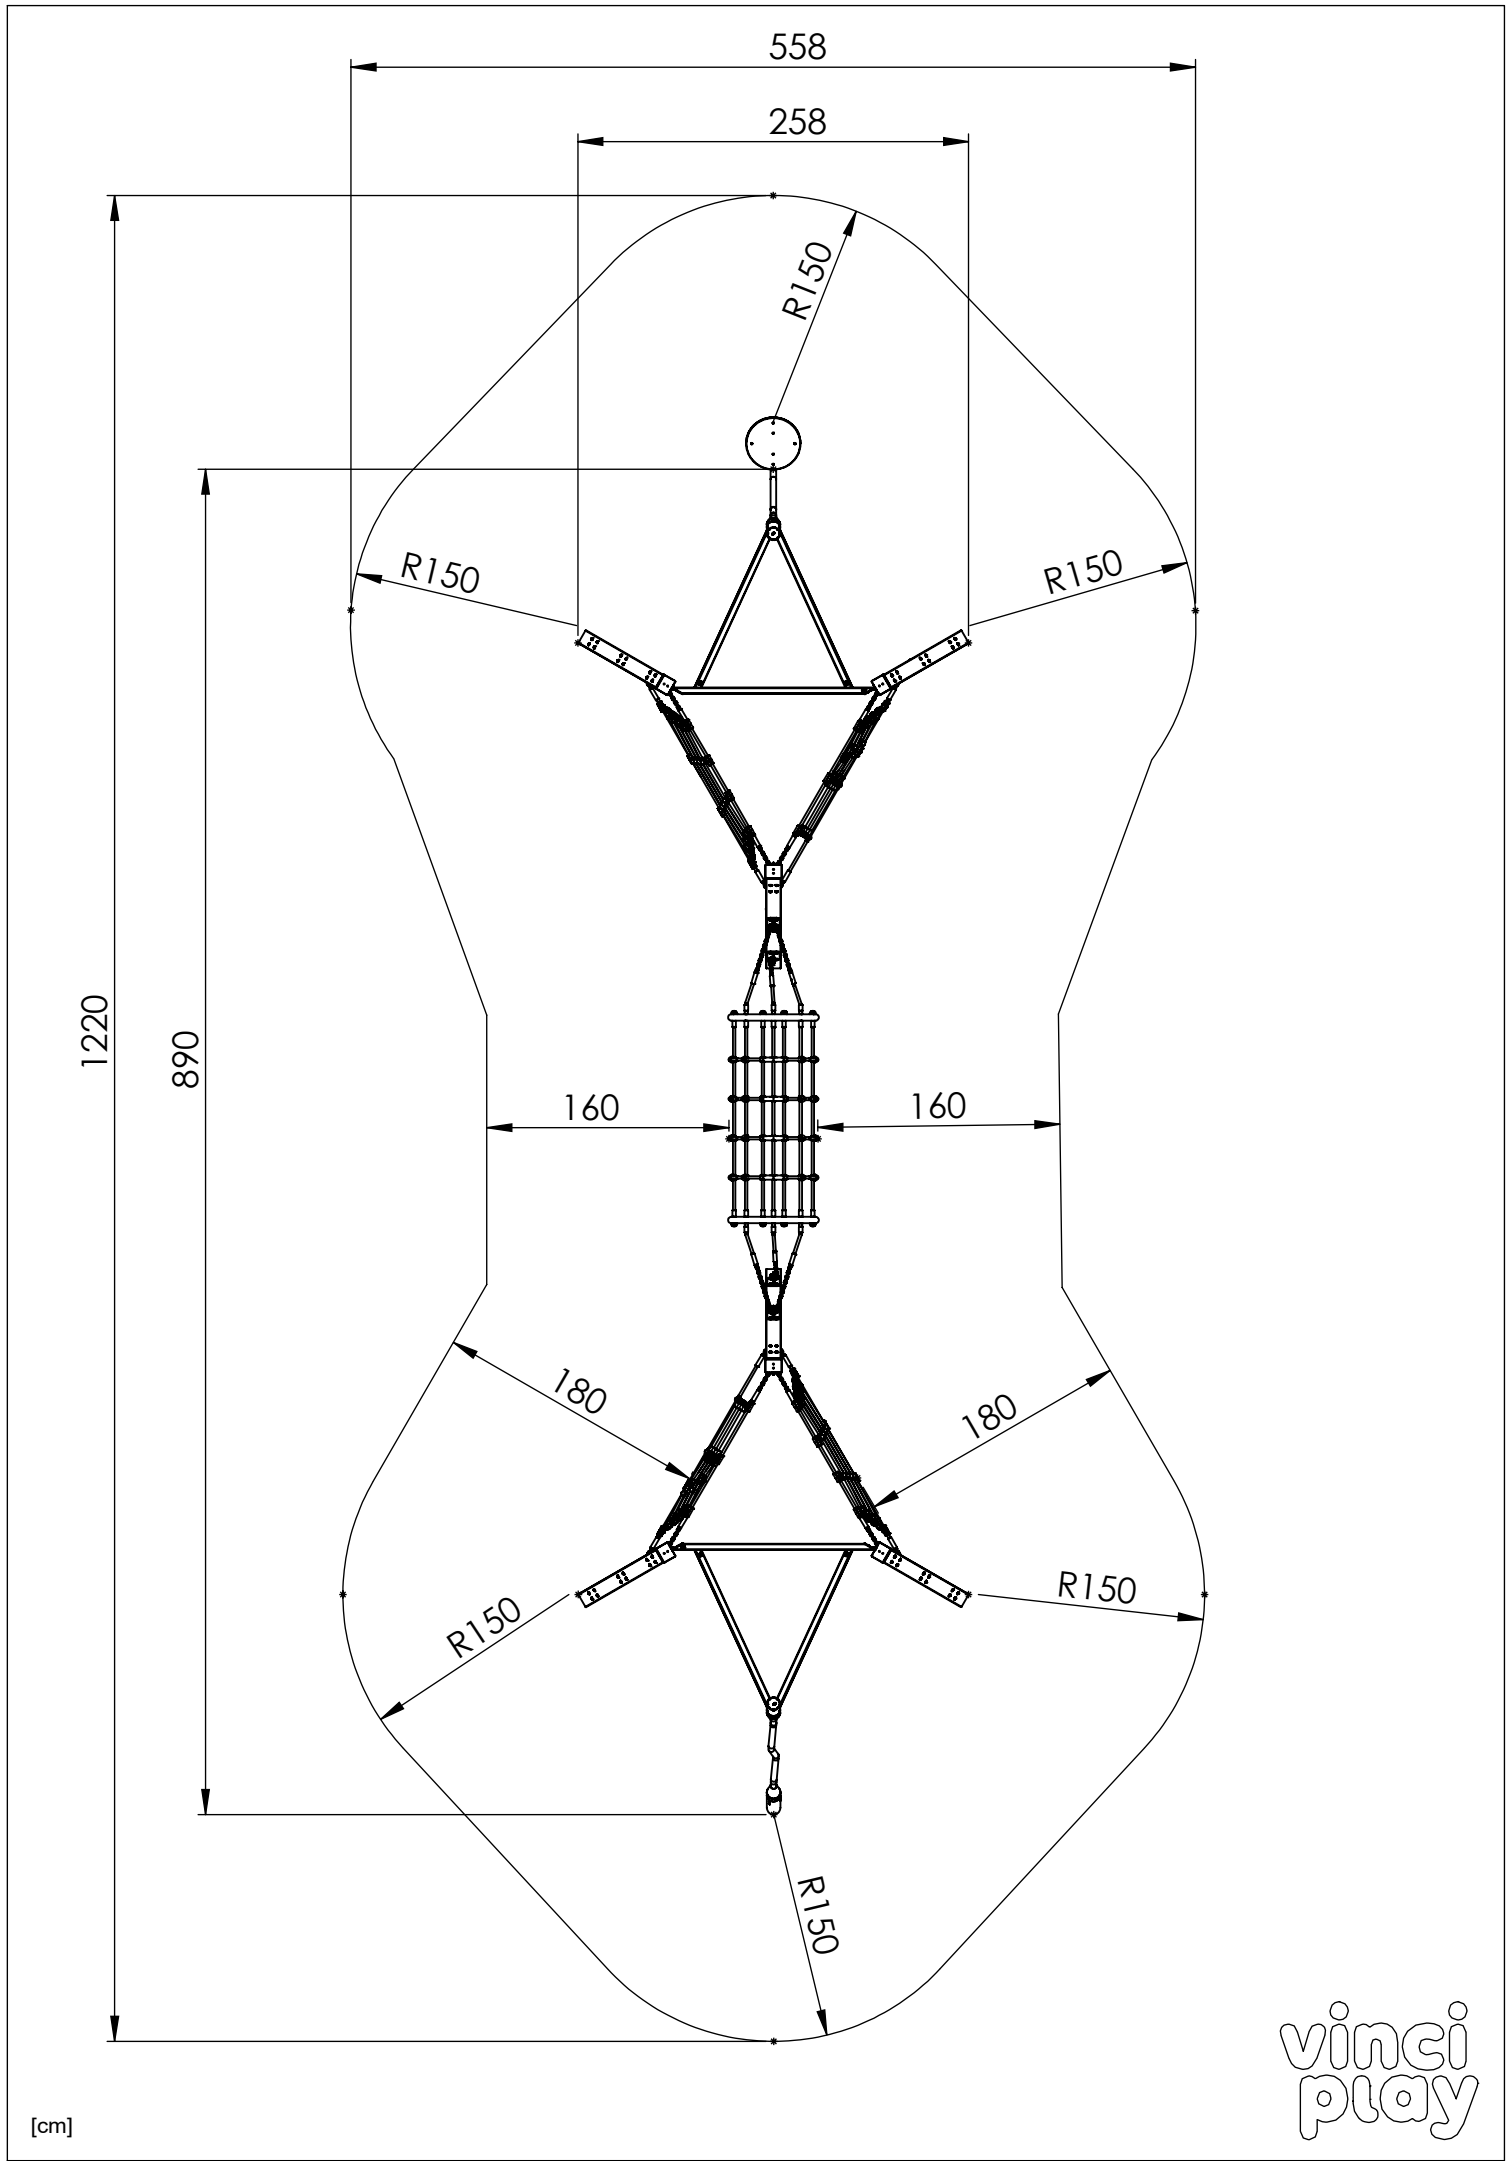

E1

A.

B.

C.

	K2, K3
M10x120 x8	
NOT INCLUDED	

[cm]

vinci play

1220

890

558

258

R150

R150

R150

160

160

180

180

R150

R150

R150

[cm]

vinci
play

164104
x6

[cm]

vinci
play

E98

E1

E93

E92

E96

[cm]