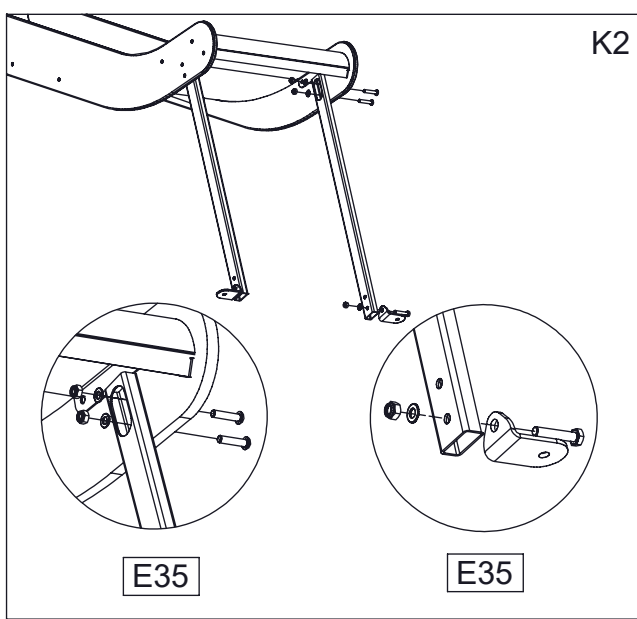

[cm]

vinci
play

- 1x CE19 ^{HDPE}
- 1x CL19 ^{HPL}

8x50 sxi

[cm]

vinci
play

2x Z18

[cm]

vinci
play

PLYWOOD HPL
 WD28 S1 WD29
 PLYWOOD HPL
 WD113 S6 WD114

[cm]

vinci
 play

WD1

V001

Part No:
000000-
00000

000000-00000