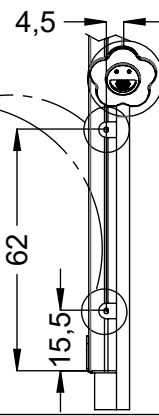

HPL
WD109

8x50 sxi

[cm]

vinci
play

WD210

8x50 sxi

i128-1

141366

[cm]

vinci
play

- 1x CE19 ^{HDPE}
- 1x CL19 ^{HPL}

8x50 sxi

[cm]

vinci
play

2x Z18

[cm]

vinci
play

PLYWOOD HPL
 WD28 S1 WD29
 PLYWOOD HPL
 WD113 S6 WD114

[cm]

vinci
 play

WD1

V001

Part No:
000000-
00000

000000-00000