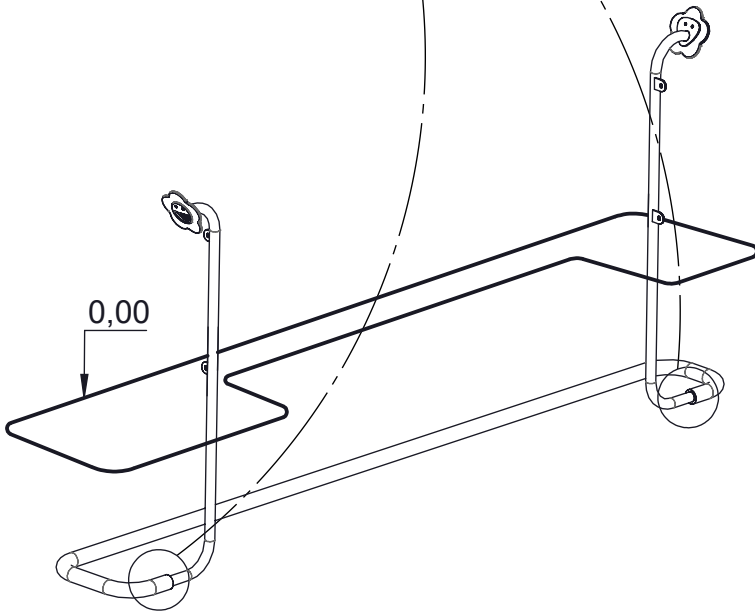

[cm]

vinci
play

- 1x CE19 ^{HDPE}
- 1x CL19 ^{HPL}

8x50 sxi

[cm]

vinci
play

2x Z18

[cm]

vinci
play

PLYWOOD HPL
 WD28 S1 WD29
 PLYWOOD HPL
 WD113 S6 WD114

[cm]

vinci
 play

WD1

V001

Part No:
000000-
00000

000000-00000