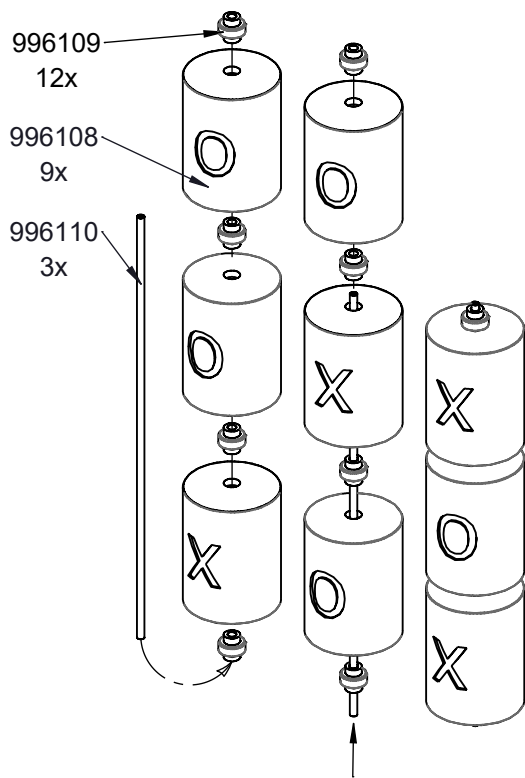

- 1x CE19 ^{HDPE}
- 1x CL19 ^{HPL}

8x50 sxi

[cm]

vinci
play