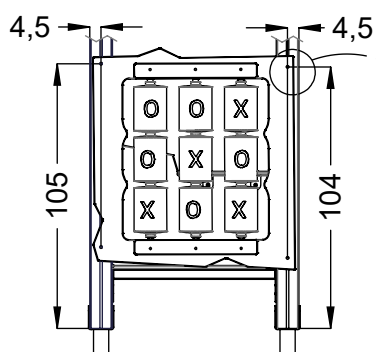

HPL
WD109

8x50 sxi

[cm]

vinci
play

WD210

8x50 sxi

i128-1

141366

[cm]

vinci
play

- 1x CE19 ^{HDPE}
- 1x CL19 ^{HPL}

8x50 sxi

[cm]

vinci
play

2x Z18

[cm]