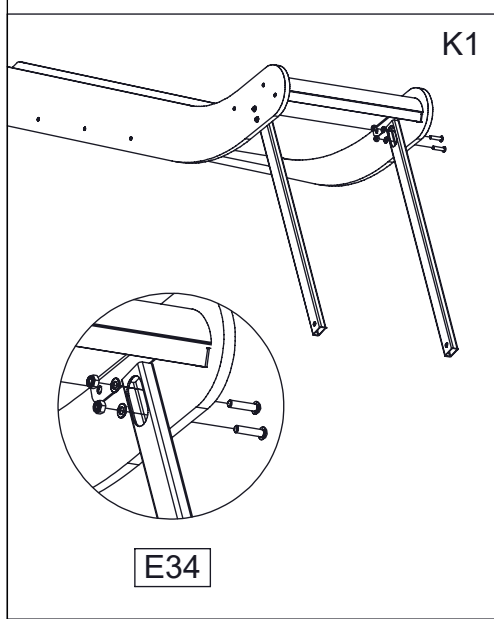

[cm]

vinci
play

- 1x CE19 ^{HDPE}
- 1x CL19 ^{HPL}

8x50 sxi

[cm]

vinci
play

2x Z18

[cm]

vinci
play

PLYWOOD HPL
 WD28 S1 WD29
 PLYWOOD HPL
 WD113 S6 WD114

[cm]

vinci
 play

WD1

V001

Part No:
000000-
00000

000000-00000