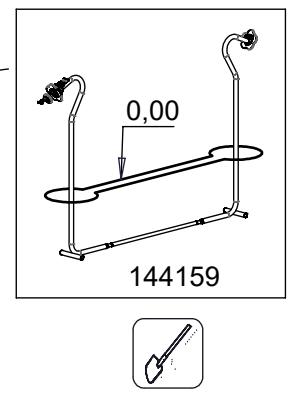

vinci
play

66x M10x120 (K2)
70x M10x120 (K3)

NOT INCLUDED

4x M8x120 (K2)

NOT INCLUDED

[cm]

x2
 9h

 48h
 K1 x18 >0,06m³
 K2/K3 x18 >0,02m³