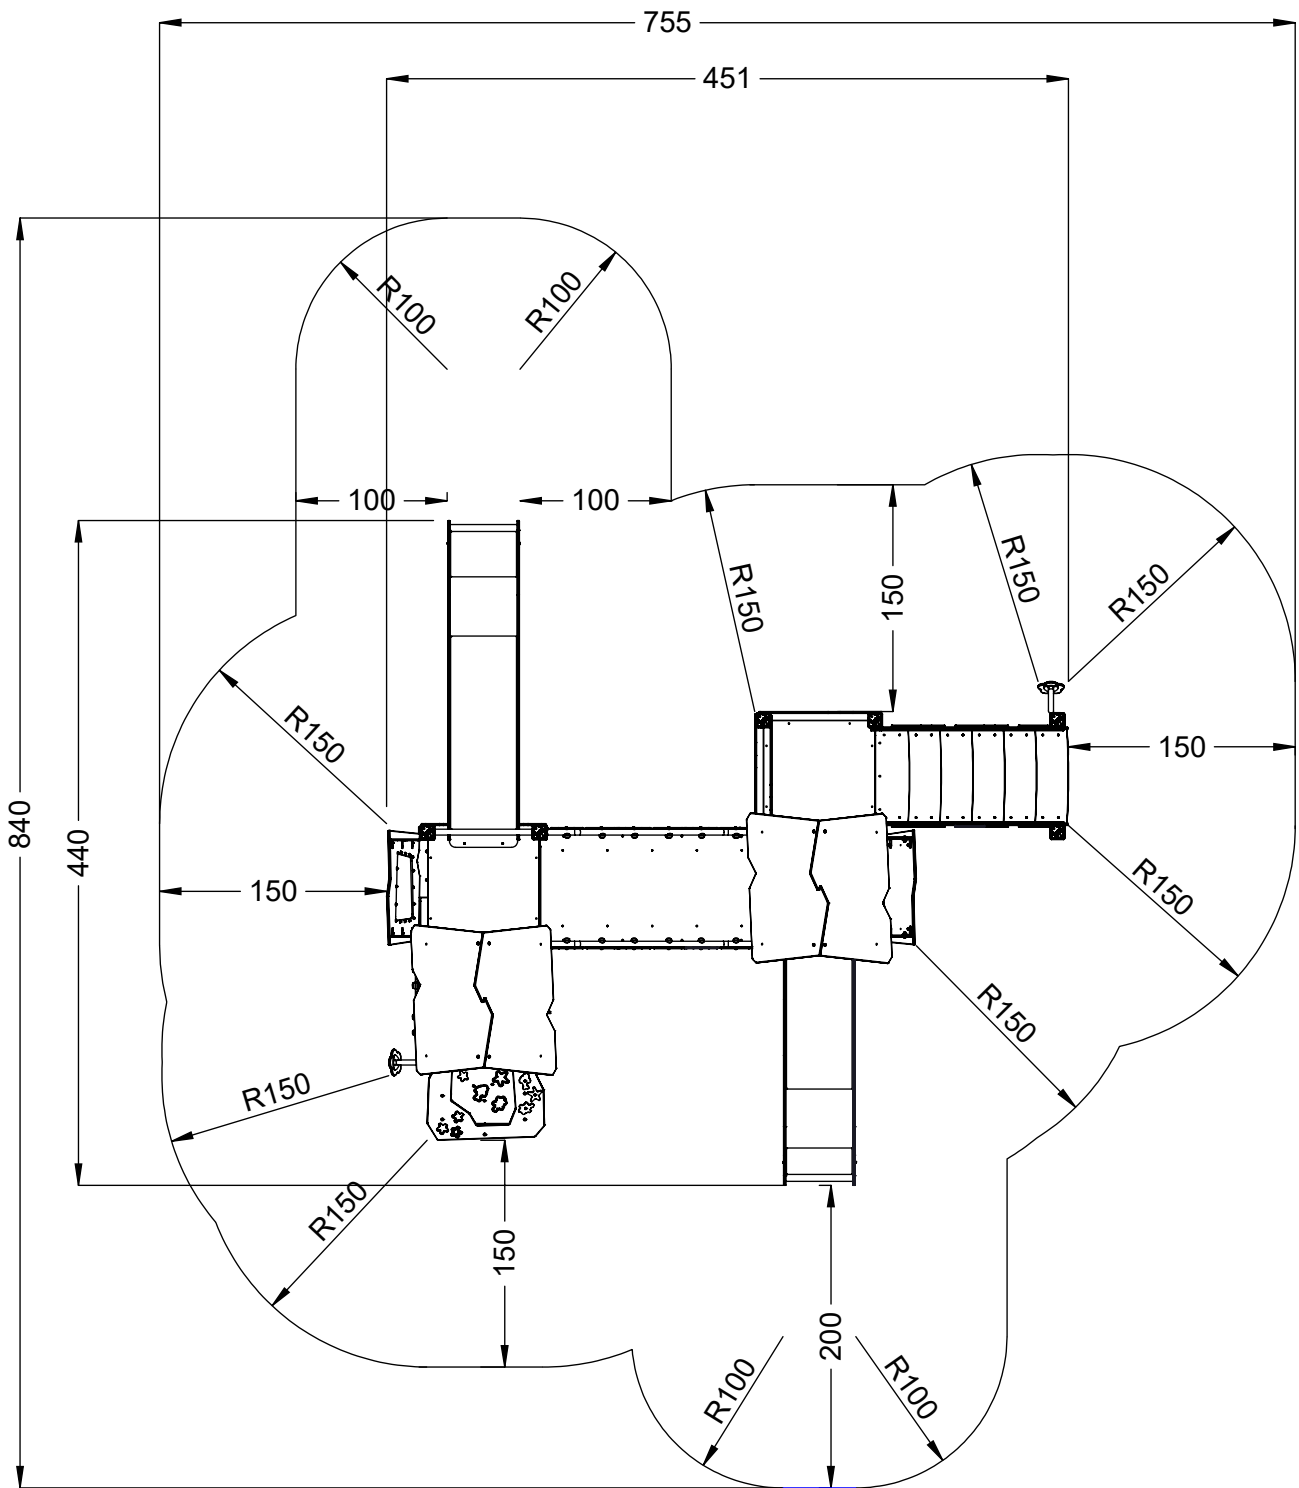

[cm]

vinci
play