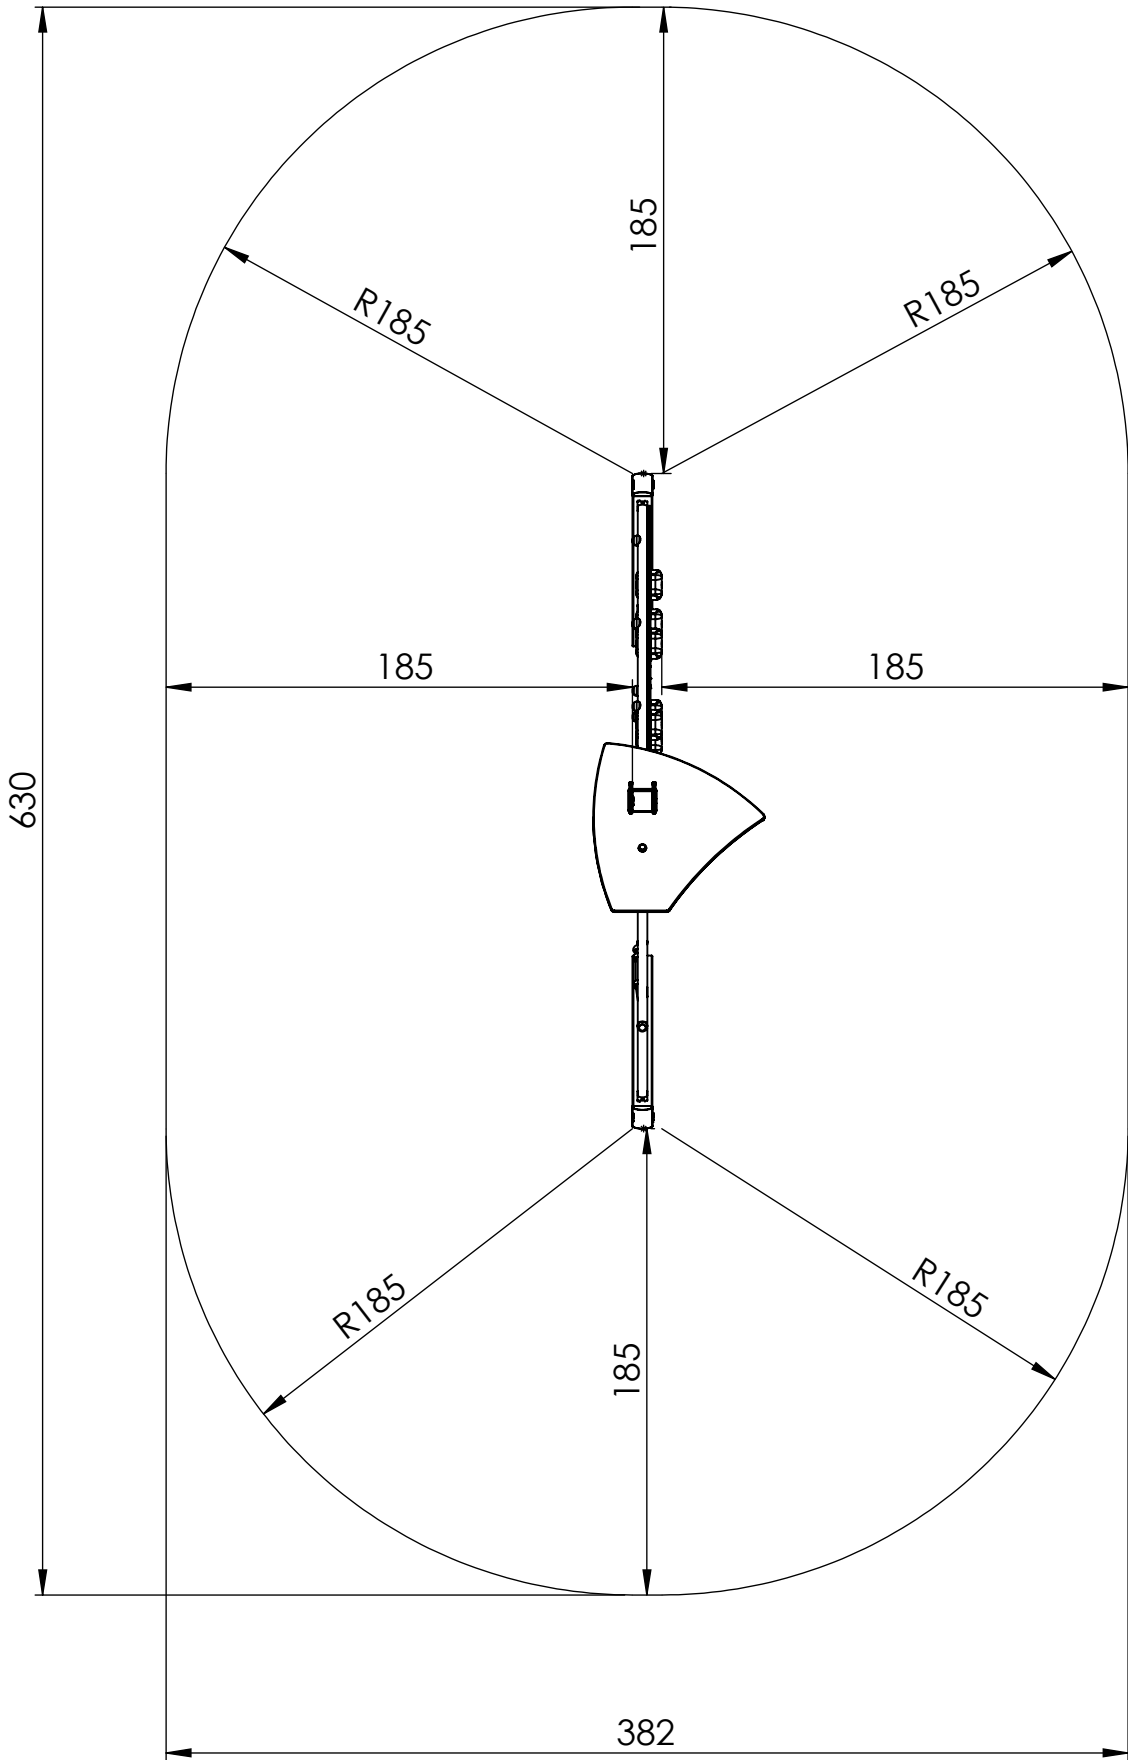

1714

[cm]

v012 / 27.05.2021
D.P.

vinci
play

[cm]

vinci
play

[cm]

	L, [cm]
K1, K2	46
K3	64

 K2, K3
 M10x120 x12  Ø10
NOT INCLUDED 

[cm]

1714A
x1

17UA
x1

17UB
x1

172102
x1

172103
x1

172104
x1

Qty.	ST/INOX
16	10x25 ikl
4	10x30 ikl
1	17e004
2	17e012
1	V001

Qty.	HDPE
1	17c032

Qty.	HPL
1	17p011

1x 17c032

4x 10x30ikl

[cm]

vinci
play

2x 17e012

1x 17p011

FIX

1x 17e004

16x 10x25ikl

[cm]

vinci play

[cm]

vinci
play