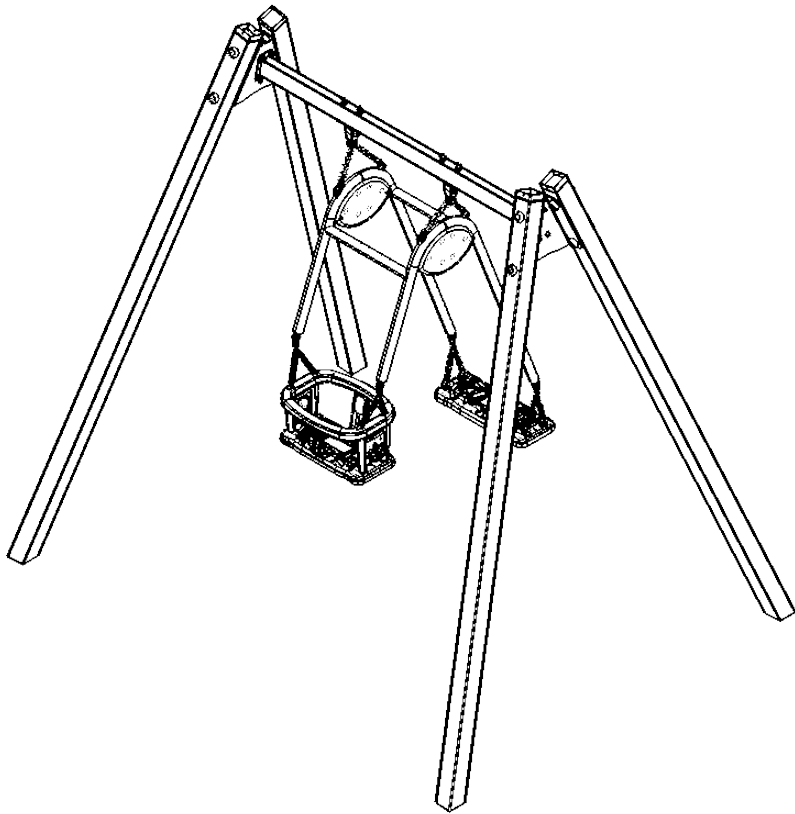

min 40

[cm]

vinci
play

[cm]

vinci
play

2x E64

V002

Part No:
000000-
00000

000000-00000

[cm]

vinci
play