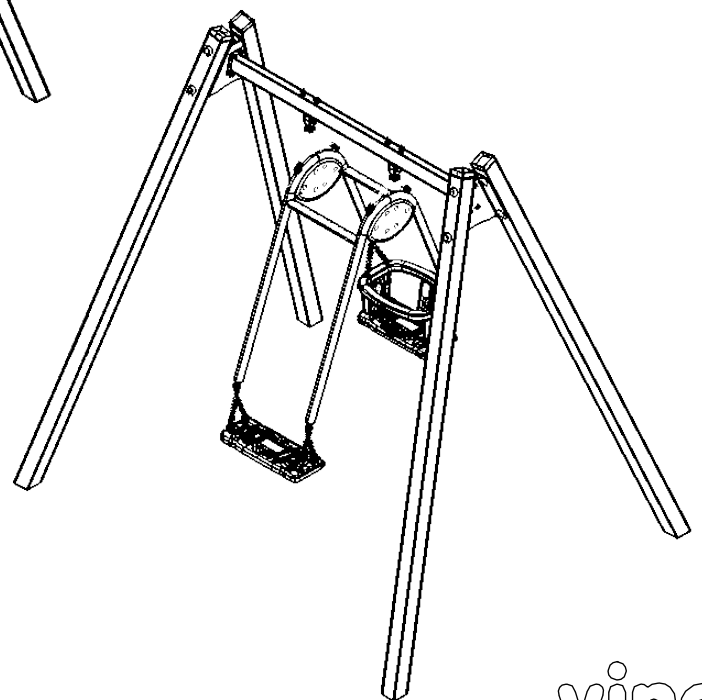

[cm]

vinci
play