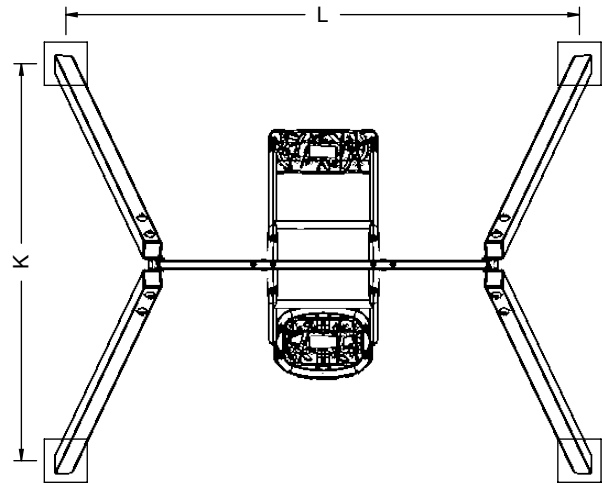

vinci
play

	K, cm	L, cm
K1	218	255
K2	225	259
K3	188	241

[cm]

2h

48h

vinci
play

054103
x4

052112
x2

vinci
play

2 1xH

[cm]

vinci
play

x2

[cm]

vinci
play

[cm]

min 40

[cm]

vinci
play

[cm]

vinci
play

2x E64

V002

Part No:
000000-
00000

000000-00000

[cm]

vinci
play