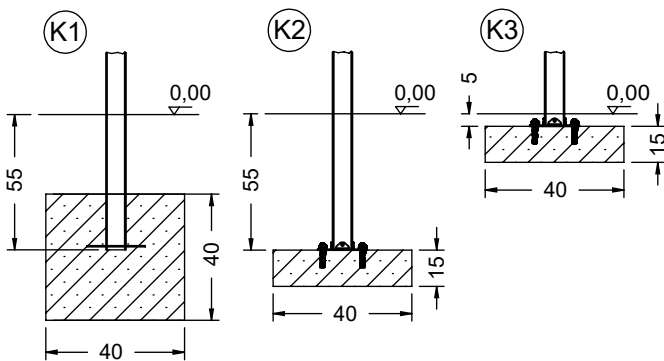

vinci
play

	K, cm	L, cm
K1	218	255
K2	225	259
K3	188	241

[cm]

2h

48h

vinci
play

054103
x4

052112
x2

vinci
play

2 1xH

[cm]

vinci
play

x2

[cm]

vinci
play

[cm]

min 40

[cm]

vinci
play

[cm]

vinci
play

2x E64

V002

Part No:
000000-
00000

000000-00000

[cm]

vinci
play