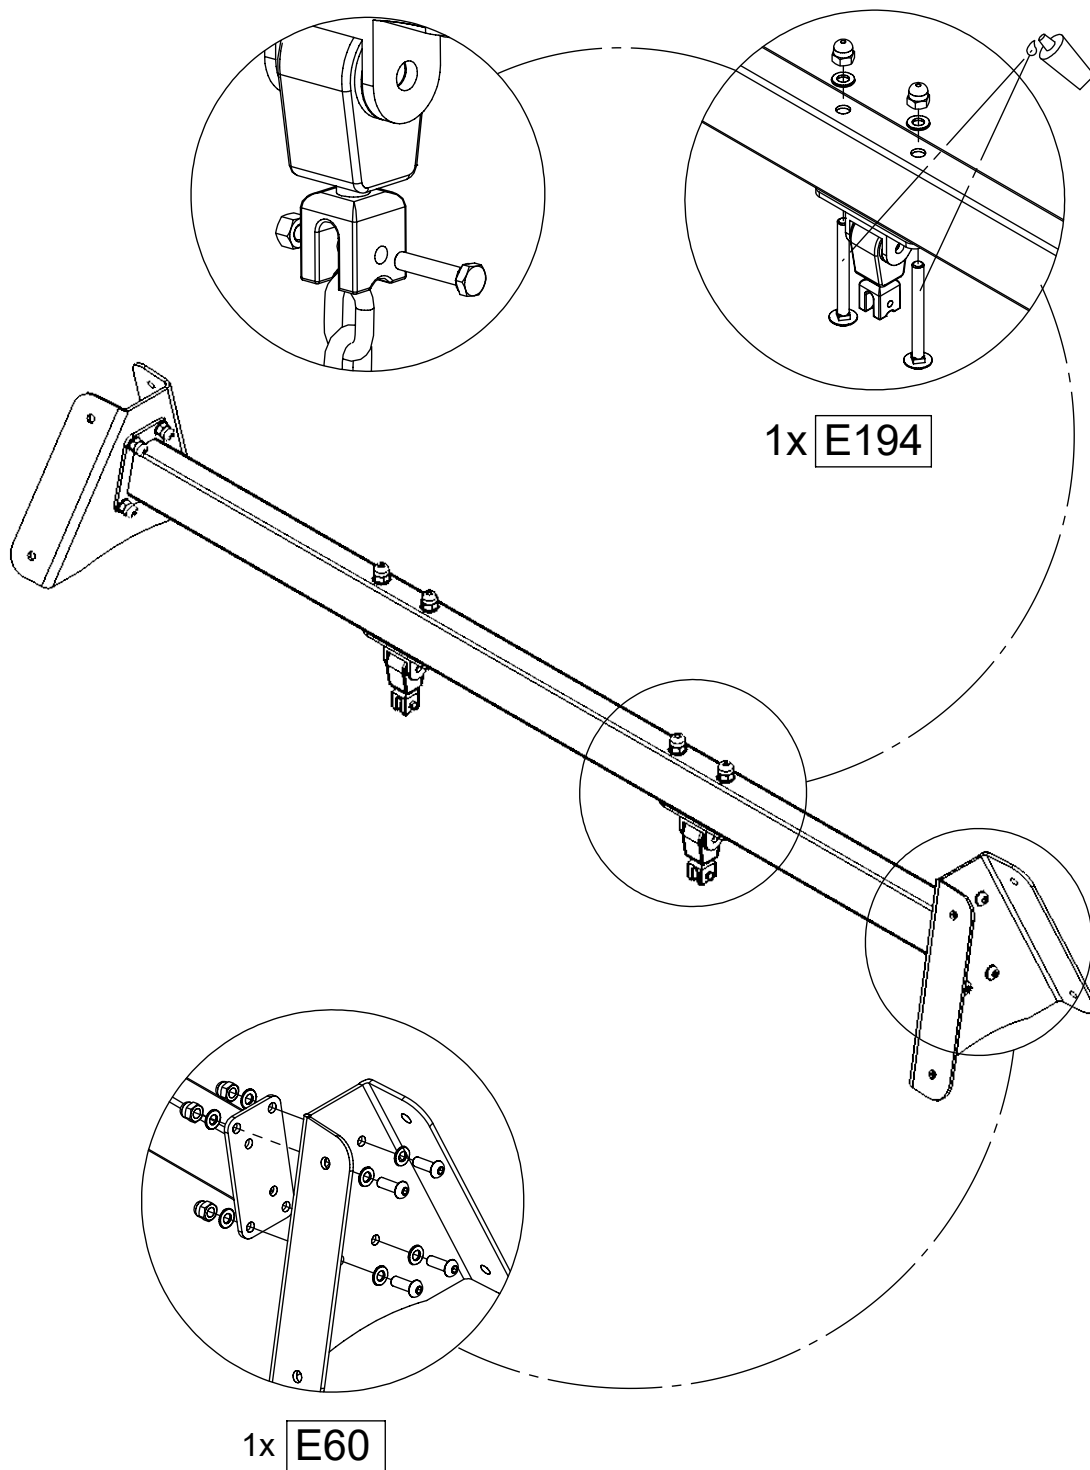

vinci
play

	K, cm	L, cm
K1	218	255
K2	225	259
K3	188	241

[cm]

2h

48h

vinci
play

054103
x4

052112
x2

vinci
play

2 1xH

[cm]

vinci
play

x2

[cm]

vinci
play

[cm]

min 40

[cm]

vinci
play

[cm]

vinci
play

2x E64

V002

Part No:
000000-
00000

000000-00000

[cm]

vinci
play