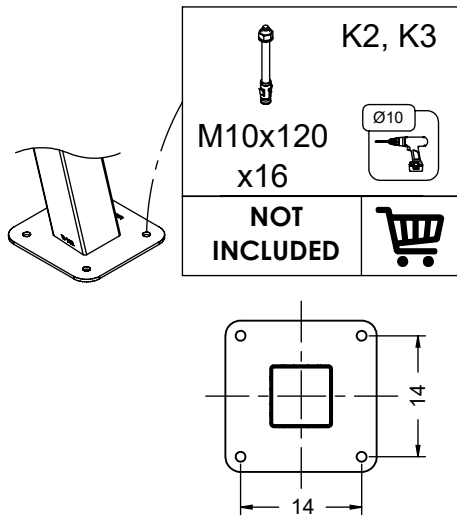

vinci
play

	K, cm	L, cm
K1	218	255
K2	225	259
K3	188	241

[cm]

2h

48h

vinci
play

054103
x4

052112
x2

052113
x2

052115
x2

052116
x2

052127
x1

b66-5
x2

996226
x1

1x	E60
2x	E64
1x	E194
1x	V002

[cm]

vinci
play

2 1xH

[cm]

vinci
play

x2

[cm]

vinci
play

[cm]

min 40

[cm]

vinci
play

[cm]

vinci
play

2x E64

V002

Part No:
000000-
00000