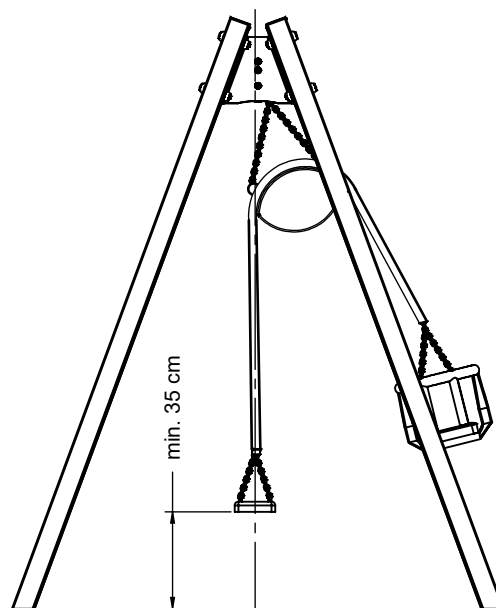

[cm]

vinci
play