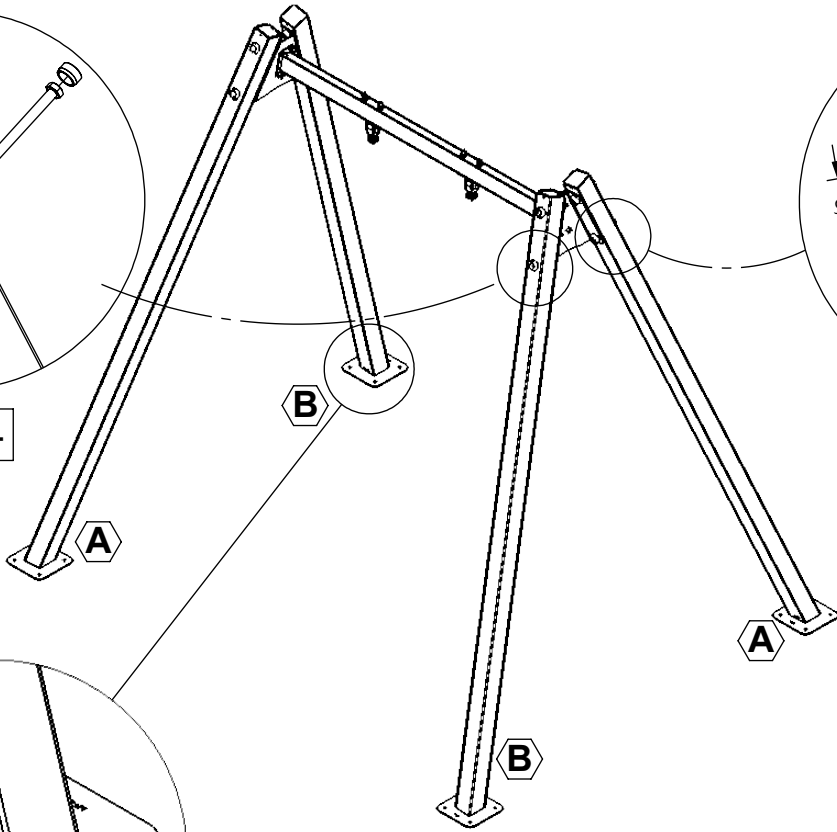

min 40

[cm]

vinci
play

[cm]

vinci
play

2x E64

V002

Part No:
000000-
00000

000000-00000

[cm]

vinci
play