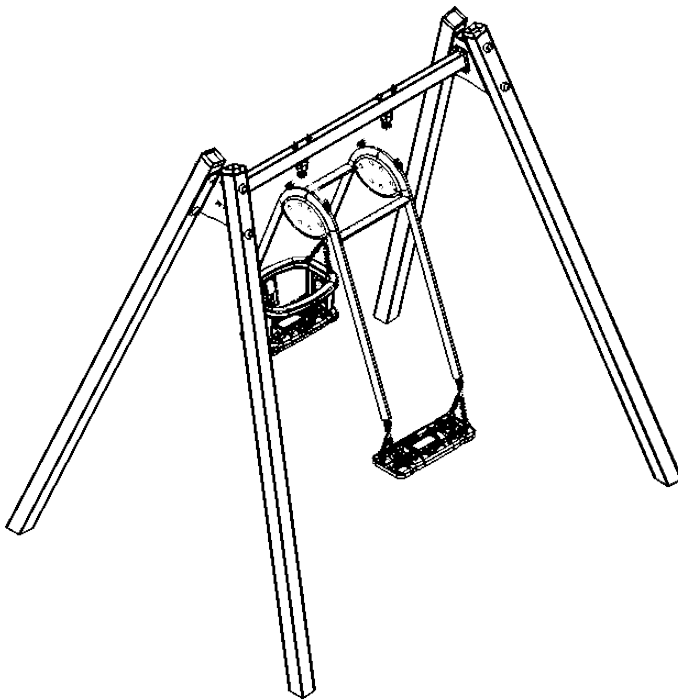

[cm]

vinci
play