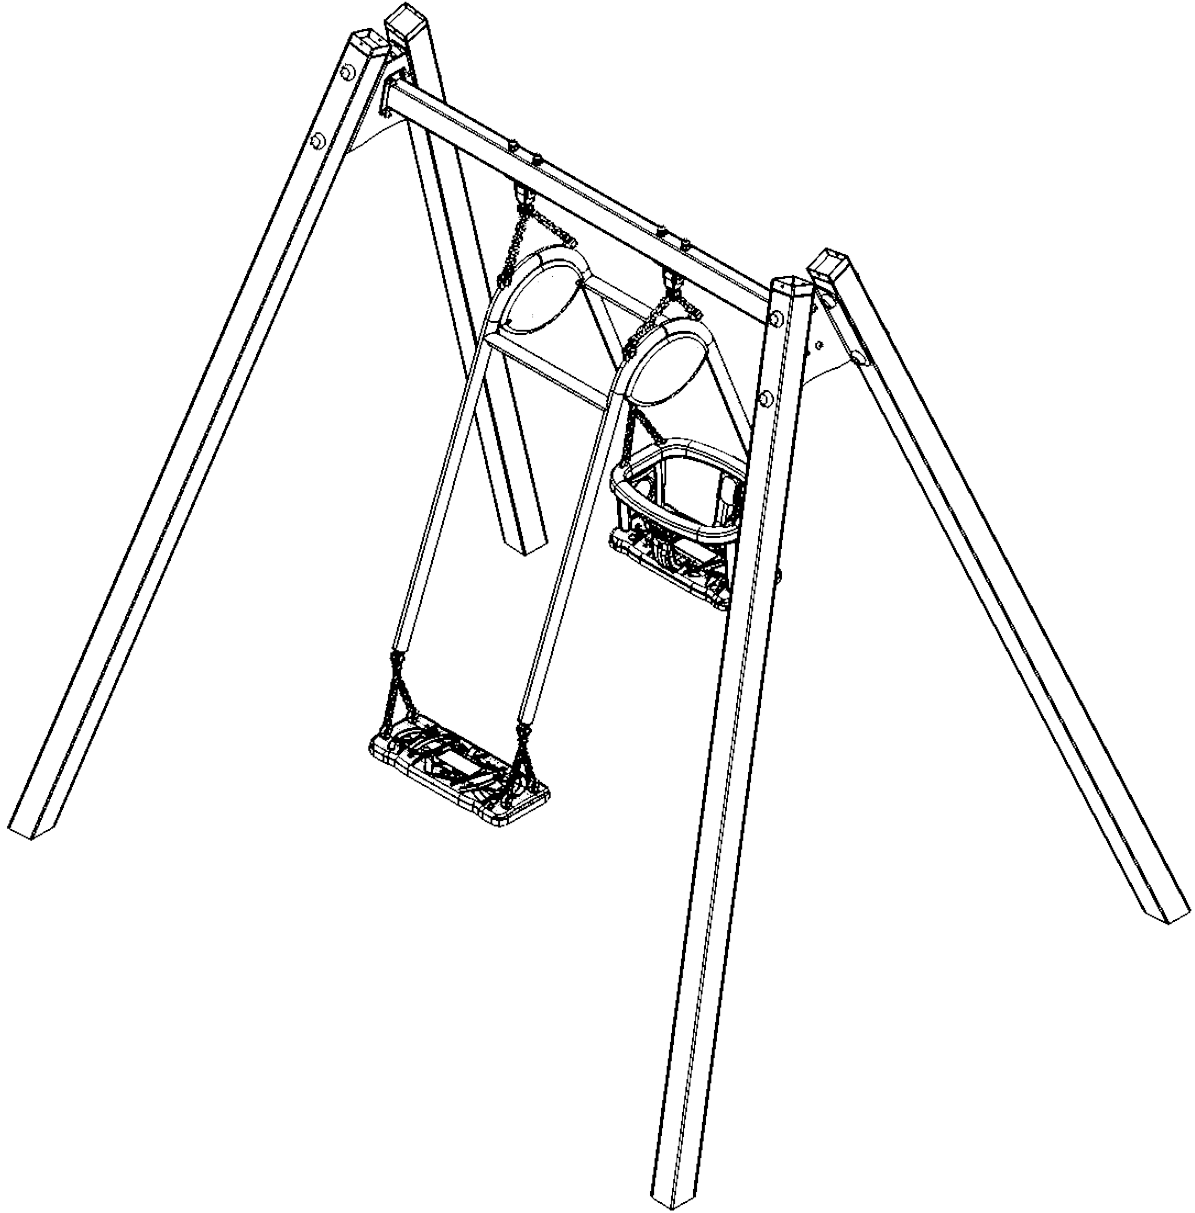

ST0520

v011
31.08.2020
A. H.
[cm]

vinci
play