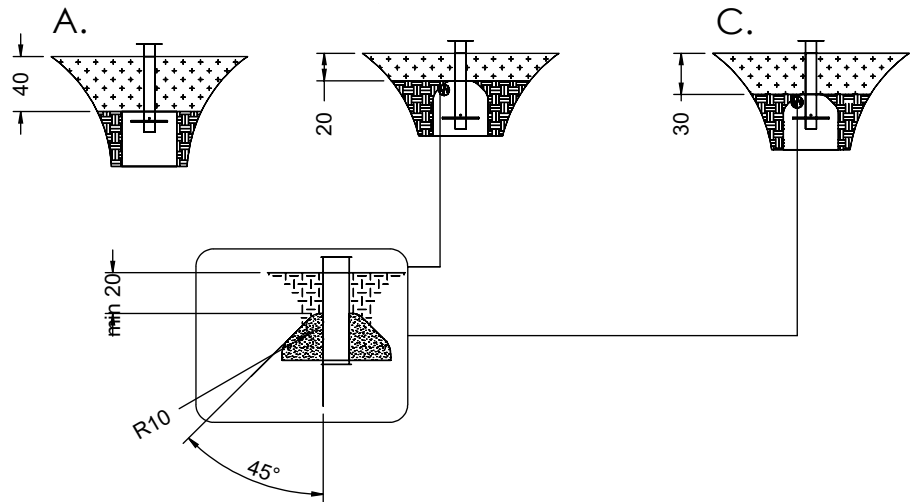

vinci
play

	K, cm	L, cm
K1	218	255
K2	225	259
K3	188	241

[cm]

2h

48h

vinci
play

054103
x4

052112
x2

vinci
play

2 1xH

[cm]

vinci
play

x2

[cm]

vinci
play

[cm]

min 40

[cm]

vinci
play

[cm]

vinci
play

2x E64

V002

Part No:
000000-
00000

000000-00000

[cm]

vinci
play