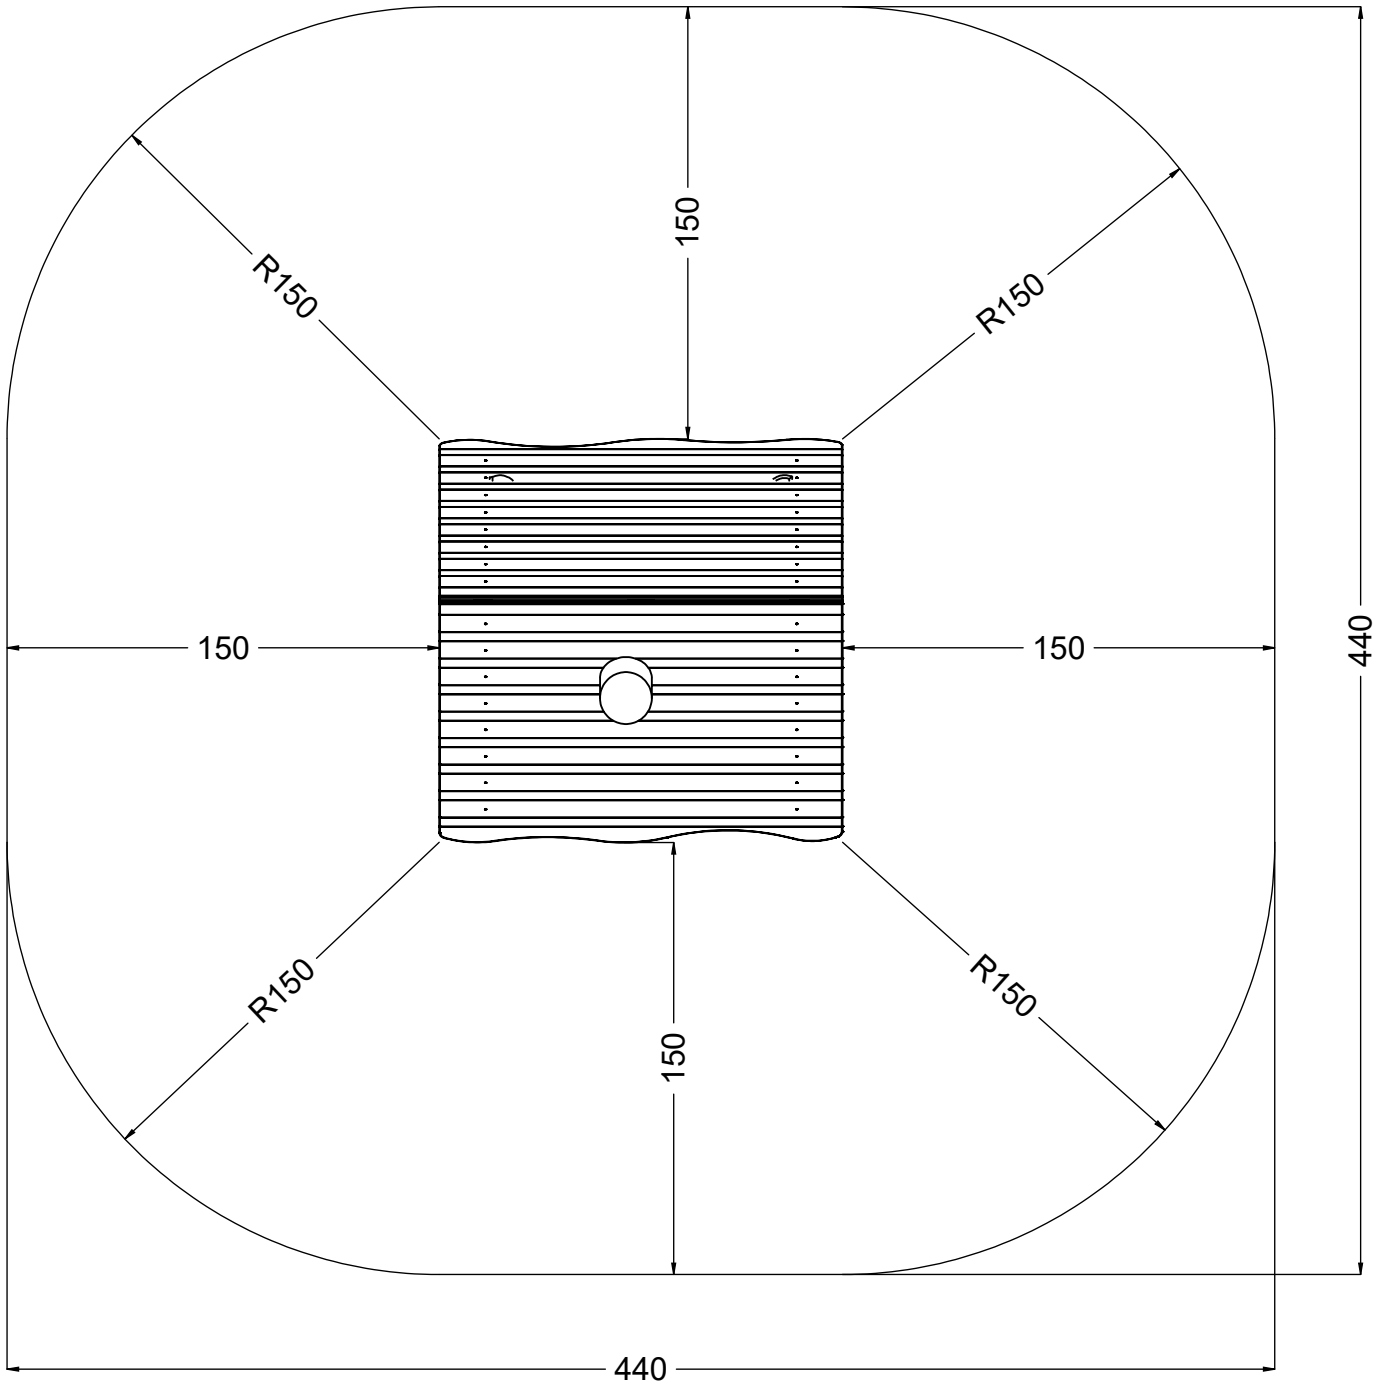

[cm]

vinci
play