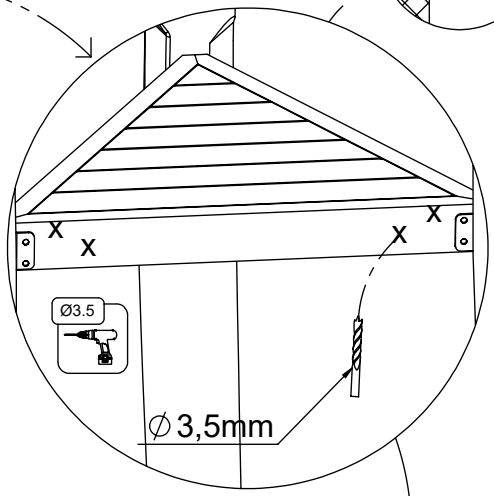

4x 5x50sxs

4x 5x50sxs

[cm]

vinci
play