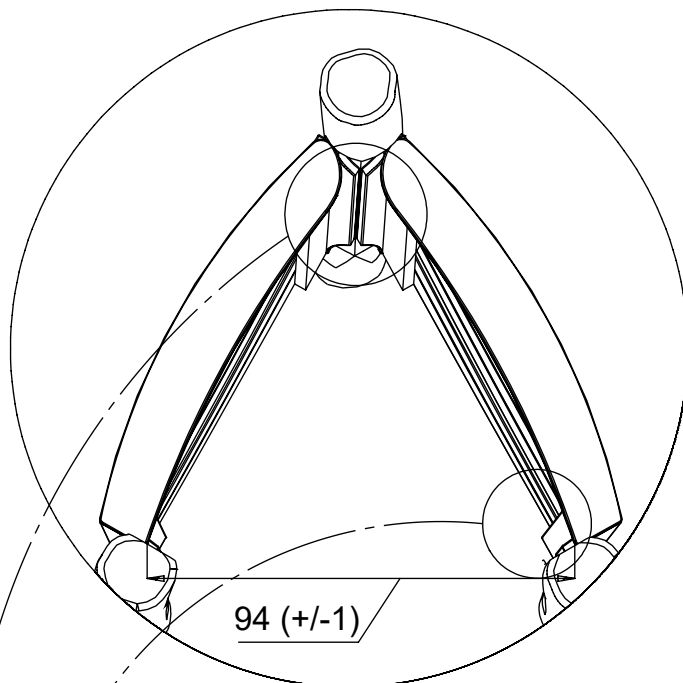

4x 8x50sxi
1x 12e012

12e012

[cm]

vinci
play

Ø 3.5 mm

2x

4x 5x50 sxs

128249
128137

[cm]

vinci
play

128250
128165

4x 5x50 sxs

3x 5x80 sxs

3x 5x80 sxs

[cm]

vinci
play

5x 5x80sxs

[cm]

vinci
play

48h

[cm]

vinci
play

1x 12e015

3x 12e052