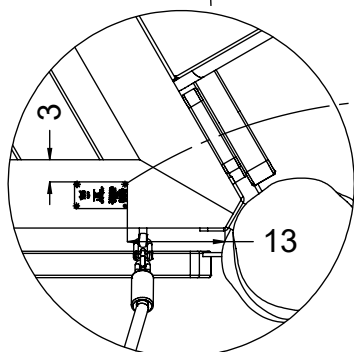

2,9

vinci
play
Art. Nr.

202

EN 1178-1: 2017

Vinci Group Sp. z o.o.
Pręgów, ul. Miłkowska 9
05-010 Miłkówek
POLAND
+48 49 309 24 00
www.vinciplay.com
www.vinciplay.pl

6,3

V001

[cm]

vinci
play