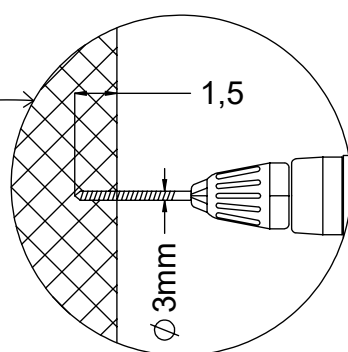

2,9

vinci
play
Art. Nr.

202

EN 1178-1: 2017

Vinci Group Sp. z o.o.
Pręgów, ul. Miłkowska 9
05-010 Miłkówek
POLAND
+48 49 309 24 00
www.vinciplay.com
www.vinciplay.pl

6,3

V001

[cm]

vinci
play