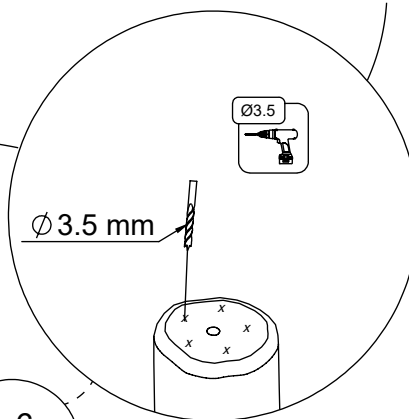

4x 8x50sxi
1x 12e012

12e012

[cm]

vinci
play

Ø 3.5 mm

2x

4x 5x50 sxs

128249
128137

[cm]

vinci
play

128250
128165

4x 5x50 sxs

3x 5x80 sxs

3x 5x80 sxs

[cm]

vinci
play

5x 5x80sxs

[cm]

vinci
play

48h

[cm]

vinci
play

1x 12e015

3x 12e052