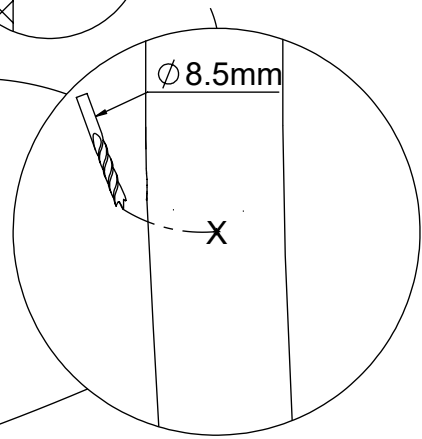

✓

[cm]

vinci
play

S < 97

S > 97

L > 25mm	✓	L ≤ 25mm	X
----------	---	----------	---

L > 25mm	✓
L ≤ 25mm	✓

L > 25mm	✓
----------	---

[cm]

vinci play

Ø 5.5 mm

Ø 8.5mm

0,5

7,5

[cm]

vinci play

4x 8x50sxi
1x 12e012

12e012

[cm]

vinci
play

Ø 3.5 mm

2x

4x 5x50 sxs

128249
128137