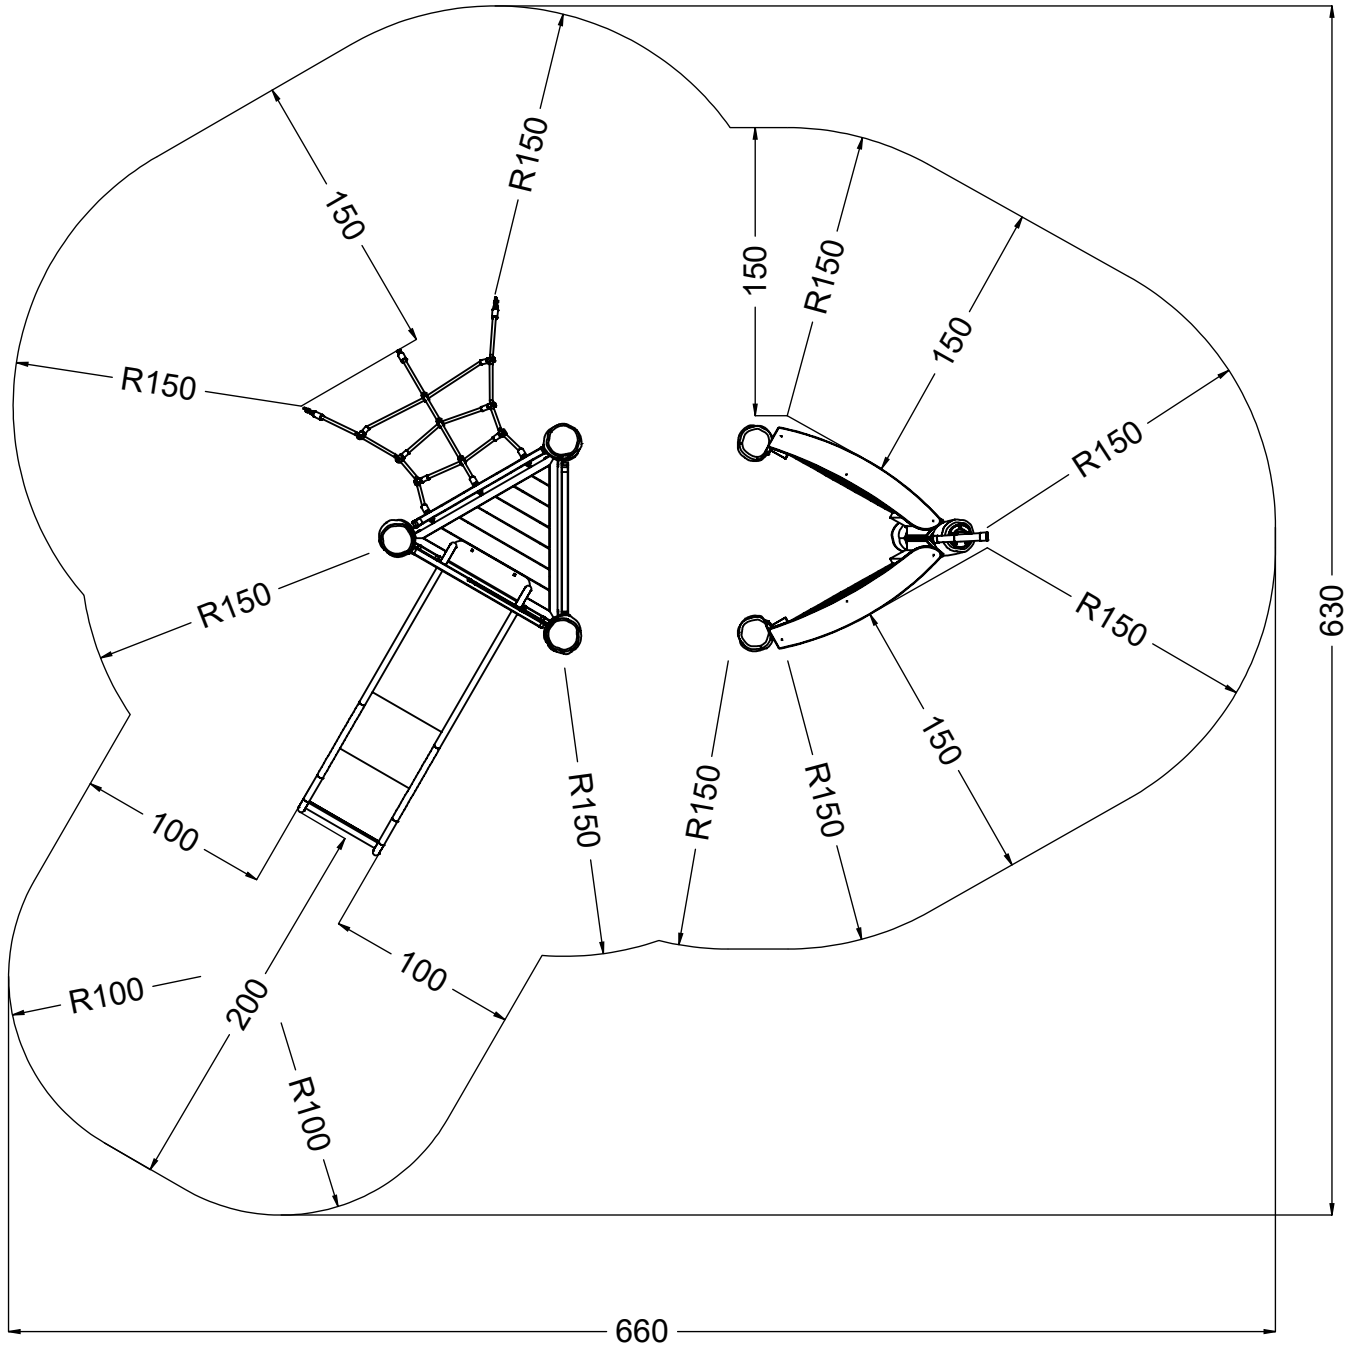

✓

[cm]

vinci
play

S < 97

S > 97

L > 25mm	✓	L ≤ 25mm	X
----------	---	----------	---

L > 25mm	✓
L ≤ 25mm	✓

L > 25mm	✓
----------	---

[cm]

vinci play

Ø 5.5 mm

Ø 8.5mm

0,5

7,5

[cm]

vinci play

[cm]

vinci
play

[cm]

5h

vinci
play

127534 (A)
x1

127535 (B)
x1

127530 (C)
x1