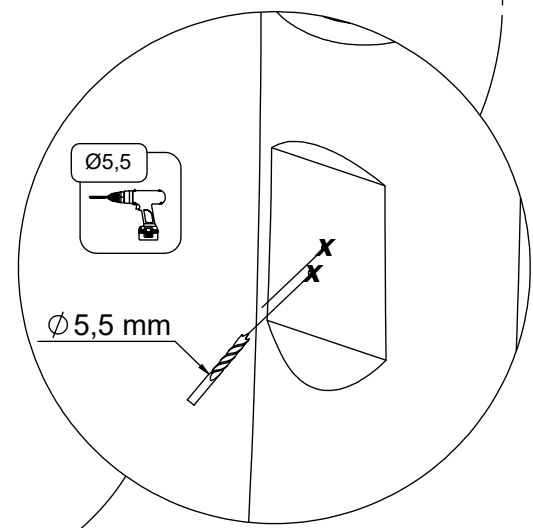

[cm]

vinci play

Ø 5.5 mm

Ø 8.5mm

0,5

7,5

[cm]

vinci play

1x 12e003

A=63

3x b405

67,5

6x 8x50sxi

[cm]

vinci play

2x 128168

4x 8x50sxi
1x 12e012

12e012

[cm]

vinci
play

Ø 3.5 mm

2x

4x 5x50 sxs

128249
128137