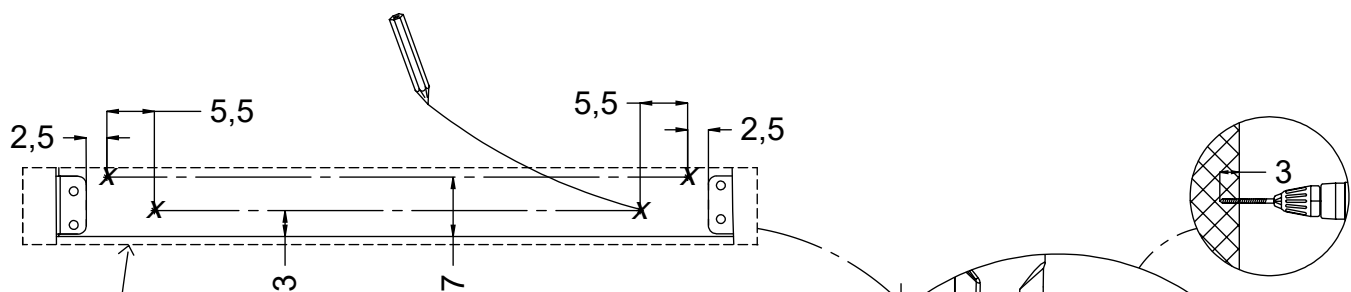

4x 5x50sxs

4x 5x50sxs

[cm]

vinci
play