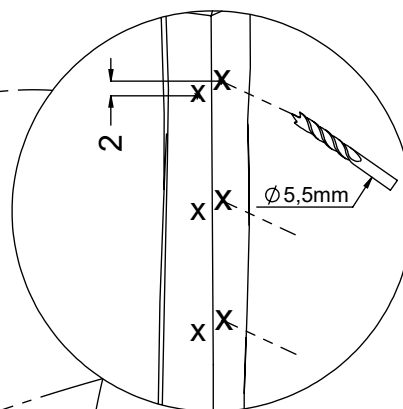

4x 8x50sxi
1x 12e012

12e012

[cm]

vinci
play

Ø 3.5 mm

2x

4x 5x50 sxs

128249
128137

[cm]

vinci
play

128250
128165

4x 5x50 sxs

3x 5x80 sxs

3x 5x80 sxs

[cm]

vinci
play

5x 5x80sxs

[cm]

vinci
play

48h

[cm]

vinci
play

1x 12e015

3x 12e052