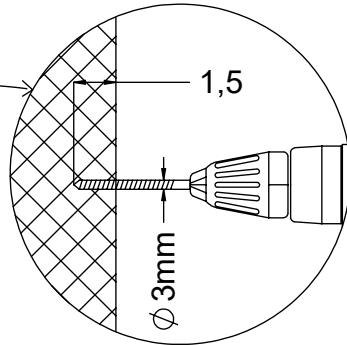

137

8x 8x50sxi

[cm]

vinci
play

12x 5x30sxs

Ø3.5
Ø 3.5mm

2,5

[cm]

127464

Ø 10mm

1x 12e074

[cm]

vinci play

1x 12e081

6x 8x50sxi

[cm]

vinci
play

2x 12e007

[cm]

vinci
play

48h

0,00

0,00

10