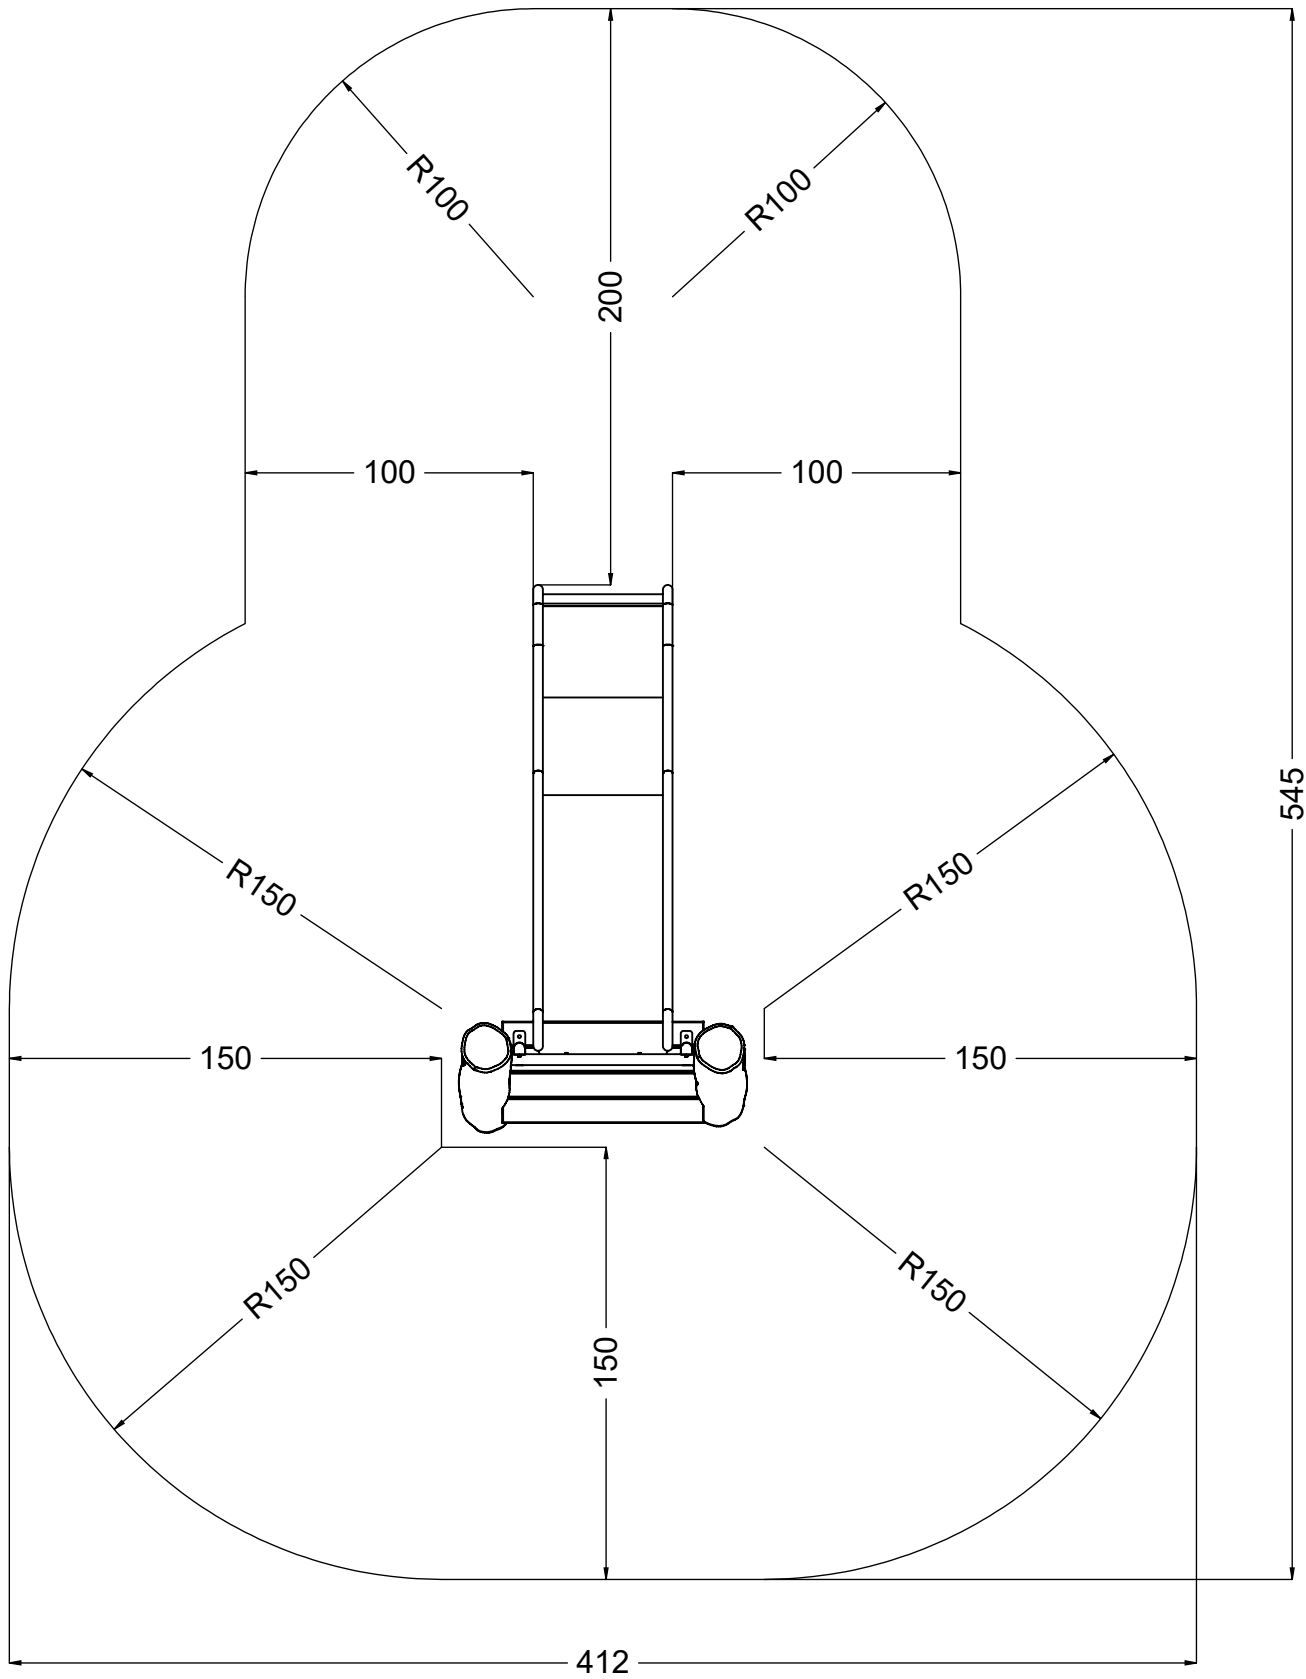

[cm]

vinci
play