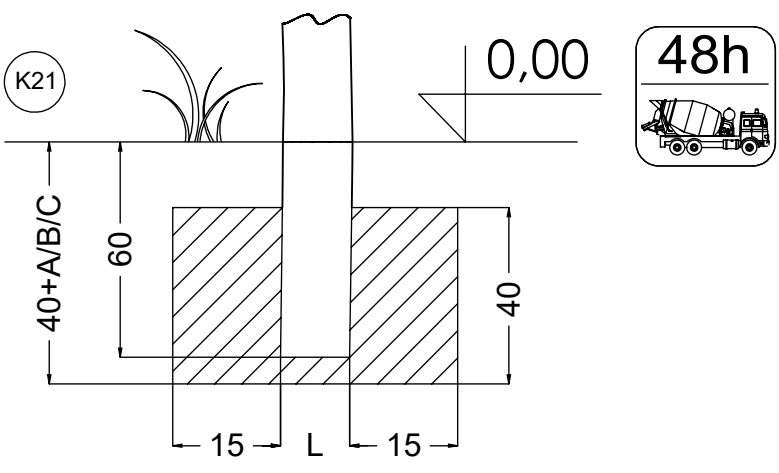

[cm]

x2
1h

48h
K21 x2 >0.06m³

vinci
play

142121
x2

996115
x1

127128
x2

4x	8x50sxi

2x	Z18
2x	12e076
1x	V001