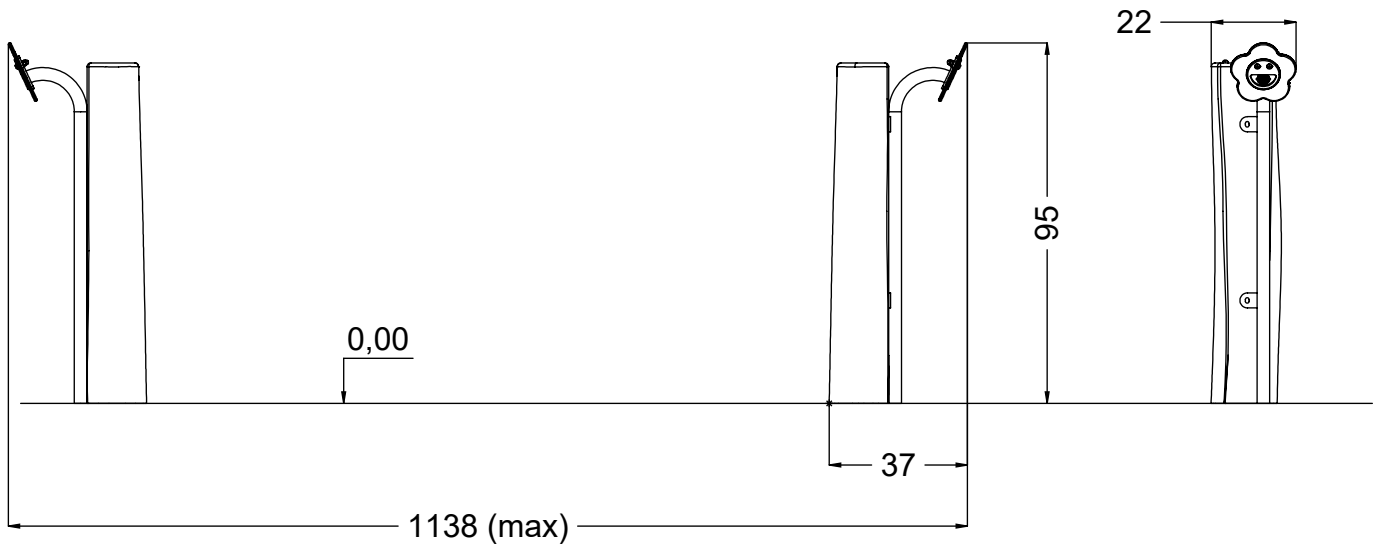

[cm]

vinci
play